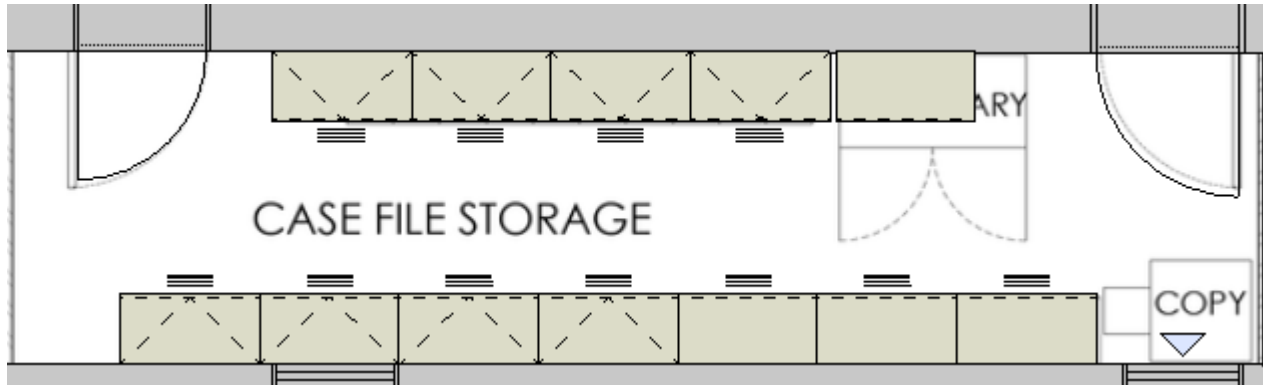

**Quantity:** (3) Desk sets

**Typical Meeting Room & Waiting Area :**

**Location:** Upper Floor

**Furniture Details:**

- Overall Dimensions: 96" w x 42" d x 29.5" h"
- (1) x Rectangular meeting table; radius corner; with (2) rectangular bases; power unit includes (2) outlets/ 2 USB charger/120" power cord
- (1) x 54" w x 18" d x 28" h meeting room credenza
- (8) x Executive Meeting chairs with fixed arms; vinyl upholstery seat and back; chrome base with soft casters
- (3) x guest chairs for waiting area

#### **Furniture Details:**

- Overall Dimensions: 66" w x 72"d x 58"h
- Full powered panel systems combine both glass and fabric skins; each workstation has two receptacles and data entry point
- 16"h glass panels; 30"w return solid skin panel
- Two set of pedestals per workstation
- (1) x 36"w x 24"h whiteboard per station
- (1)x ergo task chair features included: Mesh back with live lumbar support; 360° swivel arms; Back tension and seat pan adjustment; soft casters with plastic base

**Quantity:** (10) workstations

**Typical :** Kitchen  
**Location:** Upper Floor

- Furniture Details:
- (3) x 24”w x 24”d square table
  - (6) x café chairs

**Typical :** Filing Storage

**Location:** Upper Floor

**Furniture Details:**

- (12) x 36”w x 18”d x 64.5”h 5 drawer lateral file, lockable.
- (1)x 36”w x 18”d x 64.5”h Double door storage cabinet, lockable.

**Typical :** Case Filing Storage

**Location:** Upper Floor