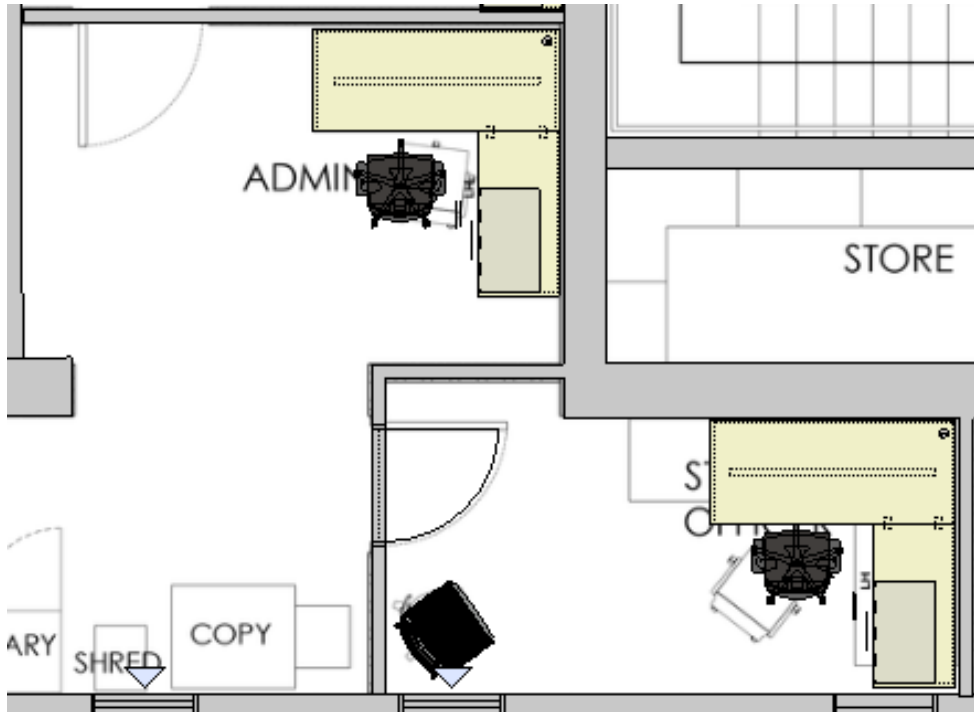

**Quantity:** (2) offices

**Typical Private Office 3:**  
**Location:** Reception

**Furniture Details:**

- Overall Dimensions: 72" w (front) x 84" d (return) x 42" h
- (1) x Fixed height desk shell with a reception stack-on counter 72" w x 30" d x 42" h
- (1) x Desk return 54" w x 24" d with combo storage cabinet
- (1) x Ergonomic task chair featuring:
  - Mesh back with live lumbar support
  - 360° swivel arms
  - Back tension and seat pan adjustment
  - Soft casters with plastic base

**Quantity:** (1) desk

**Typical Private Office 4:**

**Location:** Admin Desk and Staff Officer's office

**Furniture Details:**

- Overall Dimensions: 72" w (front) 78" d (return)
- (1) x Fixed height desk shell ( front) 72" w x 30" d
- (1) x Desk return 48 "w x 24" d with combo storage cabinet
- (1) x Ergonomic task chair featuring:
  - Mesh back with live lumbar support
  - 360° swivel arms
  - Back tension and seat pan adjustment
  - Casters with plastic base
- (1) x Guest chair

**Quantity:** (2) desk

**Typical Private Office 5:**  
**Location:** Legal Office

**Furniture Details:**

- Overall Dimensions: 72" w (front) 96" d (return)
- (1) x Fixed height desk shell ( front) 72"w x 30"d with (1) B/B/F pedestal
- (1) x Desk return 66 "w x 24"d with (1) 2-drawer lateral file
- (1) x Ergonomic task chair featuring:
  - Mesh back with live lumbar support
  - 360° swivel arms
  - Back tension and seat pan adjustment
  - Soft casters with plastic base