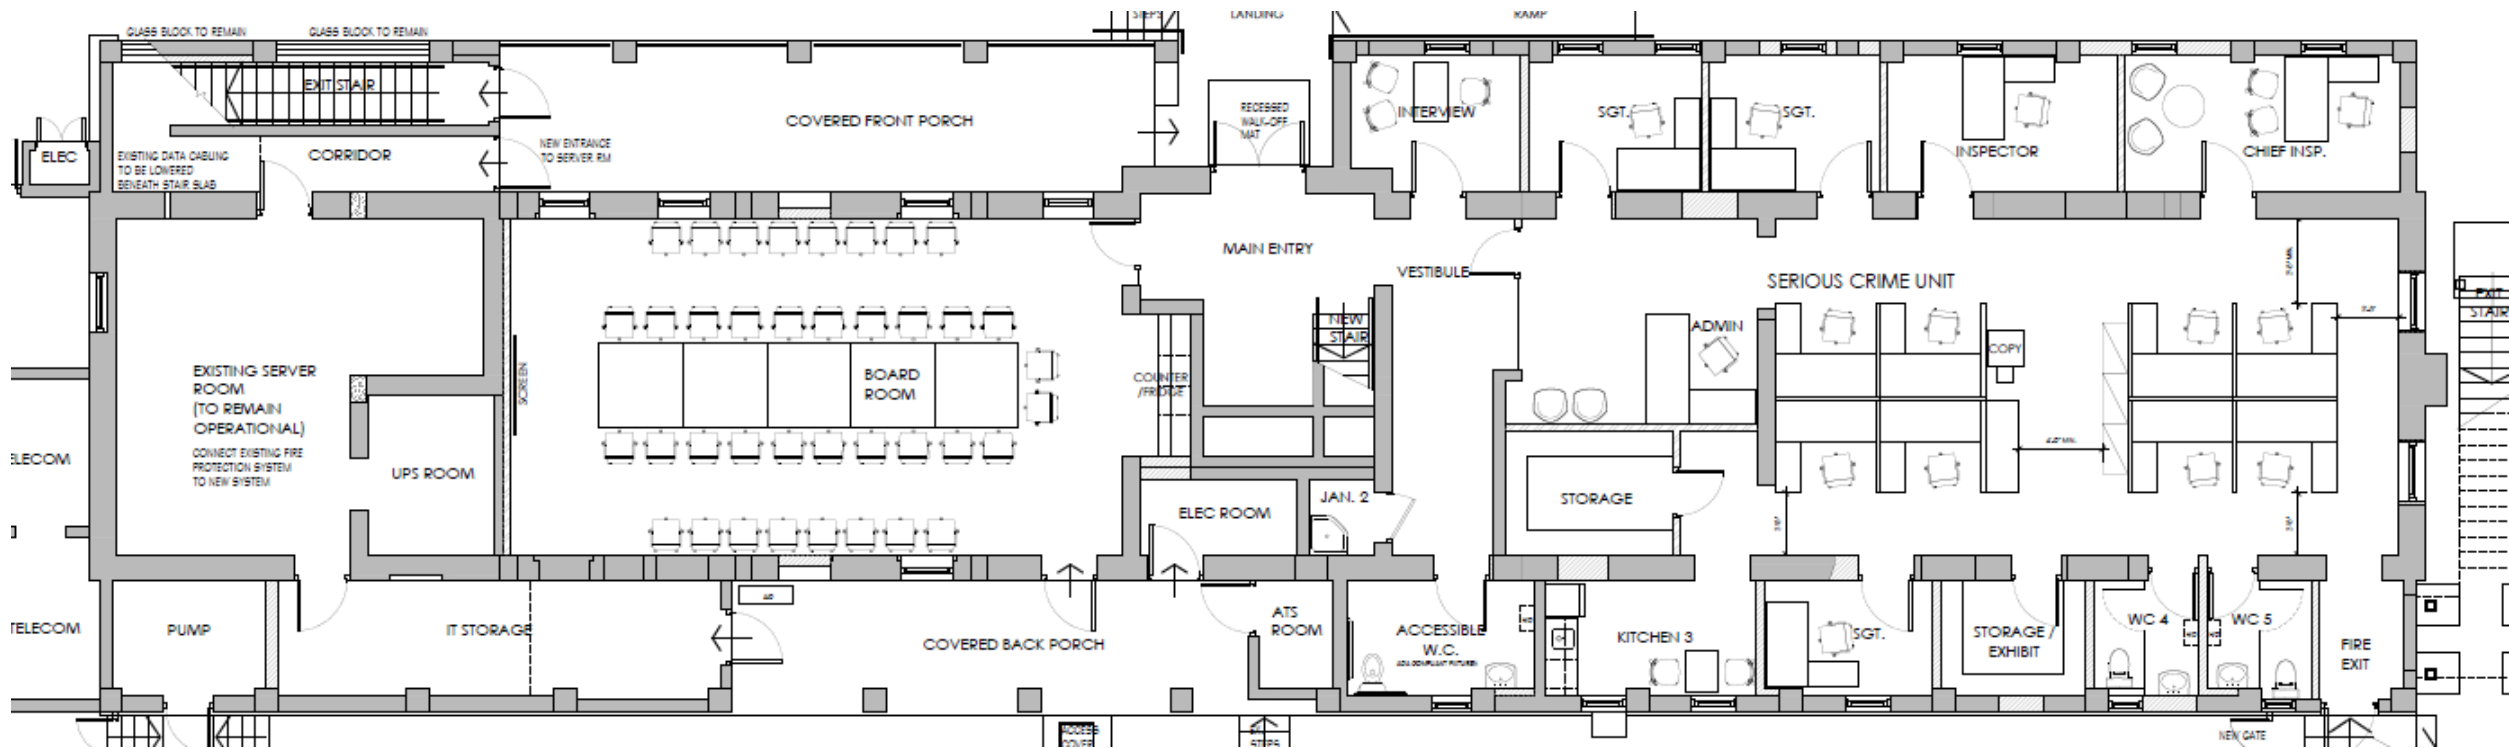

**Quantity:** (2) desk

**Typical Private Office 5:**  
**Location:** Legal Office

**Furniture Details:**

- Overall Dimensions: 72" w (front) 96" d (return)
- (1) x Fixed height desk shell ( front) 72"w x 30"d with (1) B/B/F pedestal
- (1) x Desk return 66 "w x 24"d with (1) 2-drawer lateral file
- (1) x Ergonomic task chair featuring:
  - Mesh back with live lumbar support
  - 360° swivel arms
  - Back tension and seat pan adjustment
  - Soft casters with plastic base

**Quantity:** (3) Desk sets

**Typical Meeting Room & Waiting Area :**

**Location:** Upper Floor

**Furniture Details:**

- Overall Dimensions: 96" w x 42" d x 29.5" h"
- (1) x Rectangular meeting table; radius corner; with (2) rectangular bases; power unit includes (2) outlets/ 2 USB charger/120" power cord
- (1) x 54" w x 18" d x 28" h meeting room credenza
- (8) x Executive Meeting chairs with fixed arms; vinyl upholstery seat and back; chrome base with soft casters
- (3) x guest chairs for waiting area

**Typical :** Store( Filing Room)

**Location:** Upper Floor

**Furniture Details:**

- (5) x 36”w x 18”d x 64.5”h 5-drawer lateral file; lockable.

# Ground Floor Furniture Plan

**Typical Meeting Room**

**Location:** Ground Floor

**Furniture Details:**

- Overall dimensions: 300”w x 60”d x 29.5”h
- (2) x 150”w x 60”d Center powered large boarding table with (8) rectangular bases; each power unit includes (6) outlets/ 4 USB charger/120” power cord
- (38) x Executive Meeting chairs with fixed arms; vinyl upholstery seat and back; chrome base with soft casters