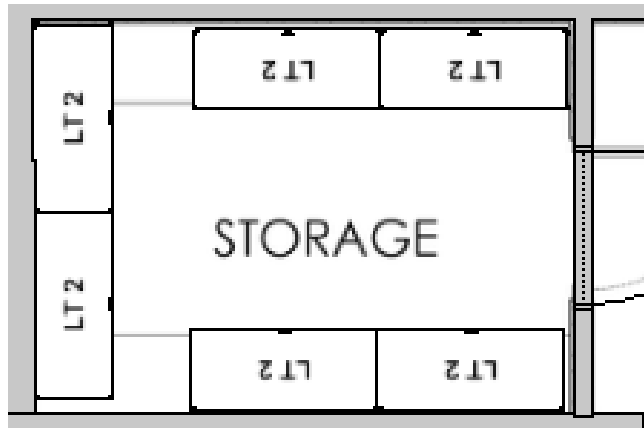

**Furniture Details:**

- (12) x 36”w x 18”d x 64.5”h 5 drawer lateral file, lockable.
- (1)x 36”w x 18”d x 64.5”h Double door storage cabinet, lockable.

**Typical :** Case Filing Storage

**Location:** Upper Floor

**Furniture Details:**

- (4) x 36" w x 18" d x 64.5" h 5-drawer lateral file, lockable.
- (1) x 36" w x 18" d x 64.5" h double door storage cabinet, lockable.
- (7) x 37.5" w x 22" d x 52.75" h UL 1 Hour Fireproof lateral file, lockable.

## Furniture Details:

- (2) x 24" w x 24" d square table with round base
- (4) x Cafe chairs

**Typical** : Filing Storage  
**Location**: Ground Floor

**Furniture Details:**

- (3) x 36”w x 18”d x 52”h 4- drawer lateral file
- (2)x 36”w x 18”d x 40”h Double door storage cabinet with laminate top

**Typical** : Storage Shelving

**Location**: Ground Floor

Furniture Details:

- (10) x heavy duty metal shelving unit 42”w x 18”d x 84”h