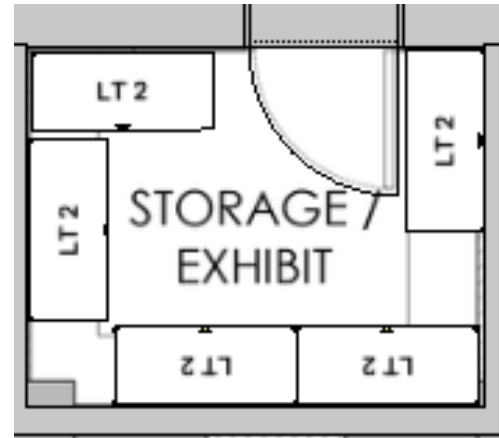

Typical : Storage Shelving

Location: Ground Floor