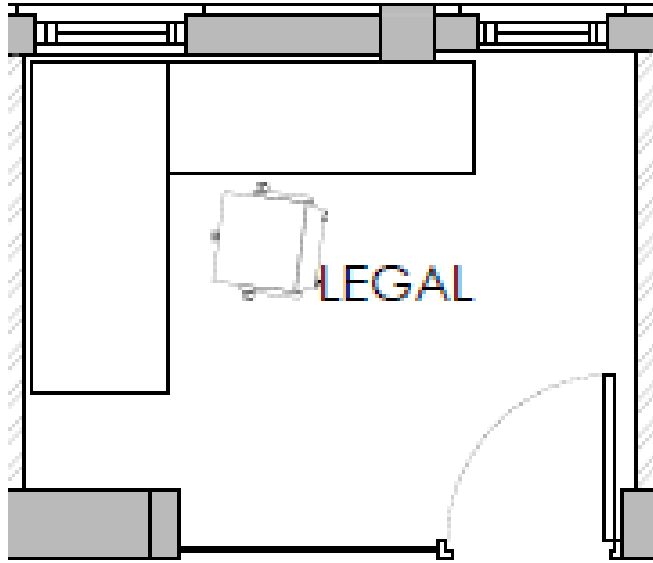

**Quantity:** (2) offices

**Typical Private Office 3:**  
**Location:** Reception

**Furniture Details:**

- Overall Dimensions: 72" w (front) x 84" d (return) x 42" h
- (1) x Fixed height desk shell with a reception stack-on counter 72" w x 30" d x 42" h
- (1) x Desk return 54" w x 24" d with combo storage cabinet
- (1) x Ergonomic task chair featuring:
  - Mesh back with live lumbar support
  - 360° swivel arms
  - Back tension and seat pan adjustment
  - Soft casters with plastic base

**Quantity:** (1) desk

**Typical Private Office 4:**

**Location:** Admin Desk and Staff Officer's office

**Furniture Details:**

- Overall Dimensions: 72" w (front) 78" d (return)
- (1) x Fixed height desk shell ( front) 72" w x 30" d
- (1) x Desk return 48 "w x 24" d with combo storage cabinet
- (1) x Ergonomic task chair featuring:
  - Mesh back with live lumbar support
  - 360° swivel arms
  - Back tension and seat pan adjustment
  - Casters with plastic base
- (1) x Guest chair

**Quantity:** (2) desk

**Typical Private Office 5:**  
**Location:** Legal Office

**Furniture Details:**

- Overall Dimensions: 72" w (front) 96" d (return)
- (1) x Fixed height desk shell ( front) 72"w x 30"d with (1) B/B/F pedestal
- (1) x Desk return 66 "w x 24"d with (1) 2-drawer lateral file
- (1) x Ergonomic task chair featuring:
  - Mesh back with live lumbar support
  - 360° swivel arms
  - Back tension and seat pan adjustment
  - Soft casters with plastic base

**Quantity:** (1) desk

**Typical Private Office 6:**

**Location:** Finance Manager & Media's Offices

**Furniture Details:**

- Overall Dimensions: 60” w (front) x 78” d (return)
- (1) x Fixed height executive desk shell ( front) 60”w x 30”d
- (1) x Desk return 48 ”w x 24”d with (1) combo storage
- (1) x Ergonomic task chair featuring:
  - Mesh back with live lumbar support
  - 360° swivel arms
  - Back tension and seat pan adjustment
  - Soft casters with plastic base
- (2) x guest Chairs