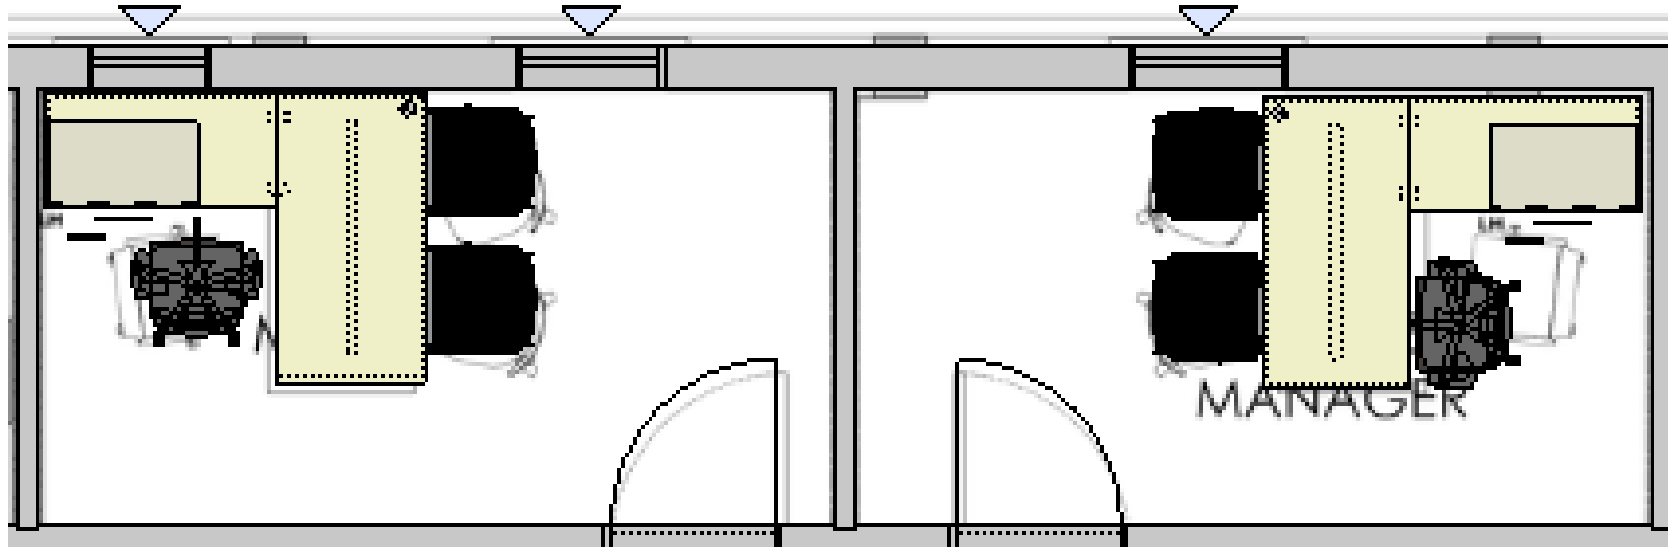

**Quantity:** (1) desk

**Typical Private Office 4:**

**Location:** Admin Desk and Staff Officer's office

**Furniture Details:**

- Overall Dimensions: 72" w (front) 78" d (return)
- (1) x Fixed height desk shell ( front) 72" w x 30" d
- (1) x Desk return 48 "w x 24" d with combo storage cabinet
- (1) x Ergonomic task chair featuring:
  - Mesh back with live lumbar support
  - 360° swivel arms
  - Back tension and seat pan adjustment
  - Casters with plastic base
- (1) x Guest chair

**Quantity:** (2) desk

**Typical Private Office 5:**  
**Location:** Legal Office

**Furniture Details:**

- Overall Dimensions: 72" w (front) 96" d (return)
- (1) x Fixed height desk shell ( front) 72"w x 30"d with (1) B/B/F pedestal
- (1) x Desk return 66 "w x 24"d with (1) 2-drawer lateral file
- (1) x Ergonomic task chair featuring:
  - Mesh back with live lumbar support
  - 360° swivel arms
  - Back tension and seat pan adjustment
  - Soft casters with plastic base

**Quantity:** (1) desk

**Typical Private Office 6:**

**Location:** Finance Manager & Media's Offices

**Furniture Details:**

- Overall Dimensions: 60” w (front) x 78” d (return)
- (1) x Fixed height executive desk shell ( front) 60”w x 30”d
- (1) x Desk return 48 ”w x 24”d with (1) combo storage
- (1) x Ergonomic task chair featuring:
  - Mesh back with live lumbar support
  - 360° swivel arms
  - Back tension and seat pan adjustment
  - Soft casters with plastic base
- (2) x guest Chairs

# Ground Floor Furniture Plan

**Typical Meeting Room**

**Location:** Ground Floor

**Furniture Details:**

- Overall dimensions: 300”w x 60”d x 29.5”h
- (2) x 150”w x 60”d Center powered large boarding table with (8) rectangular bases; each power unit includes (6) outlets/ 4 USB charger/120” power cord
- (38) x Executive Meeting chairs with fixed arms; vinyl upholstery seat and back; chrome base with soft casters