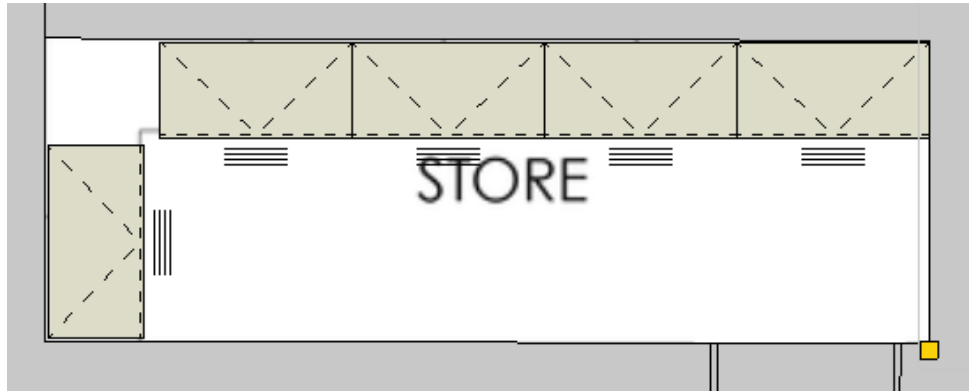

Typical : Store(Filing Room)

Location: Upper Floor

Furniture Details:

- •(5) x 36”w x 18”d x 64.5”h 5-drawer lateral file; lockable.