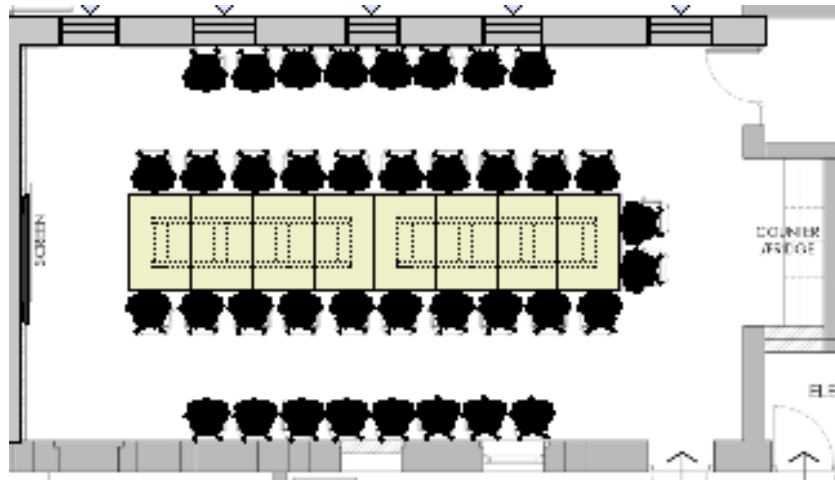

**Quantity:** (1) desk

**Typical Private Office 6:**

**Location:** Finance Manager & Media's Offices

**Furniture Details:**

- Overall Dimensions: 60” w (front) x 78” d (return)
- (1) x Fixed height executive desk shell ( front) 60”w x 30”d
- (1) x Desk return 48 ”w x 24”d with (1) combo storage
- (1) x Ergonomic task chair featuring:
  - Mesh back with live lumbar support
  - 360° swivel arms
  - Back tension and seat pan adjustment
  - Soft casters with plastic base
- (2) x guest Chairs

**Quantity:** (3) Desk sets

**Typical Meeting Room & Waiting Area :**

**Location:** Upper Floor

**Furniture Details:**

- Overall Dimensions: 96" w x 42" d x 29.5" h"
- (1) x Rectangular meeting table; radius corner; with (2) rectangular bases; power unit includes (2) outlets/ 2 USB charger/120" power cord
- (1) x 54" w x 18" d x 28" h meeting room credenza
- (8) x Executive Meeting chairs with fixed arms; vinyl upholstery seat and back; chrome base with soft casters
- (3) x guest chairs for waiting area

**Typical :** Store( Filing Room)

**Location:** Upper Floor

**Furniture Details:**

- (5) x 36”w x 18”d x 64.5”h 5-drawer lateral file; lockable.

# Ground Floor Furniture Plan

**Typical Meeting Room**

**Location:** Ground Floor

**Furniture Details:**

- Overall dimensions: 300”w x 60”d x 29.5”h
- (2) x 150”w x 60”d Center powered large boarding table with (8) rectangular bases; each power unit includes (6) outlets/ 4 USB charger/120” power cord
- (38) x Executive Meeting chairs with fixed arms; vinyl upholstery seat and back; chrome base with soft casters