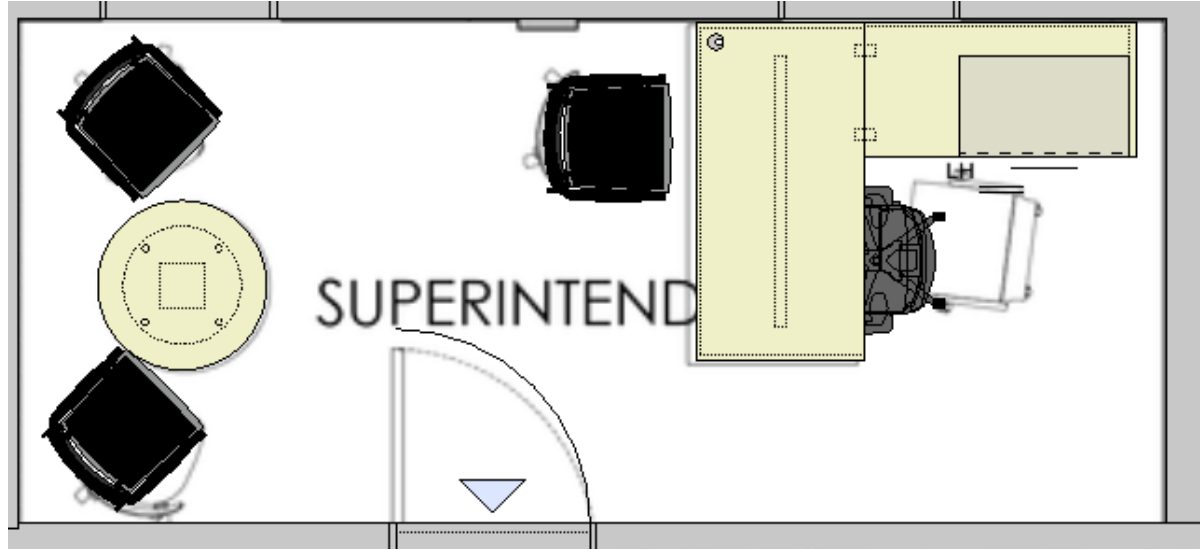

**Quantity:** (2) desk

**Typical Private Office 5:**  
**Location:** Legal Office

**Furniture Details:**

- Overall Dimensions: 72" w (front) 96" d (return)
- (1) x Fixed height desk shell ( front) 72"w x 30"d with (1) B/B/F pedestal
- (1) x Desk return 66 "w x 24"d with (1) 2-drawer lateral file
- (1) x Ergonomic task chair featuring:
  - Mesh back with live lumbar support
  - 360° swivel arms
  - Back tension and seat pan adjustment
  - Soft casters with plastic base

**Quantity:** (1) desk

**Typical Private Office 6:**

**Location:** Finance Manager & Media's Offices

**Furniture Details:**

- Overall Dimensions: 60” w (front) x 78” d (return)
- (1) x Fixed height executive desk shell ( front) 60”w x 30”d
- (1) x Desk return 48 ”w x 24”d with (1) combo storage
- (1) x Ergonomic task chair featuring:
  - Mesh back with live lumbar support
  - 360° swivel arms
  - Back tension and seat pan adjustment
  - Soft casters with plastic base
- (2) x guest Chairs

#### **Furniture Details:**

- Overall Dimensions: 60" w (front) x 78" d (return)
- (1) x Fixed height executive desk shell ( front) 60" w x 30" d
- (1) x Desk return 48 "w x 24" d with (1) combo storage
- (1) x 30 dia. round meeting table with (3) meeting chairs
- (1) x Ergonomic task chair featuring:
  - Headrest
  - Mesh back with live lumbar support
  - 360° swivel arms
  - Back tension and seat pan adjustment
  - Soft casters with chrome base

# Ground Floor Furniture Plan

**Typical Meeting Room**

**Location:** Ground Floor

**Furniture Details:**

- Overall dimensions: 300”w x 60”d x 29.5”h
- (2) x 150”w x 60”d Center powered large boarding table with (8) rectangular bases; each power unit includes (6) outlets/ 4 USB charger/120” power cord
- (38) x Executive Meeting chairs with fixed arms; vinyl upholstery seat and back; chrome base with soft casters