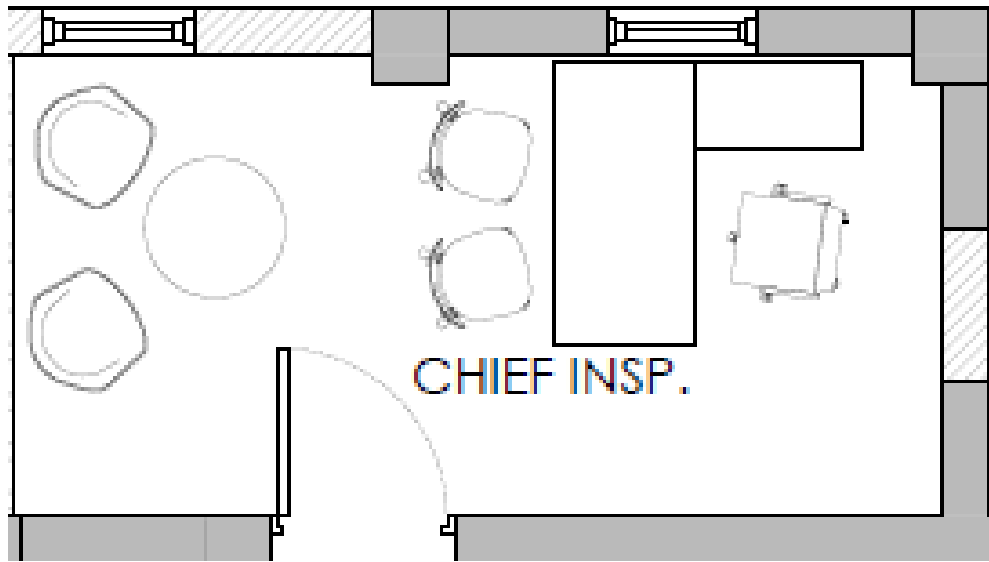

Typical Privat Office G3- Chief Insp's office

Location: Ground Floor