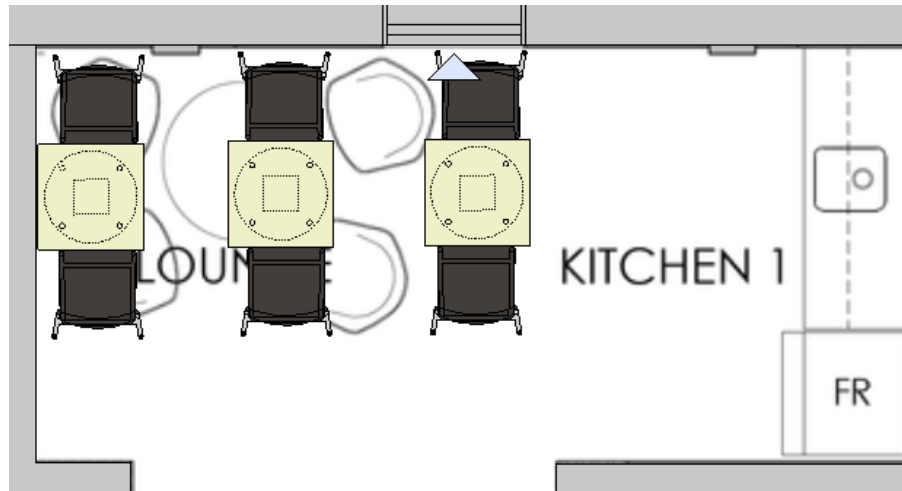

Typical : Kitchen
Location: Upper Floor

1. Furniture Details:
2. •(3) x 24”w x 24”d square table
   - •(6) x café chairs