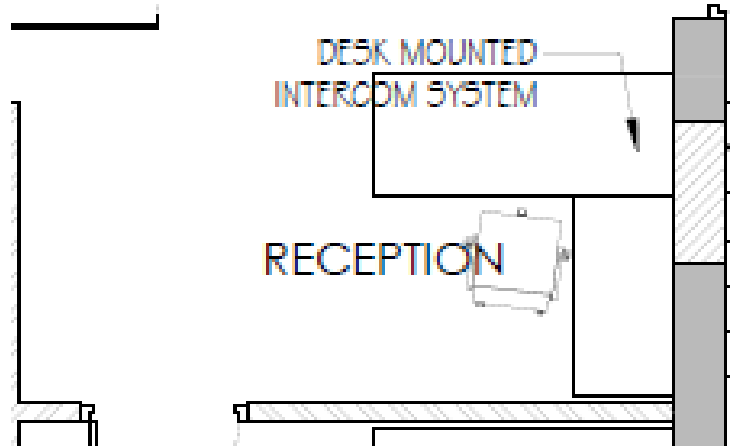

Furniture Package Includes:

- **(1)** Fixed-height executive desk shell (front) – **84"W × 30"D**
- **(1)** Sit-stand desk (middle) – **54"W × 24"D**
- **(1)** Fixed-height desk shell with stackable combo storage (back)
- **(1)** Wardrobe tower with cupboard
- **(1)** 2-drawer lateral file
- **(1)** 36" diameter round meeting table
- **(6)** guest chairs vinyl upholstered seat and back, casters
- **(1)** Ergonomic task chair featuring:
  - Headrest
  - Mesh back with live lumbar support
  - 360° swivel arms
  - Back tension and seat pan adjustment
  - Hard casters with chrome base

**Quantity:** (2) offices

**Typical Private Office 2:**

**Location:** Asst. Commissioner's Offices

**Furniture Details:**

- Overall Dimensions: 80" w (front) x 84" d (return)
- (1) x Sit-stand desk (front) 54" w x 30" d with modesty panel and side panel
- (1) x fixed height desk shell (return) with 45" h stackable overhead hutch/tackboard 84" w x 24" d; and combo storage
- (1) x 30" dia Round meeting table
- (2) x guest chairs vinyl upholstered seat and back, casters
- (1) x Ergonomic task chair featuring:
  - Headrest
  - Mesh back with live lumbar support
  - 360° swivel arms
  - Back tension and seat pan adjustment
  - Soft casters with chrome base

**Quantity:** (2) offices

**Typical Private Office 3:**  
**Location:** Reception

**Furniture Details:**

- Overall Dimensions: 72" w (front) x 84" d (return) x 42" h
- (1) x Fixed height desk shell with a reception stack-on counter 72" w x 30" d x 42" h
- (1) x Desk return 54" w x 24" d with combo storage cabinet
- (1) x Ergonomic task chair featuring:
  - Mesh back with live lumbar support
  - 360° swivel arms
  - Back tension and seat pan adjustment
  - Soft casters with plastic base