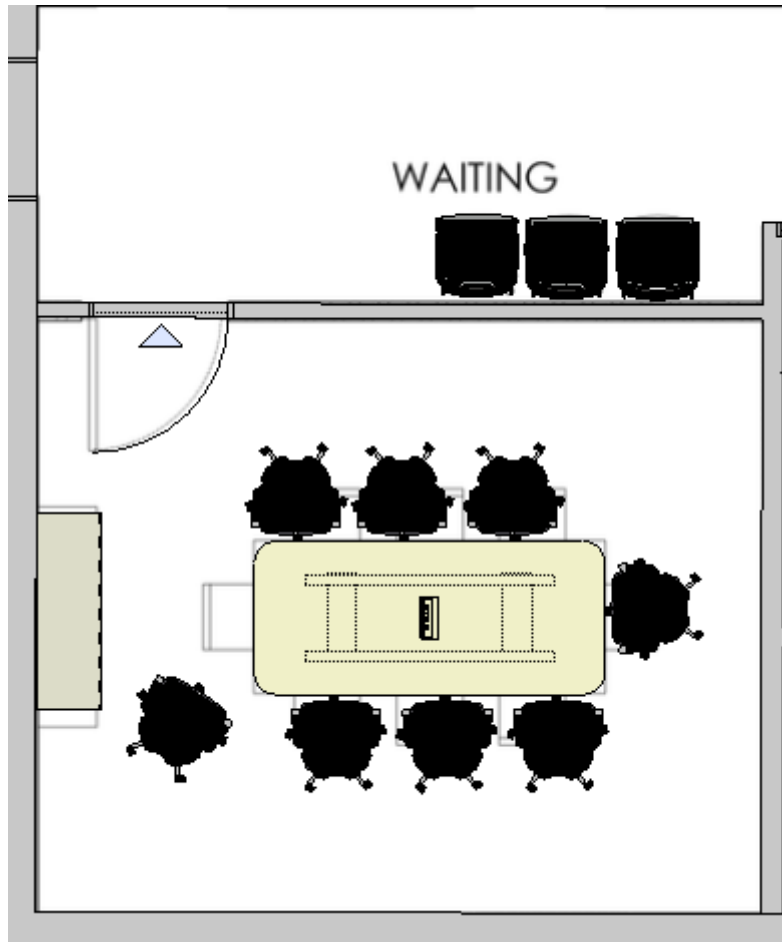

#### **Furniture Details:**

- Overall Dimensions: 60" w (front) x 78" d (return)
- (1) x Fixed height executive desk shell ( front) 60" w x 30" d
- (1) x Desk return 48 "w x 24" d with (1) combo storage
- (1) x 30 dia. round meeting table with (3) meeting chairs
- (1) x Ergonomic task chair featuring:
  - Headrest
  - Mesh back with live lumbar support
  - 360° swivel arms
  - Back tension and seat pan adjustment
  - Soft casters with chrome base

**Quantity:** (1) Office

**Typical Private Office 8:**

**Location:** Chief Inspector and Media 's office

**Furniture Details:**

- Overall Dimensions: 72” w (front) x 78” d(return)
- (1) x Fixed height executive desk shell ( front) 72”w x 30”d
- (1) x Desk return 48 ”w x 24”d with (1) combo storage
- (1) x Ergonomic task chair featuring: Mesh back with live lumbar support; 360° swivel arms; Back tension and seat pan adjustment  
soft casters with plastic base

**Quantity:** (3) Desk sets

**Typical Meeting Room & Waiting Area :**

**Location:** Upper Floor

**Furniture Details:**

- Overall Dimensions: 96" w x 42" d x 29.5" h"
- (1) x Rectangular meeting table; radius corner; with (2) rectangular bases; power unit includes (2) outlets/ 2 USB charger/120" power cord
- (1) x 54" w x 18" d x 28" h meeting room credenza
- (8) x Executive Meeting chairs with fixed arms; vinyl upholstery seat and back; chrome base with soft casters
- (3) x guest chairs for waiting area

# Ground Floor Furniture Plan

**Typical Meeting Room**

**Location:** Ground Floor

**Furniture Details:**

- Overall dimensions: 300”w x 60”d x 29.5”h
- (2) x 150”w x 60”d Center powered large boarding table with (8) rectangular bases; each power unit includes (6) outlets/ 4 USB charger/120” power cord
- (38) x Executive Meeting chairs with fixed arms; vinyl upholstery seat and back; chrome base with soft casters