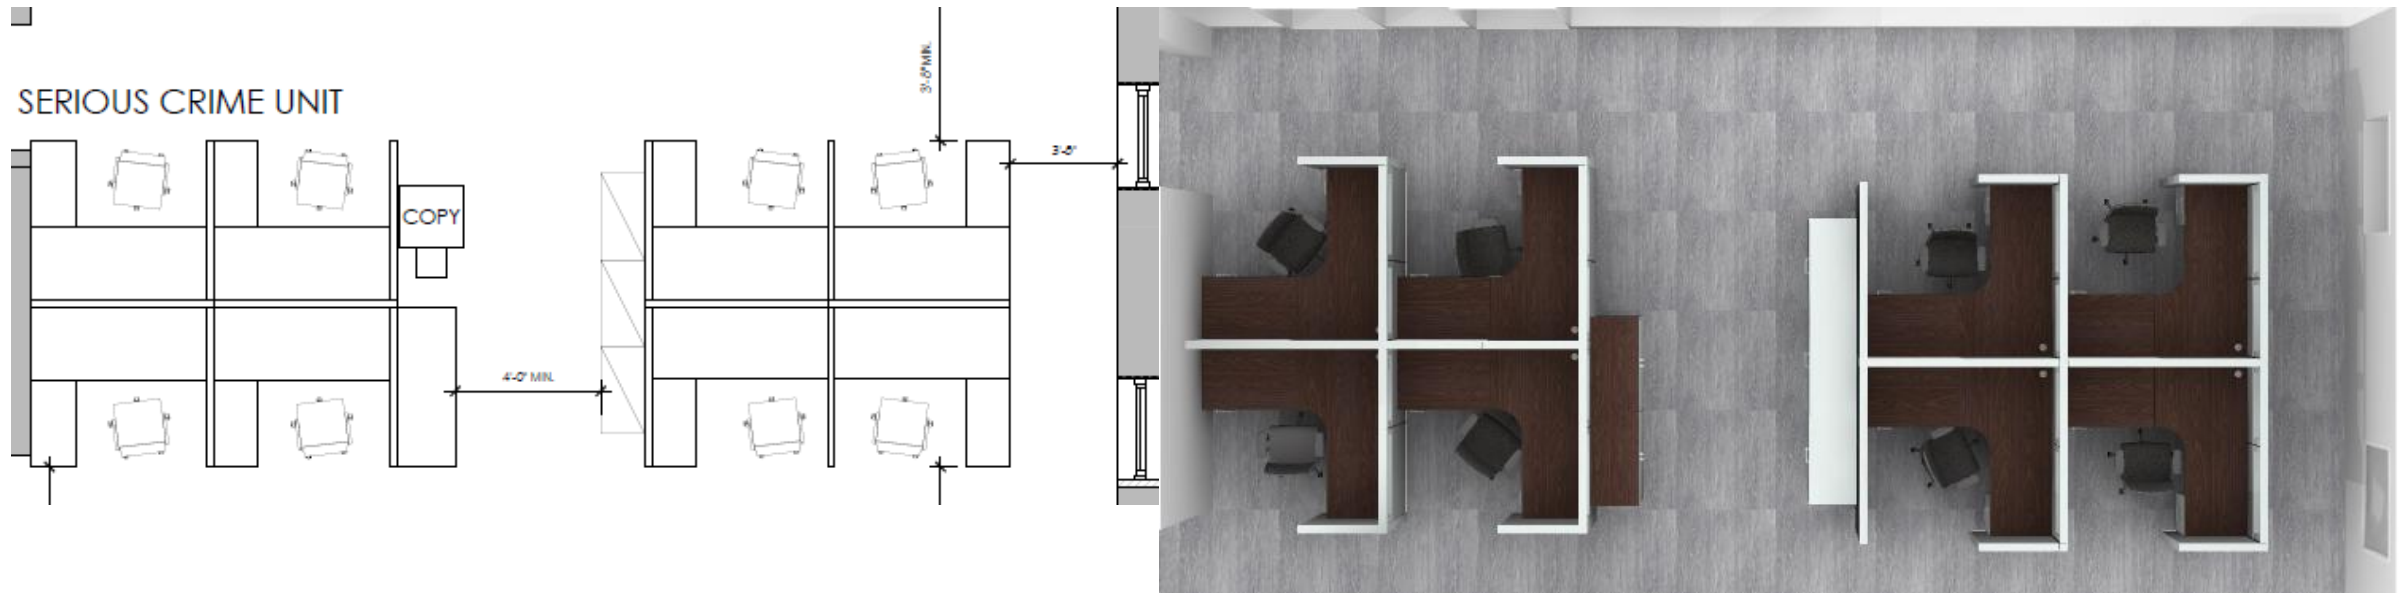

Typical Open Area Workstation 2 – Serious Crime Unit

Location: Ground Floor