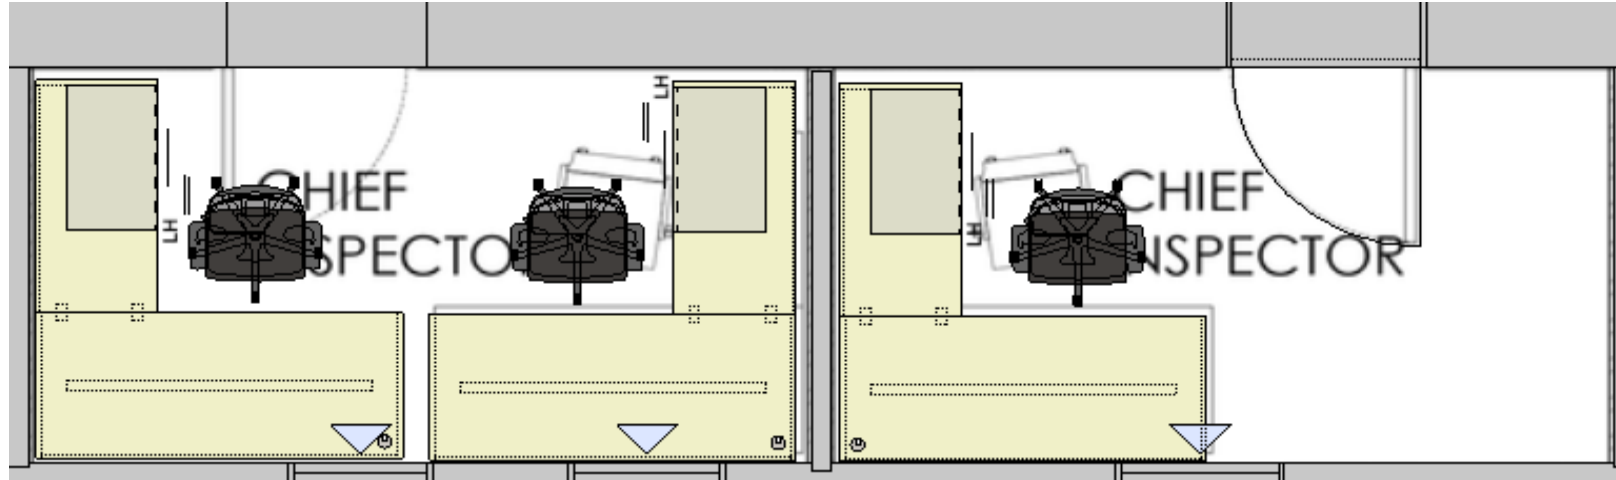

**Quantity:** (2) desk

**Typical Private Office 5:**  
**Location:** Legal Office

**Furniture Details:**

- Overall Dimensions: 72" w (front) 96" d (return)
- (1) x Fixed height desk shell ( front) 72"w x 30"d with (1) B/B/F pedestal
- (1) x Desk return 66 "w x 24"d with (1) 2-drawer lateral file
- (1) x Ergonomic task chair featuring:
  - Mesh back with live lumbar support
  - 360° swivel arms
  - Back tension and seat pan adjustment
  - Soft casters with plastic base

#### **Furniture Details:**

- Overall Dimensions: 60" w (front) x 78" d (return)
- (1) x Fixed height executive desk shell ( front) 60" w x 30" d
- (1) x Desk return 48 "w x 24" d with (1) combo storage
- (1) x 30 dia. round meeting table with (3) meeting chairs
- (1) x Ergonomic task chair featuring:
  - Headrest
  - Mesh back with live lumbar support
  - 360° swivel arms
  - Back tension and seat pan adjustment
  - Soft casters with chrome base

**Quantity:** (1) Office

**Typical Private Office 8:**

**Location:** Chief Inspector and Media 's office

**Furniture Details:**

- Overall Dimensions: 72” w (front) x 78” d(return)
- (1) x Fixed height executive desk shell ( front) 72”w x 30”d
- (1) x Desk return 48 ”w x 24”d with (1) combo storage
- (1) x Ergonomic task chair featuring: Mesh back with live lumbar support; 360° swivel arms; Back tension and seat pan adjustment  
soft casters with plastic base

**Quantity:** (3) Desk sets

**Typical Meeting Room & Waiting Area :**

**Location:** Upper Floor

**Furniture Details:**

- Overall Dimensions: 96" w x 42" d x 29.5" h"
- (1) x Rectangular meeting table; radius corner; with (2) rectangular bases; power unit includes (2) outlets/ 2 USB charger/120" power cord
- (1) x 54" w x 18" d x 28" h meeting room credenza
- (8) x Executive Meeting chairs with fixed arms; vinyl upholstery seat and back; chrome base with soft casters
- (3) x guest chairs for waiting area