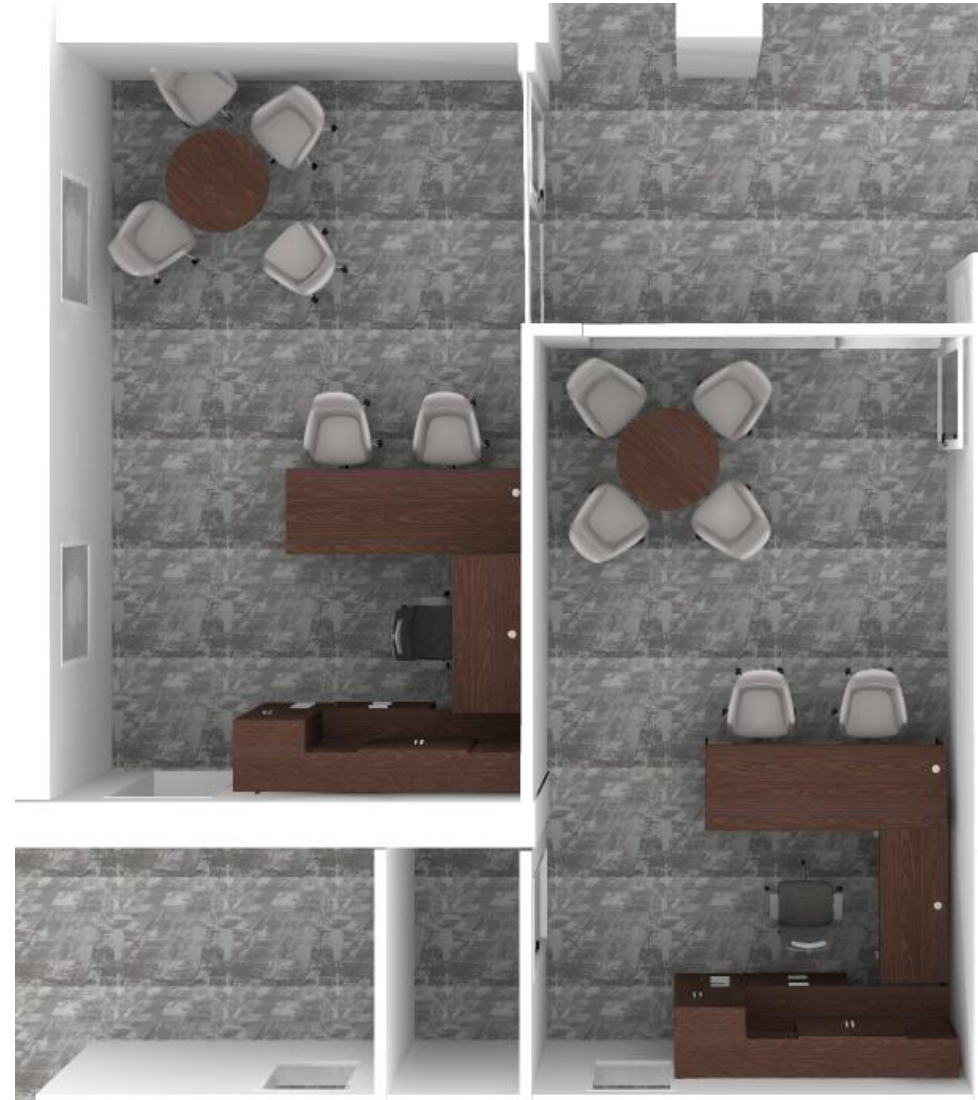

Typical Private Office 1:

Location: Commissioner's and Deputy Commissioner's Offices