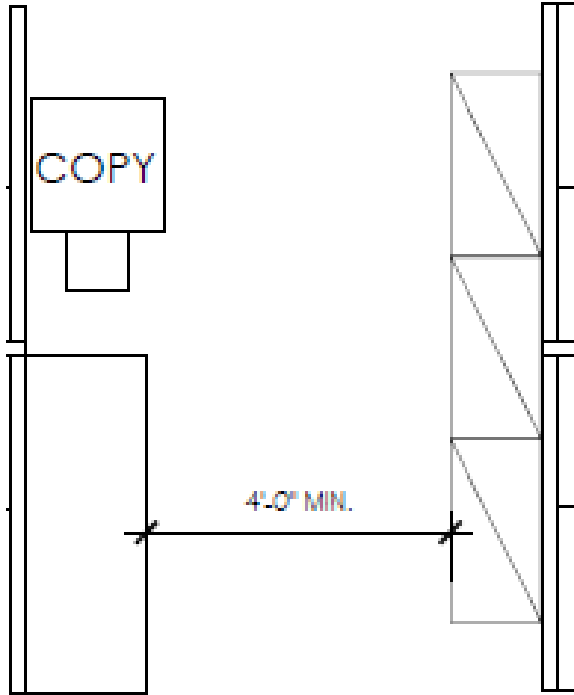

Typical : Filing Storage
Location: Ground Floor