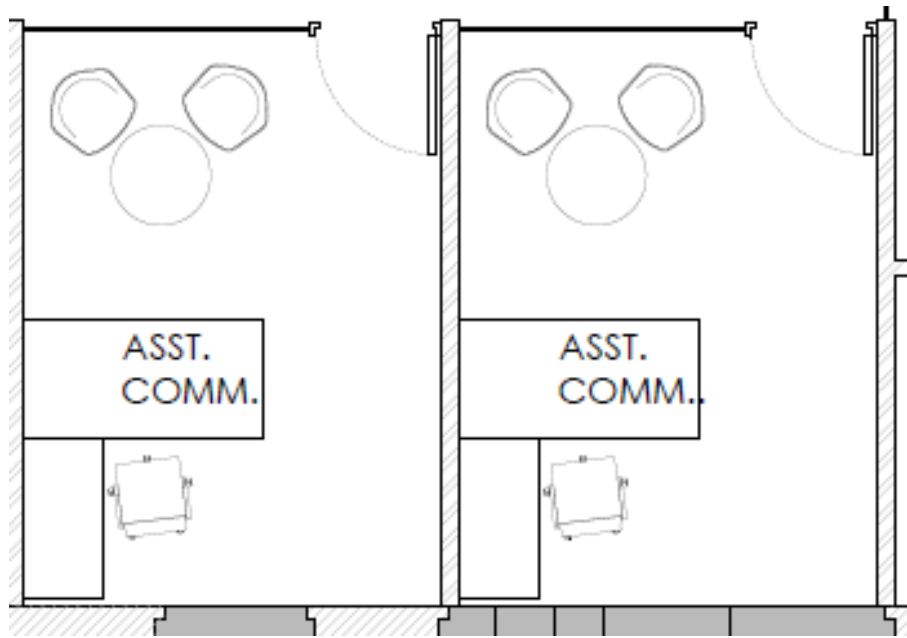

# Upper Floor Furniture Plan

**Typical Private Office 1:**

**Location:** Commissioner's and Deputy Commissioner's Offices

**Furniture Details:**

Overall Dimensions:

84"W (front) × 108"D × 96"W (back) × 74"H

Furniture Package Includes:

- **(1)** Fixed-height executive desk shell (front) – **84"W × 30"D**
- **(1)** Sit-stand desk (middle) – **54"W × 24"D**
- **(1)** Fixed-height desk shell with stackable combo storage (back)
- **(1)** Wardrobe tower with cupboard
- **(1)** 2-drawer lateral file
- **(1)** 36" diameter round meeting table
- **(6)** guest chairs vinyl upholstered seat and back, casters
- **(1)** Ergonomic task chair featuring:
  - Headrest
  - Mesh back with live lumbar support
  - 360° swivel arms
  - Back tension and seat pan adjustment
  - Hard casters with chrome base

**Quantity:** (2) offices

**Typical Private Office 2:**

**Location:** Asst. Commissioner's Offices

**Furniture Details:**

- Overall Dimensions: 80" w (front) x 84" d (return)
- (1) x Sit-stand desk (front) 54" w x 30" d with modesty panel and side panel
- (1) x fixed height desk shell (return) with 45" h stackable overhead hutch/tackboard 84" w x 24" d; and combo storage
- (1) x 30" dia Round meeting table
- (2) x guest chairs vinyl upholstered seat and back, casters
- (1) x Ergonomic task chair featuring:
  - Headrest
  - Mesh back with live lumbar support
  - 360° swivel arms
  - Back tension and seat pan adjustment
  - Soft casters with chrome base

# Ground Floor Furniture Plan

**Typical Meeting Room**

**Location:** Ground Floor

**Furniture Details:**

- Overall dimensions: 300”w x 60”d x 29.5”h
- (2) x 150”w x 60”d Center powered large boarding table with (8) rectangular bases; each power unit includes (6) outlets/ 4 USB charger/120” power cord
- (38) x Executive Meeting chairs with fixed arms; vinyl upholstery seat and back; chrome base with soft casters