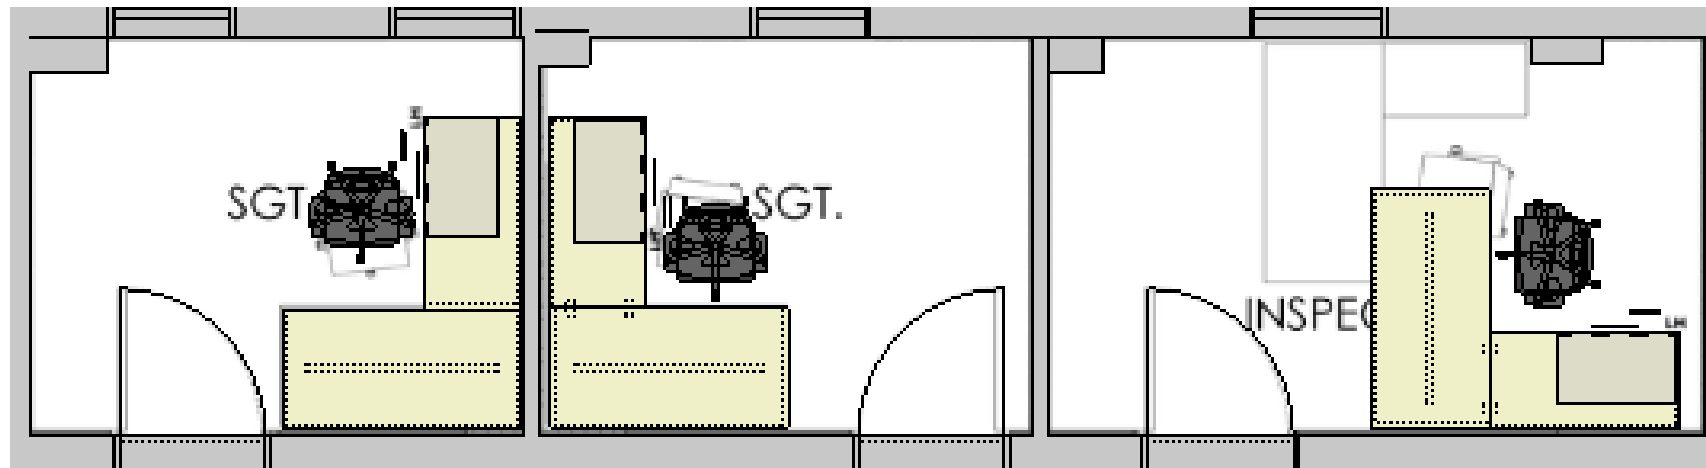

**Quantity:** (2) desk

**Typical Private Office 5:**  
**Location:** Legal Office

**Furniture Details:**

- Overall Dimensions: 72" w (front) 96" d (return)
- (1) x Fixed height desk shell ( front) 72"w x 30"d with (1) B/B/F pedestal
- (1) x Desk return 66 "w x 24"d with (1) 2-drawer lateral file
- (1) x Ergonomic task chair featuring:
  - Mesh back with live lumbar support
  - 360° swivel arms
  - Back tension and seat pan adjustment
  - Soft casters with plastic base

# Ground Floor Furniture Plan

**Typical Meeting Room**

**Location:** Ground Floor

**Furniture Details:**

- Overall dimensions: 300”w x 60”d x 29.5”h
- (2) x 150”w x 60”d Center powered large boarding table with (8) rectangular bases; each power unit includes (6) outlets/ 4 USB charger/120” power cord
- (38) x Executive Meeting chairs with fixed arms; vinyl upholstery seat and back; chrome base with soft casters

#### Furniture Details:

- (1) x 48”w x 24”d desk shell
- (3) x guest chairs

**Typical Privat Office G2- SGT's offices & Inspector's office**

**Location:** Ground Floor