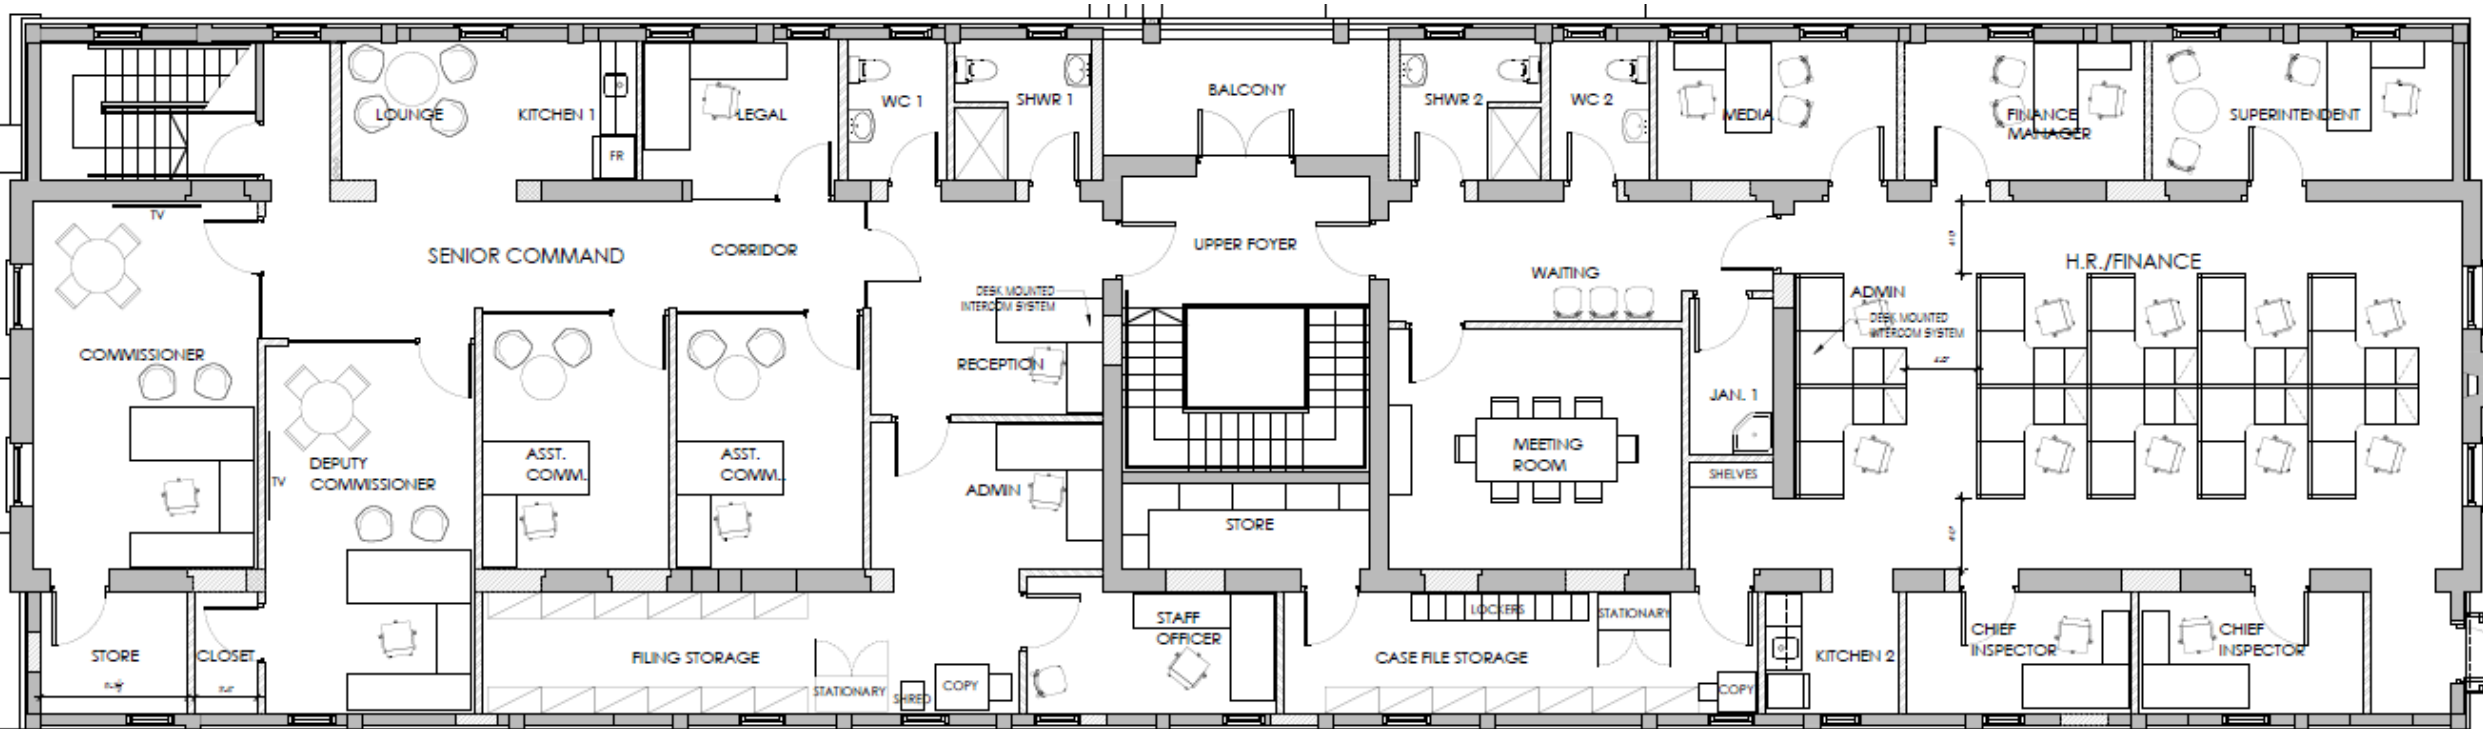

# Upper Floor Furniture Plan

**Typical Private Office 1:**

**Location:** Commissioner's and Deputy Commissioner's Offices

**Furniture Details:**

Overall Dimensions:

84"W (front) × 108"D × 96"W (back) × 74"H

Furniture Package Includes:

- **(1)** Fixed-height executive desk shell (front) – **84"W × 30"D**
- **(1)** Sit-stand desk (middle) – **54"W × 24"D**
- **(1)** Fixed-height desk shell with stackable combo storage (back)
- **(1)** Wardrobe tower with cupboard
- **(1)** 2-drawer lateral file
- **(1)** 36" diameter round meeting table
- **(6)** guest chairs vinyl upholstered seat and back, casters
- **(1)** Ergonomic task chair featuring:
  - Headrest
  - Mesh back with live lumbar support
  - 360° swivel arms
  - Back tension and seat pan adjustment
  - Hard casters with chrome base

**Quantity:** (2) desk

**Typical Private Office 5:**  
**Location:** Legal Office

**Furniture Details:**

- Overall Dimensions: 72" w (front) 96" d (return)
- (1) x Fixed height desk shell ( front) 72"w x 30"d with (1) B/B/F pedestal
- (1) x Desk return 66 "w x 24"d with (1) 2-drawer lateral file
- (1) x Ergonomic task chair featuring:
  - Mesh back with live lumbar support
  - 360° swivel arms
  - Back tension and seat pan adjustment
  - Soft casters with plastic base

# Ground Floor Furniture Plan

**Typical Meeting Room**

**Location:** Ground Floor

**Furniture Details:**

- Overall dimensions: 300”w x 60”d x 29.5”h
- (2) x 150”w x 60”d Center powered large boarding table with (8) rectangular bases; each power unit includes (6) outlets/ 4 USB charger/120” power cord
- (38) x Executive Meeting chairs with fixed arms; vinyl upholstery seat and back; chrome base with soft casters