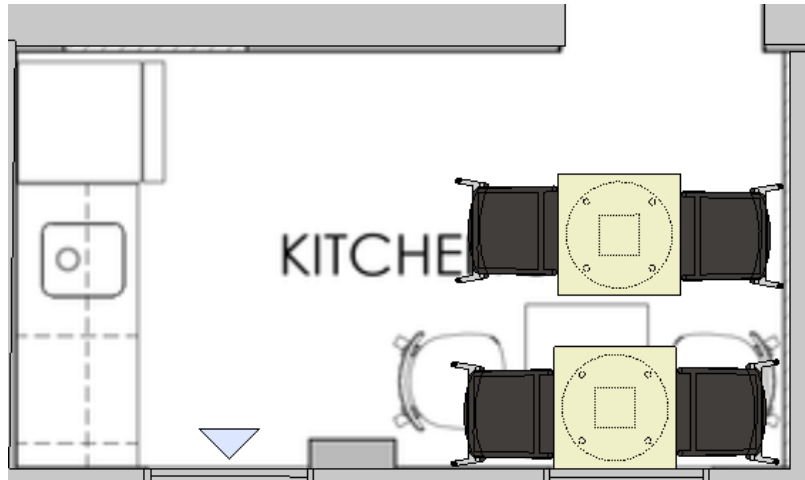

Typical Kitchen

Location: Ground Floor

Furniture Details:

- (2) x 24" w x 24" d square table with round base
- (4) x Cafe chairs