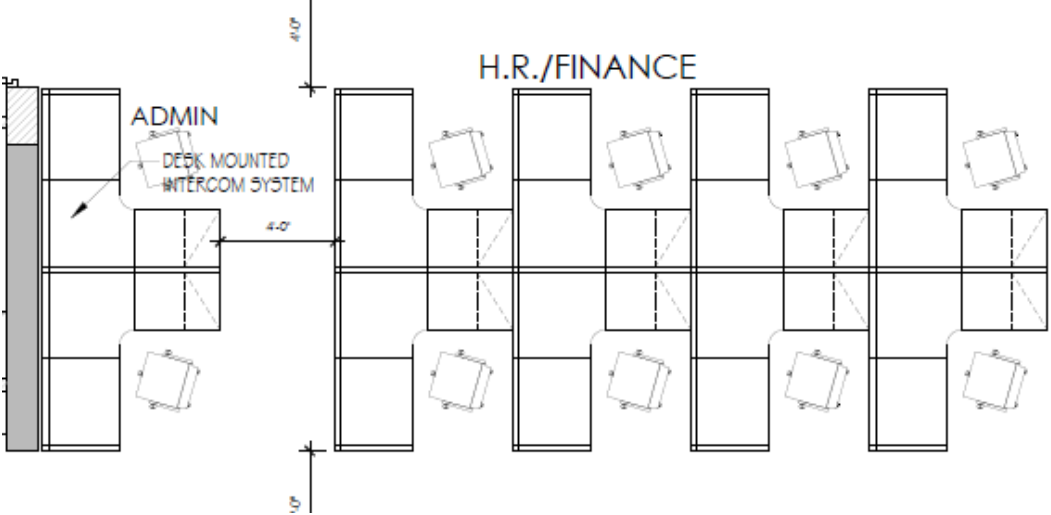

**Quantity:** (2) desk

**Typical Private Office 5:**  
**Location:** Legal Office

**Furniture Details:**

- Overall Dimensions: 72" w (front) 96" d (return)
- (1) x Fixed height desk shell ( front) 72"w x 30"d with (1) B/B/F pedestal
- (1) x Desk return 66 "w x 24"d with (1) 2-drawer lateral file
- (1) x Ergonomic task chair featuring:
  - Mesh back with live lumbar support
  - 360° swivel arms
  - Back tension and seat pan adjustment
  - Soft casters with plastic base

#### **Furniture Details:**

- Overall Dimensions: 60" w (front) x 78" d (return)
- (1) x Fixed height executive desk shell ( front) 60" w x 30" d
- (1) x Desk return 48 "w x 24" d with (1) combo storage
- (1) x 30 dia. round meeting table with (3) meeting chairs
- (1) x Ergonomic task chair featuring:
  - Headrest
  - Mesh back with live lumbar support
  - 360° swivel arms
  - Back tension and seat pan adjustment
  - Soft casters with chrome base

**Quantity:** (3) Desk sets

**Typical Meeting Room & Waiting Area :**

**Location:** Upper Floor

**Furniture Details:**

- Overall Dimensions: 96" w x 42" d x 29.5" h"
- (1) x Rectangular meeting table; radius corner; with (2) rectangular bases; power unit includes (2) outlets/ 2 USB charger/120" power cord
- (1) x 54" w x 18" d x 28" h meeting room credenza
- (8) x Executive Meeting chairs with fixed arms; vinyl upholstery seat and back; chrome base with soft casters
- (3) x guest chairs for waiting area

#### **Furniture Details:**

- Overall Dimensions: 66" w x 72"d x 58"h
- Full powered panel systems combine both glass and fabric skins; each workstation has two receptacles and data entry point
- 16"h glass panels; 30"w return solid skin panel
- Two set of pedestals per workstation
- (1) x 36"w x 24"h whiteboard per station
- (1)x ergo task chair features included: Mesh back with live lumbar support; 360° swivel arms; Back tension and seat pan adjustment; soft casters with plastic base