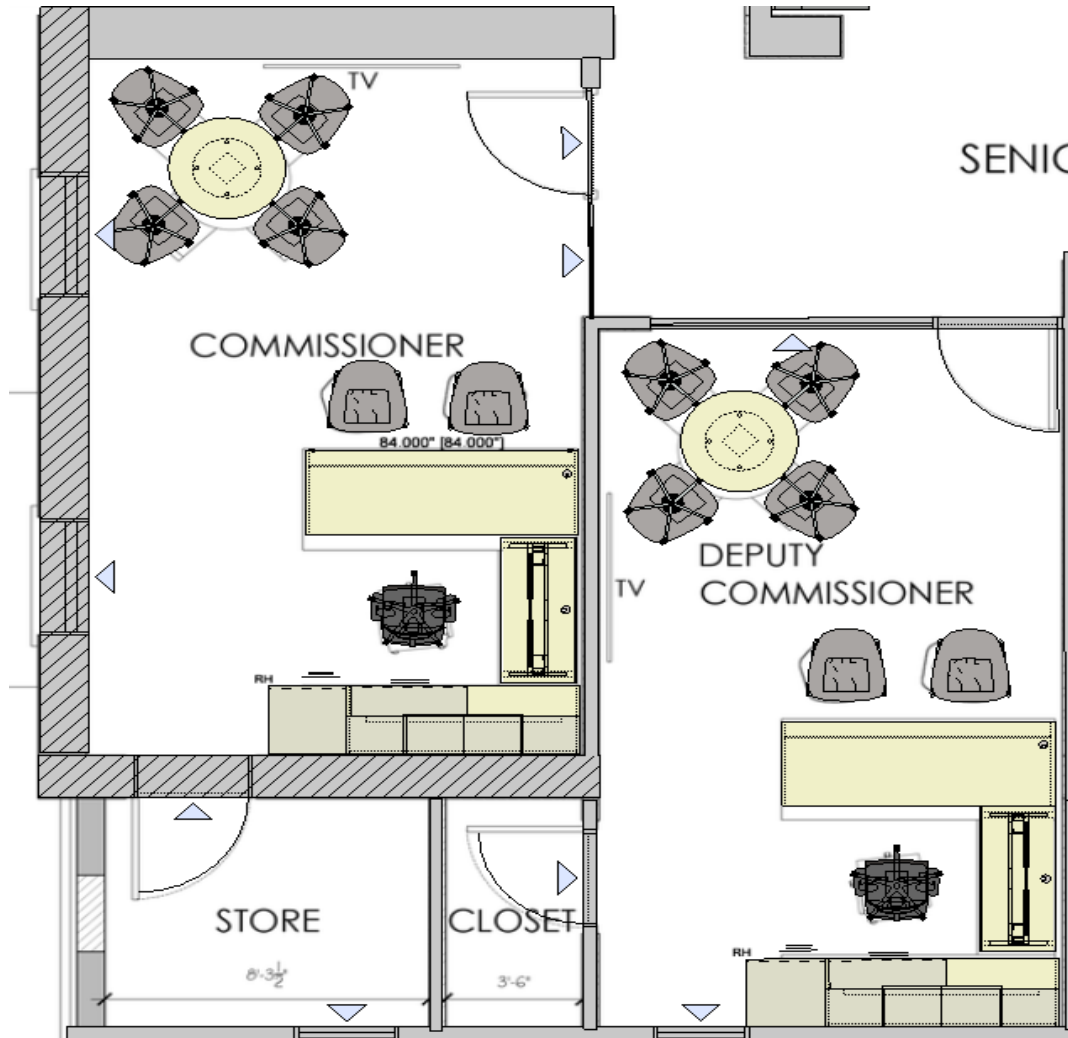

# Upper Floor Furniture Plan

**Typical Private Office 1:**

**Location:** Commissioner's and Deputy Commissioner's Offices

**Furniture Details:**

Overall Dimensions:

84"W (front) × 108"D × 96"W (back) × 74"H

Furniture Package Includes:

- **(1)** Fixed-height executive desk shell (front) – **84"W × 30"D**
- **(1)** Sit-stand desk (middle) – **54"W × 24"D**
- **(1)** Fixed-height desk shell with stackable combo storage (back)
- **(1)** Wardrobe tower with cupboard
- **(1)** 2-drawer lateral file
- **(1)** 36" diameter round meeting table
- **(6)** guest chairs vinyl upholstered seat and back, casters
- **(1)** Ergonomic task chair featuring:
  - Headrest
  - Mesh back with live lumbar support
  - 360° swivel arms
  - Back tension and seat pan adjustment
  - Hard casters with chrome base

**Quantity:** (2) offices

**Typical Private Office 2:**

**Location:** Asst. Commissioner's Offices

**Furniture Details:**

- Overall Dimensions: 80" w (front) x 84" d (return)
- (1) x Sit-stand desk (front) 54" w x 30" d with modesty panel and side panel
- (1) x fixed height desk shell (return) with 45" h stackable overhead hutch/tackboard 84" w x 24" d; and combo storage
- (1) x 30" dia Round meeting table
- (2) x guest chairs vinyl upholstered seat and back, casters
- (1) x Ergonomic task chair featuring:
  - Headrest
  - Mesh back with live lumbar support
  - 360° swivel arms
  - Back tension and seat pan adjustment
  - Soft casters with chrome base

# Ground Floor Furniture Plan

**Typical Meeting Room**

**Location:** Ground Floor

**Furniture Details:**

- Overall dimensions: 300”w x 60”d x 29.5”h
- (2) x 150”w x 60”d Center powered large boarding table with (8) rectangular bases; each power unit includes (6) outlets/ 4 USB charger/120” power cord
- (38) x Executive Meeting chairs with fixed arms; vinyl upholstery seat and back; chrome base with soft casters