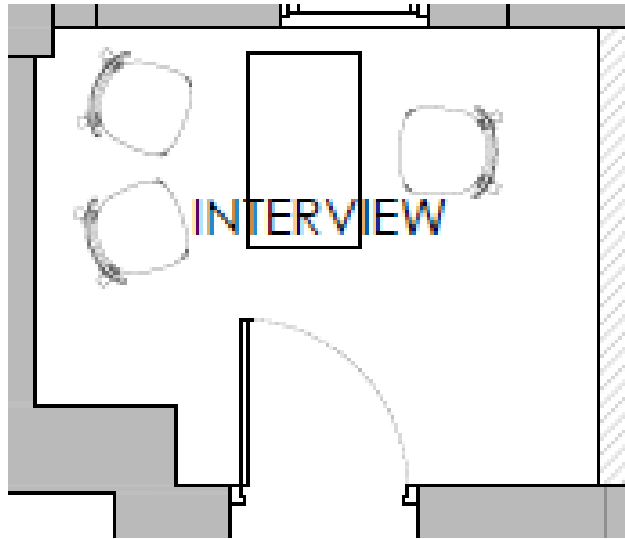

Typical Privat Office G1- Interview

Location: Ground Floor

Furniture Details:

- •(1) x 48”w x 24”d desk shell
- •(3) x guest chairs