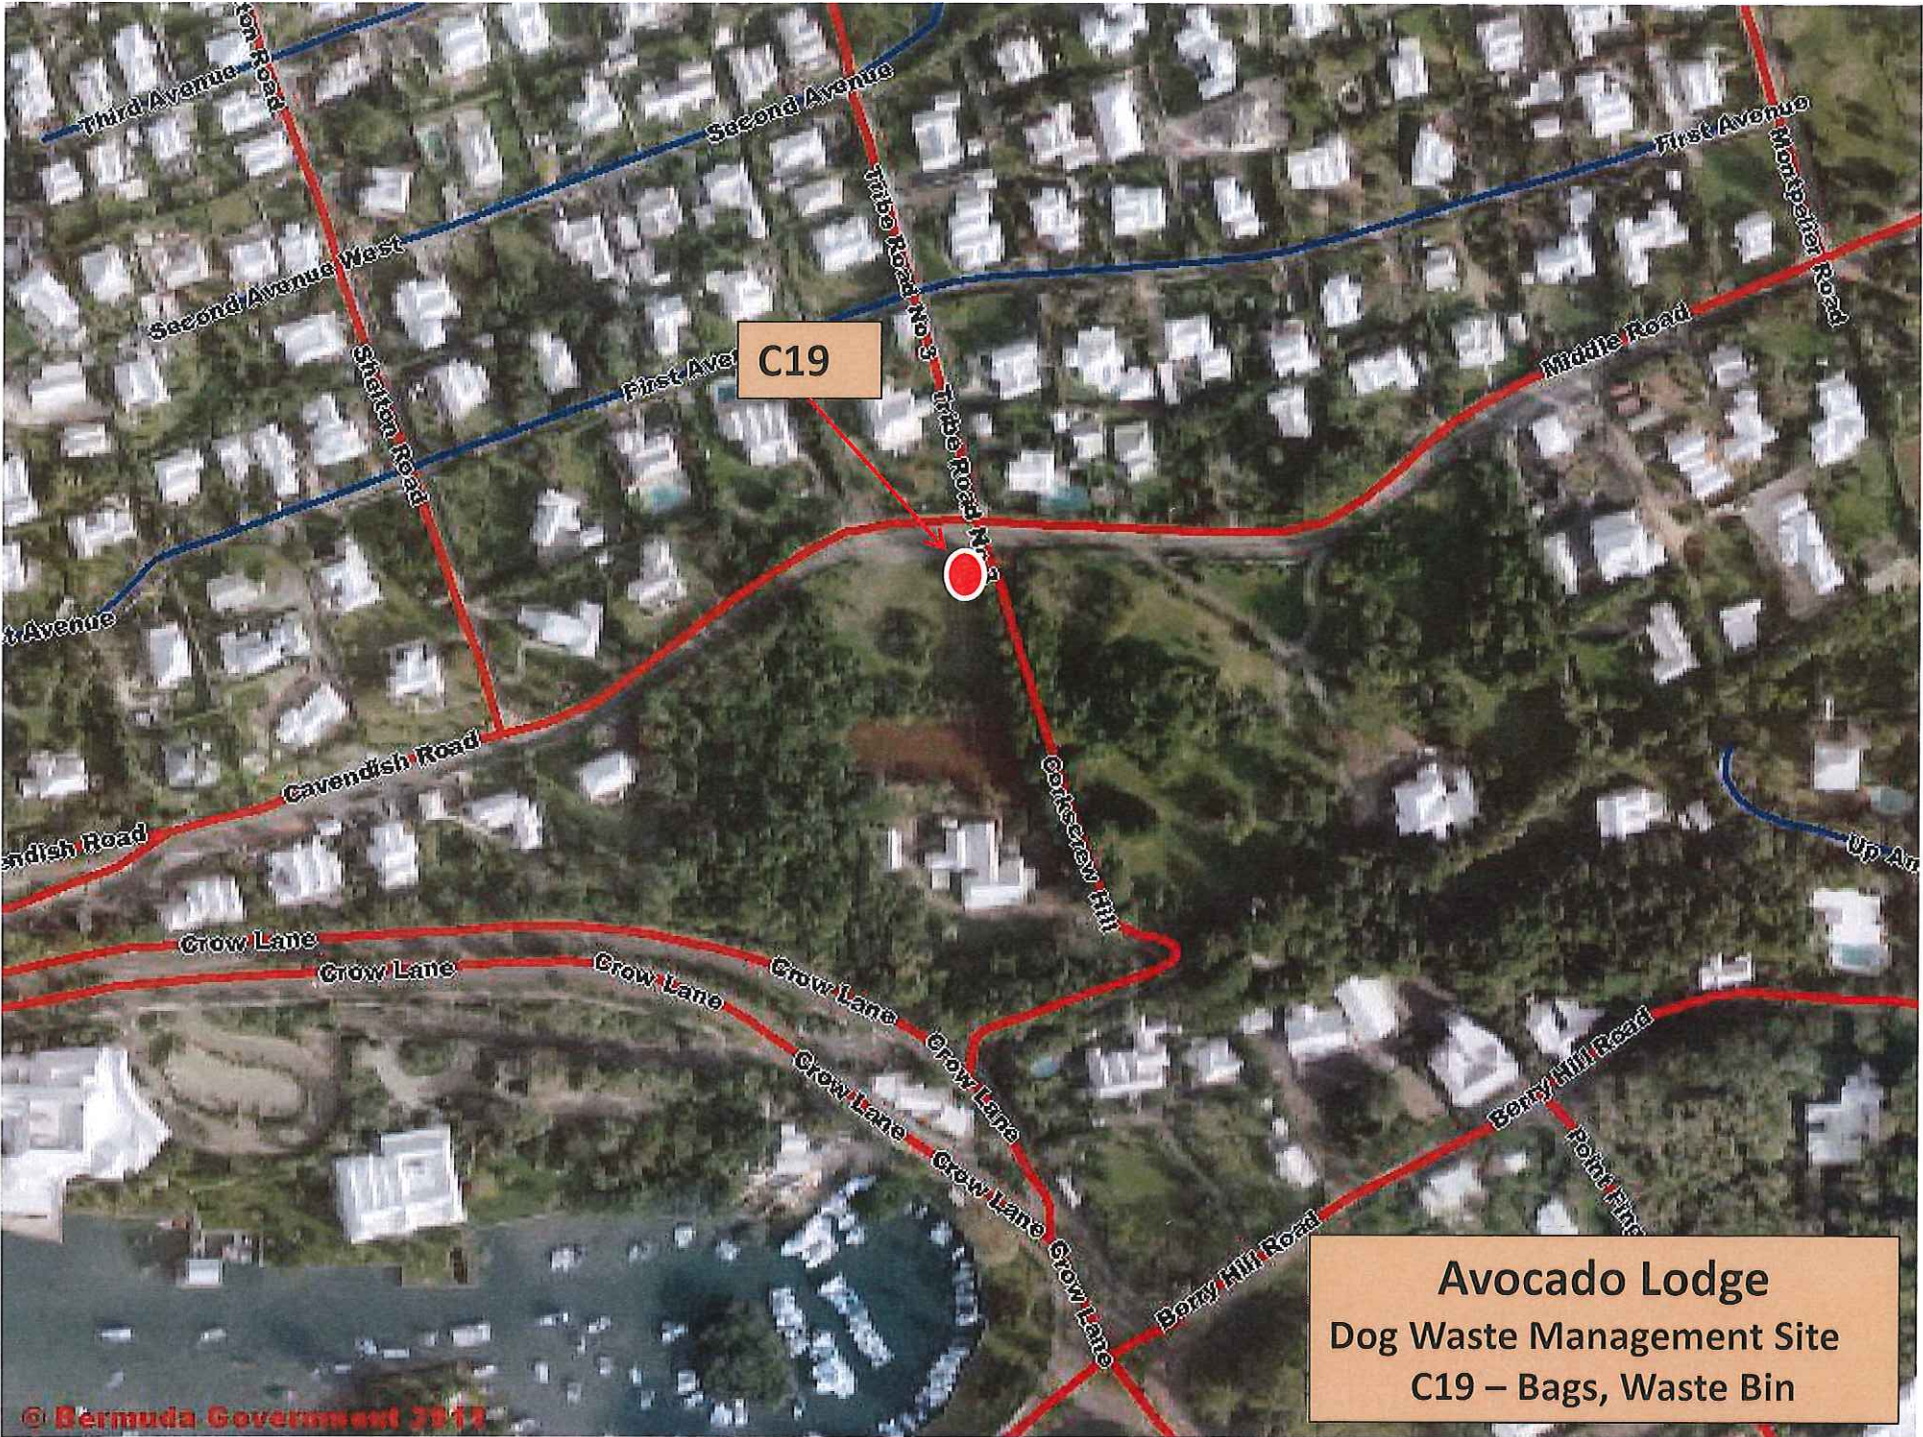

E1

**Ferry Reach Park, St. Georges**  
**Dog Waste Management Sites:**  
**E1 – Signage, Bags, Waste Bin**

**Spittal Pond, Smith's**  
**Dog Waste Management Sites:**  
E3 – Signage, Bags  
E4 – Signage, Bags, Waste Bin

**Devonshire Bay Park, Devonshire**  
Dog Waste Management Site:  
E9 – Signage, Bags, Waste Bin

**Railway Trail East 2, Devonshire**  
(West of Store Hill Bridge)  
Dog Waste Management Sites  
E10 – Signage, Bags, Waste Bin

E11

**Railway Trail East 2 -  
(Near Loyal Hill Community Field)  
Dog Waste Management Sites  
E11 – Signage, Bags, Waste Bin**

E12

**Railway Trail East 2, Devonshire**  
**(Near Fort Langton Bus Terminal)**  
**Dog Waste Management Sites**  
**E12 – Signage, Bags, Waste Bin**

C19

Avocado Lodge  
Dog Waste Management Site  
C19 – Bags, Waste Bin

C20

**Admiralty House Park  
Dog Waste Management Site  
C20 – Signage, Bags, Waste Bin**

RT West 3 - Parks Dept. Domestic Waste & Recycle Bins