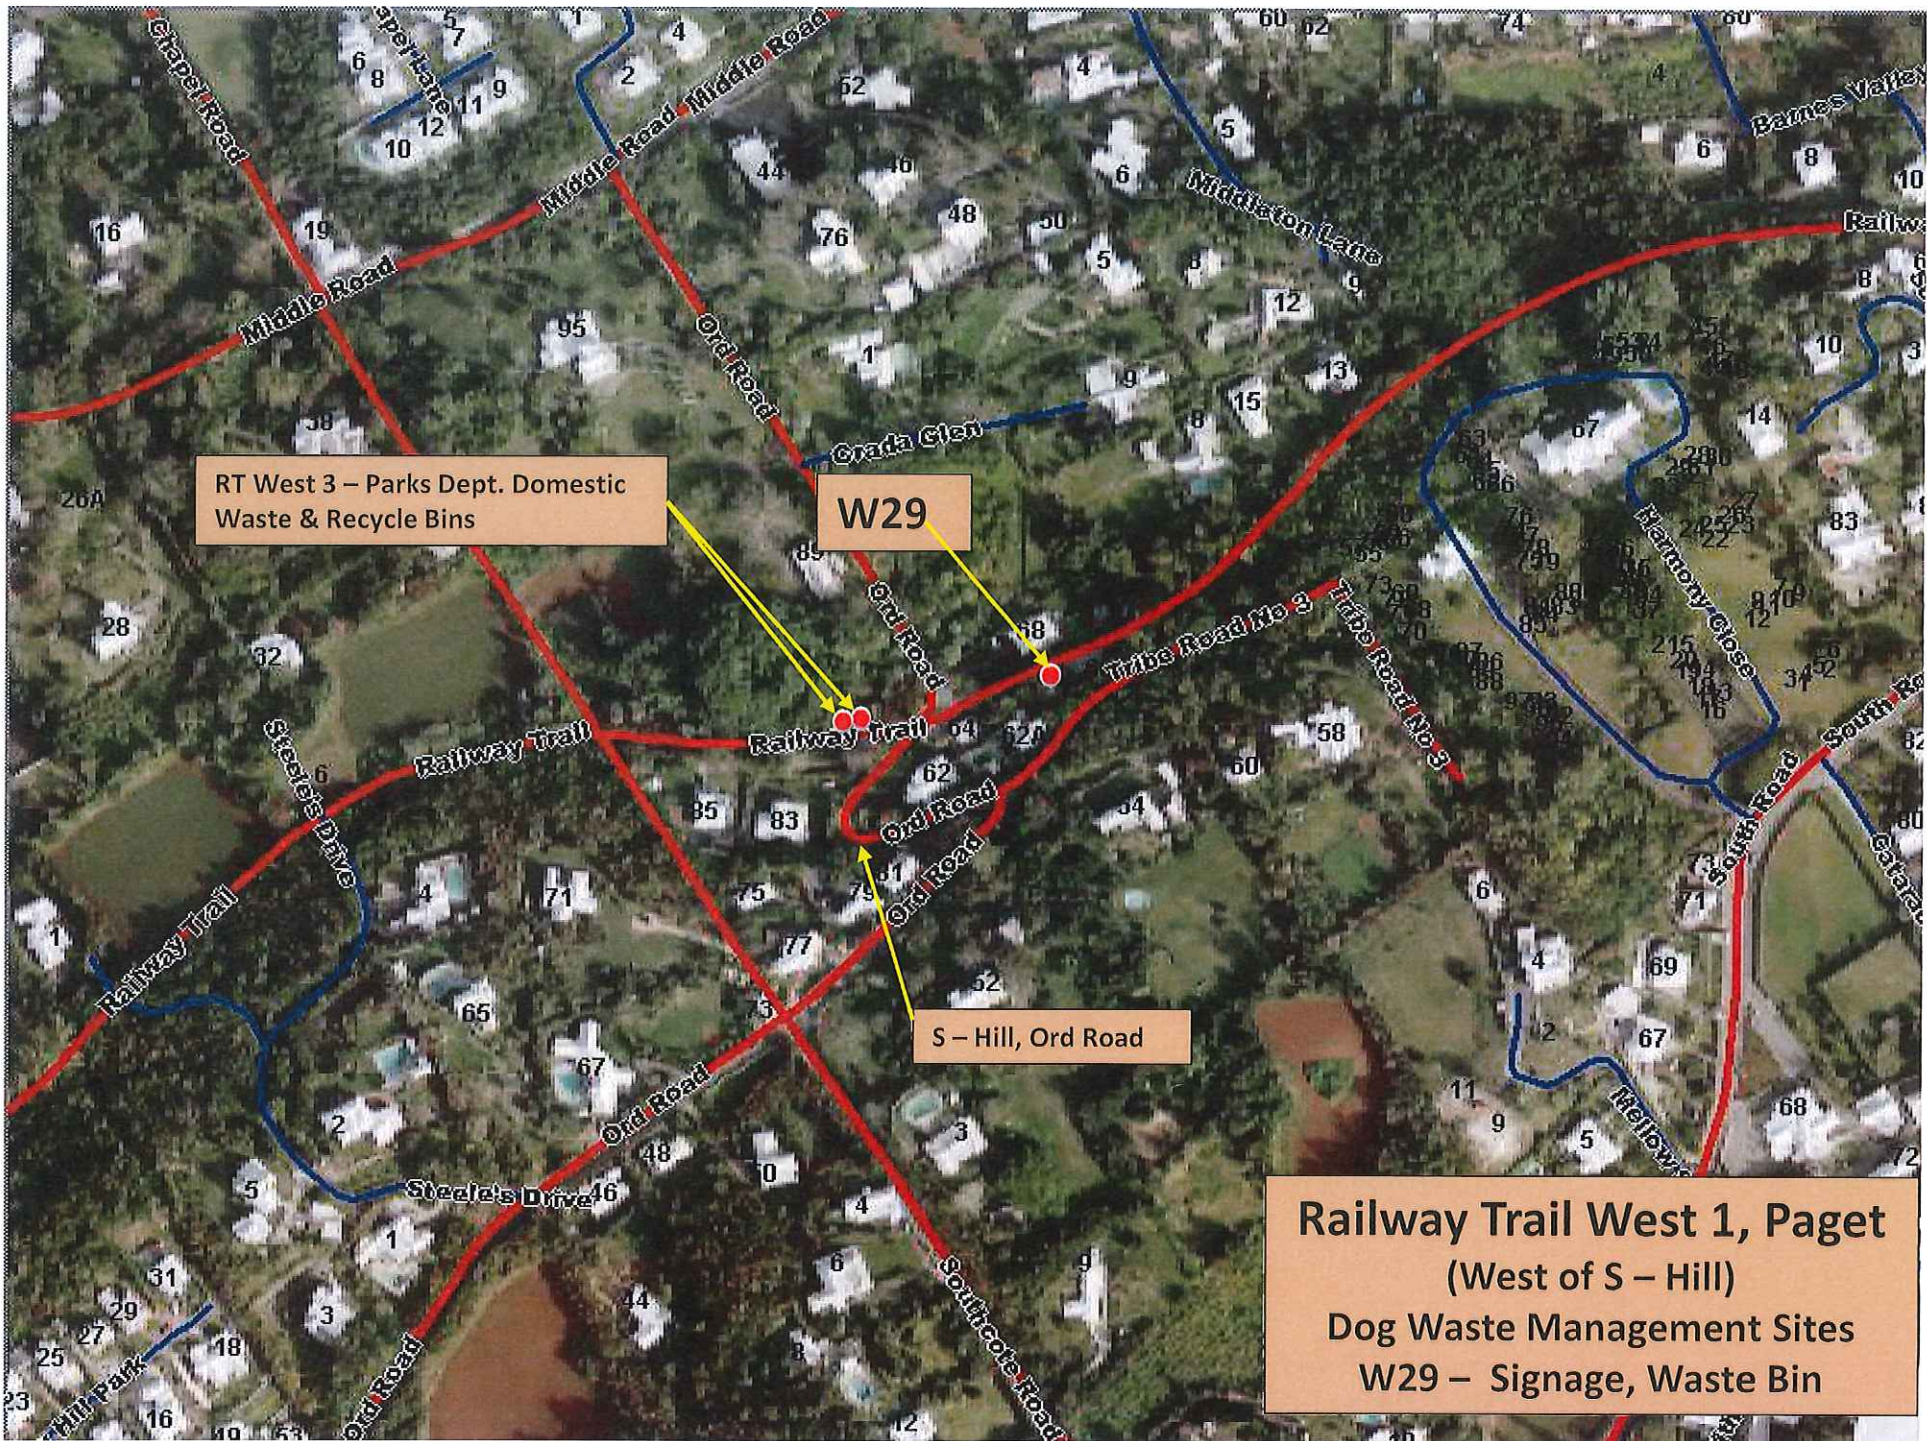

### Shelly Bay Park, Hamilton

Dog Waste Management Sites:

- E5 – Signage, Bags, Waste Bin
- E6 – Signage, Bags, Waste Bin
- E7 – Signage, Bags

**Railway Trail East 3, Hamilton**  
(East of Railway Museum)  
Dog Waste Management Sites  
E8 - Signage, Bags, Waste Bin

**Devonshire Bay Park, Devonshire**  
Dog Waste Management Site:  
E9 – Signage, Bags, Waste Bin

**Railway Trail East 2, Devonshire**  
(West of Store Hill Bridge)  
Dog Waste Management Sites  
E10 – Signage, Bags, Waste Bin

E11

**Railway Trail East 2 -  
(Near Loyal Hill Community Field)  
Dog Waste Management Sites  
E11 – Signage, Bags, Waste Bin**

E12

**Railway Trail East 2, Devonshire**  
**(Near Fort Langton Bus Terminal)**  
**Dog Waste Management Sites**  
**E12 – Signage, Bags, Waste Bin**

C19

Avocado Lodge  
Dog Waste Management Site  
C19 – Bags, Waste Bin

C20

**Admiralty House Park  
Dog Waste Management Site  
C20 – Signage, Bags, Waste Bin**

RT West 3 - Parks Dept. Domestic Waste & Recycle Bins