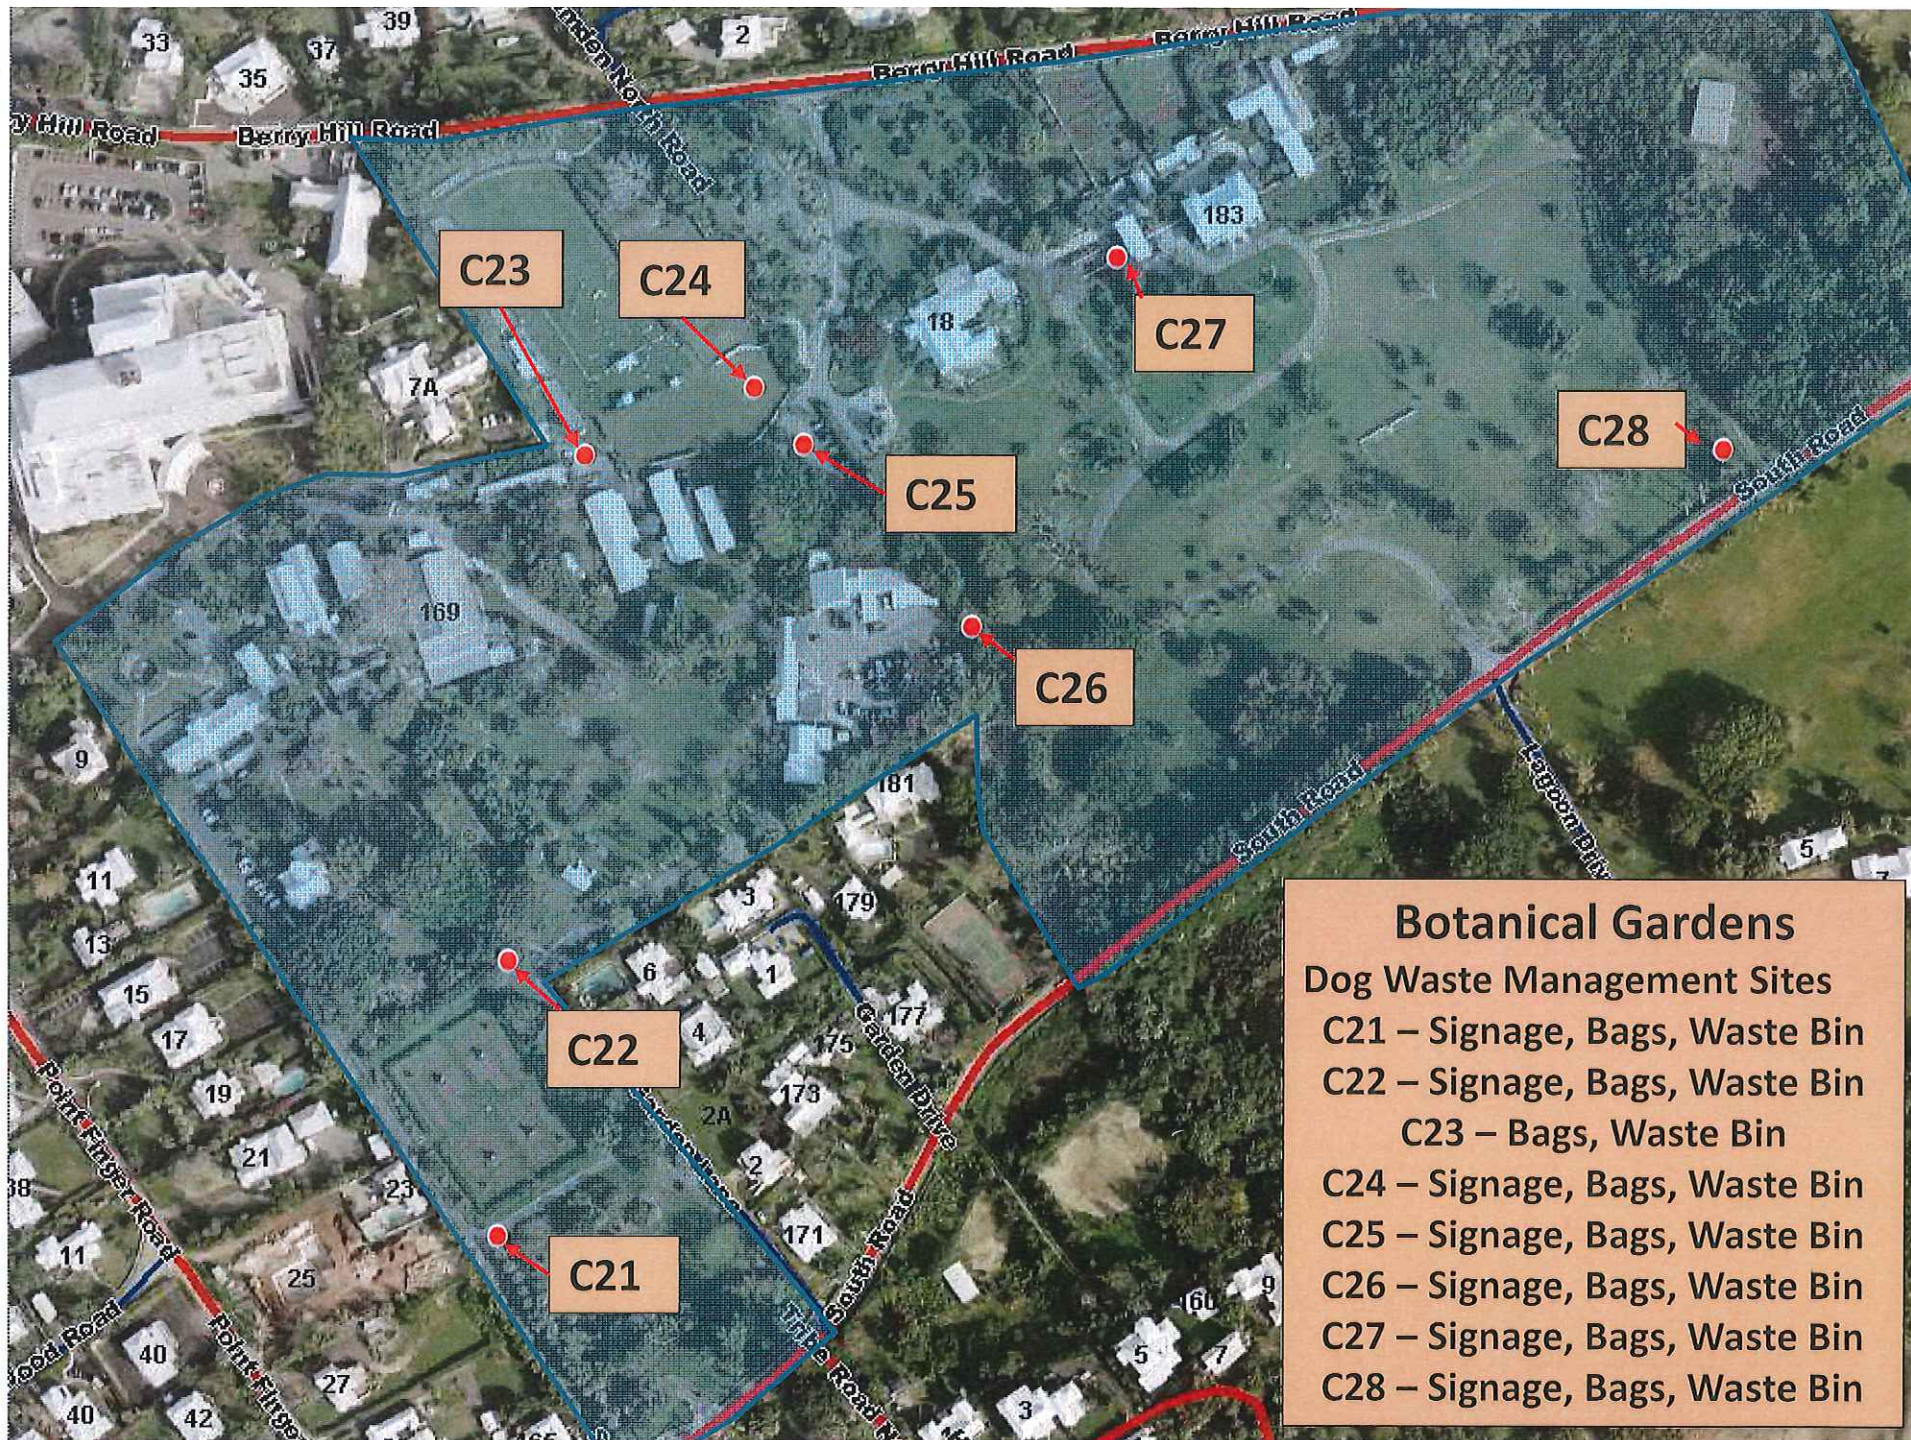

**Devonshire Bay Park, Devonshire**  
Dog Waste Management Site:  
E9 – Signage, Bags, Waste Bin

**Railway Trail East 2, Devonshire**  
(West of Store Hill Bridge)  
Dog Waste Management Sites  
E10 – Signage, Bags, Waste Bin

E11

**Railway Trail East 2 -  
(Near Loyal Hill Community Field)  
Dog Waste Management Sites  
E11 – Signage, Bags, Waste Bin**

E12

**Railway Trail East 2, Devonshire**  
**(Near Fort Langton Bus Terminal)**  
**Dog Waste Management Sites**  
**E12 – Signage, Bags, Waste Bin**

C19

Avocado Lodge  
Dog Waste Management Site  
C19 – Bags, Waste Bin

C20

**Admiralty House Park  
Dog Waste Management Site  
C20 – Signage, Bags, Waste Bin**

RT West 3 - Parks Dept. Domestic Waste & Recycle Bins

W29

S - Hill, Ord Road

**Railway Trail West 1, Paget  
(West of S - Hill)  
Dog Waste Management Sites  
W29 - Signage, Waste Bin**

W30

**Railway Trail West 1, Paget**  
(East of Cobb's Hill Road)  
Dog Waste Management Sites  
W30 – Signage, Bags, Waste Bin