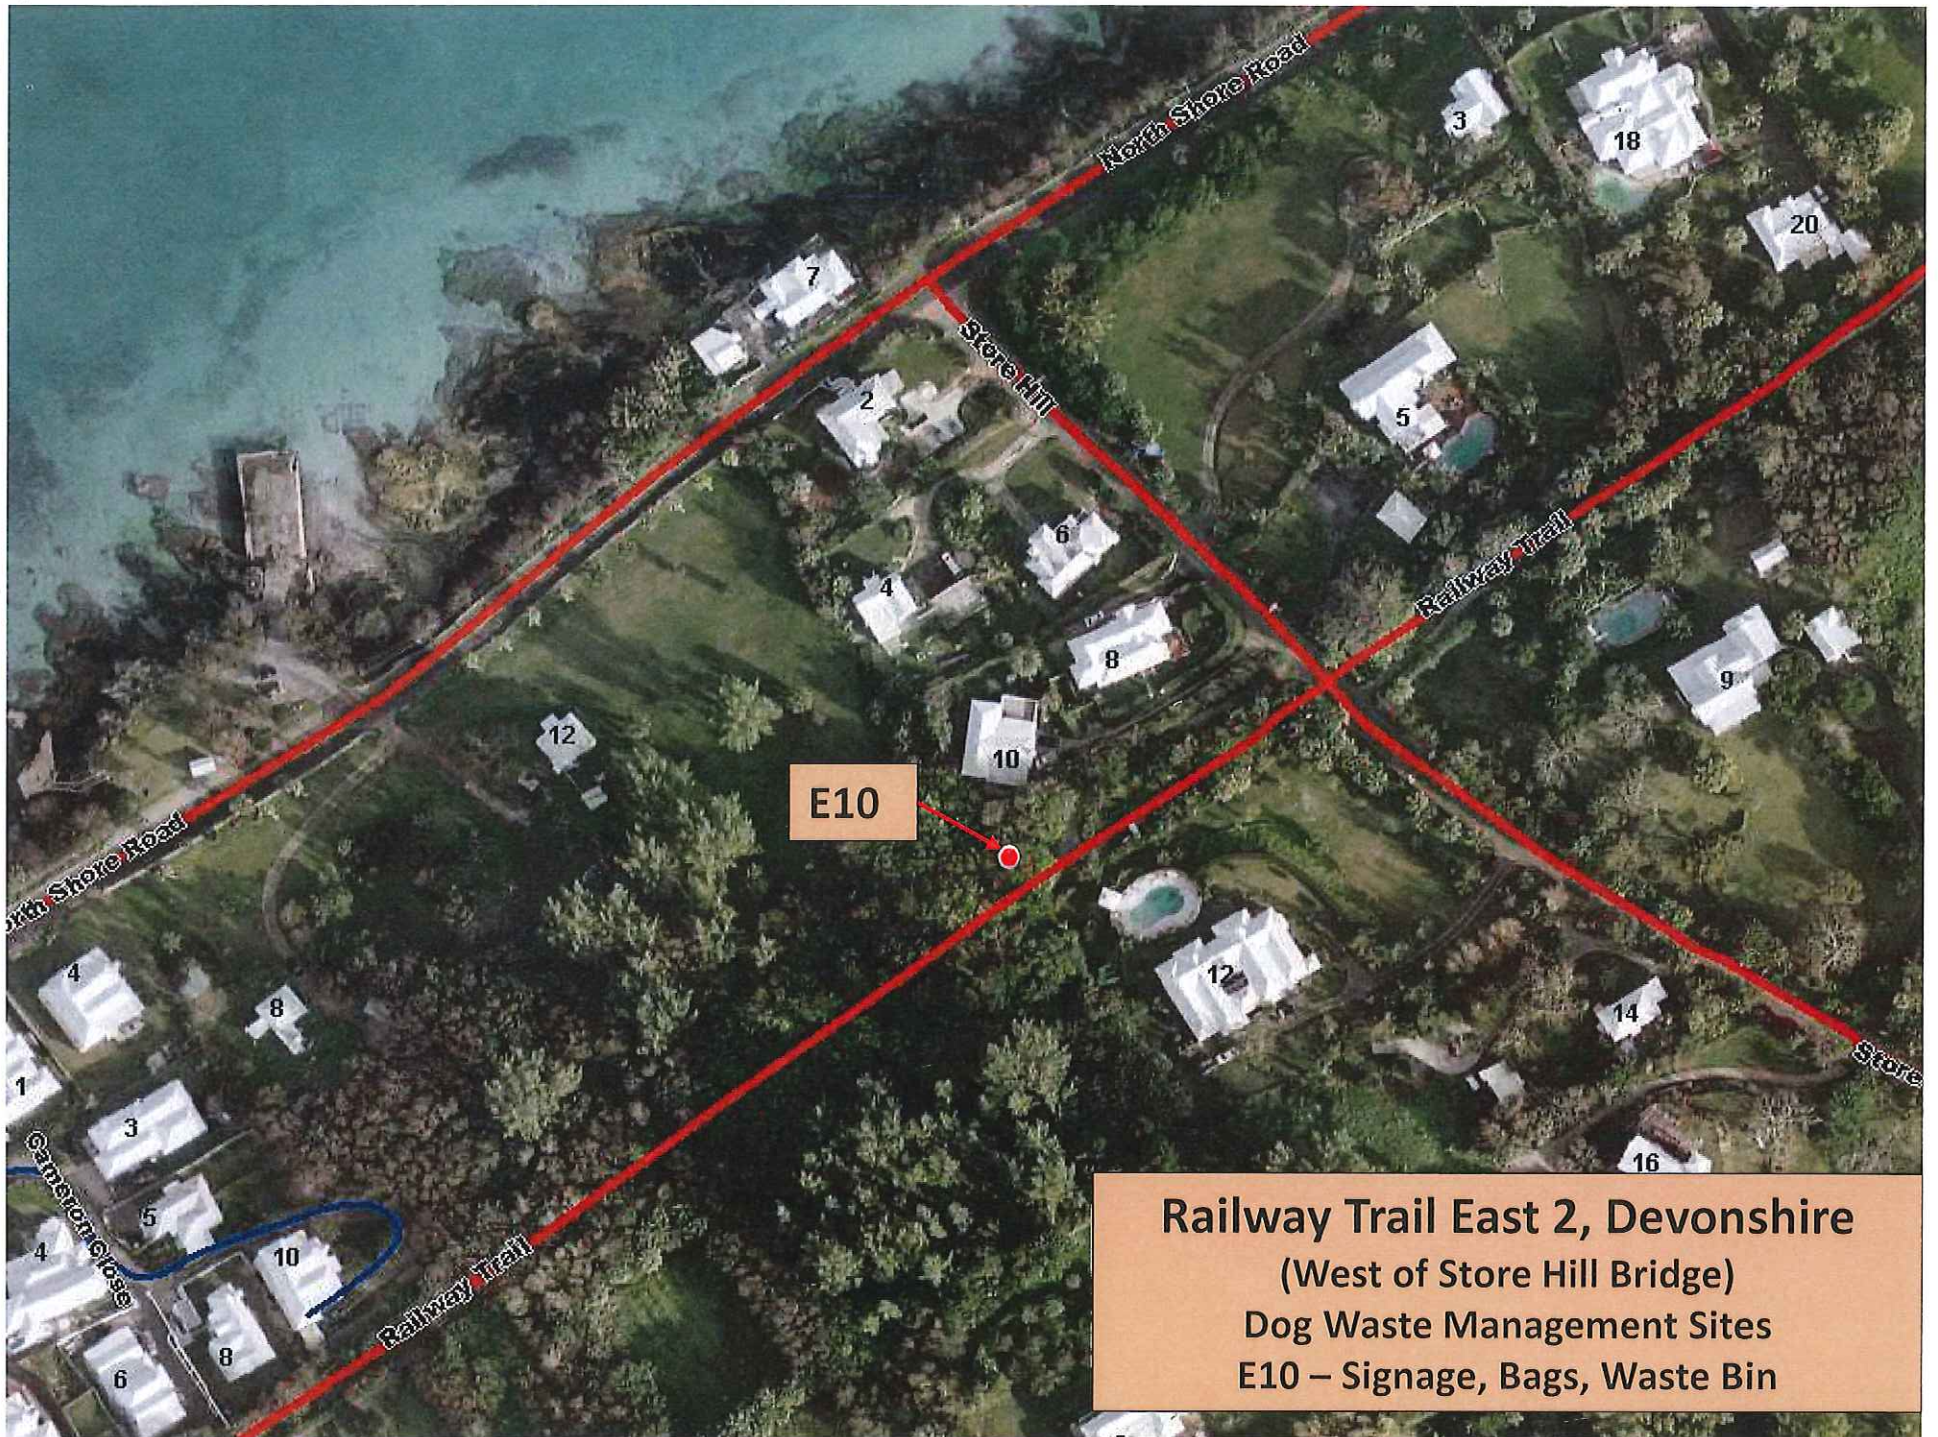

E1

**Ferry Reach Park, St. Georges**  
**Dog Waste Management Sites:**  
**E1 – Signage, Bags, Waste Bin**

**Spittal Pond, Smith's**  
**Dog Waste Management Sites:**  
E3 – Signage, Bags  
E4 – Signage, Bags, Waste Bin

### Shelly Bay Park, Hamilton

Dog Waste Management Sites:

- E5 – Signage, Bags, Waste Bin
- E6 – Signage, Bags, Waste Bin
- E7 – Signage, Bags

**Railway Trail East 3, Hamilton**  
(East of Railway Museum)  
Dog Waste Management Sites  
E8 - Signage, Bags, Waste Bin

**Devonshire Bay Park, Devonshire**  
Dog Waste Management Site:  
E9 – Signage, Bags, Waste Bin

**Railway Trail East 2, Devonshire**  
(West of Store Hill Bridge)  
Dog Waste Management Sites  
E10 – Signage, Bags, Waste Bin

E11

**Railway Trail East 2 -  
(Near Loyal Hill Community Field)  
Dog Waste Management Sites  
E11 – Signage, Bags, Waste Bin**

E12

**Railway Trail East 2, Devonshire**  
**(Near Fort Langton Bus Terminal)**  
**Dog Waste Management Sites**  
**E12 – Signage, Bags, Waste Bin**