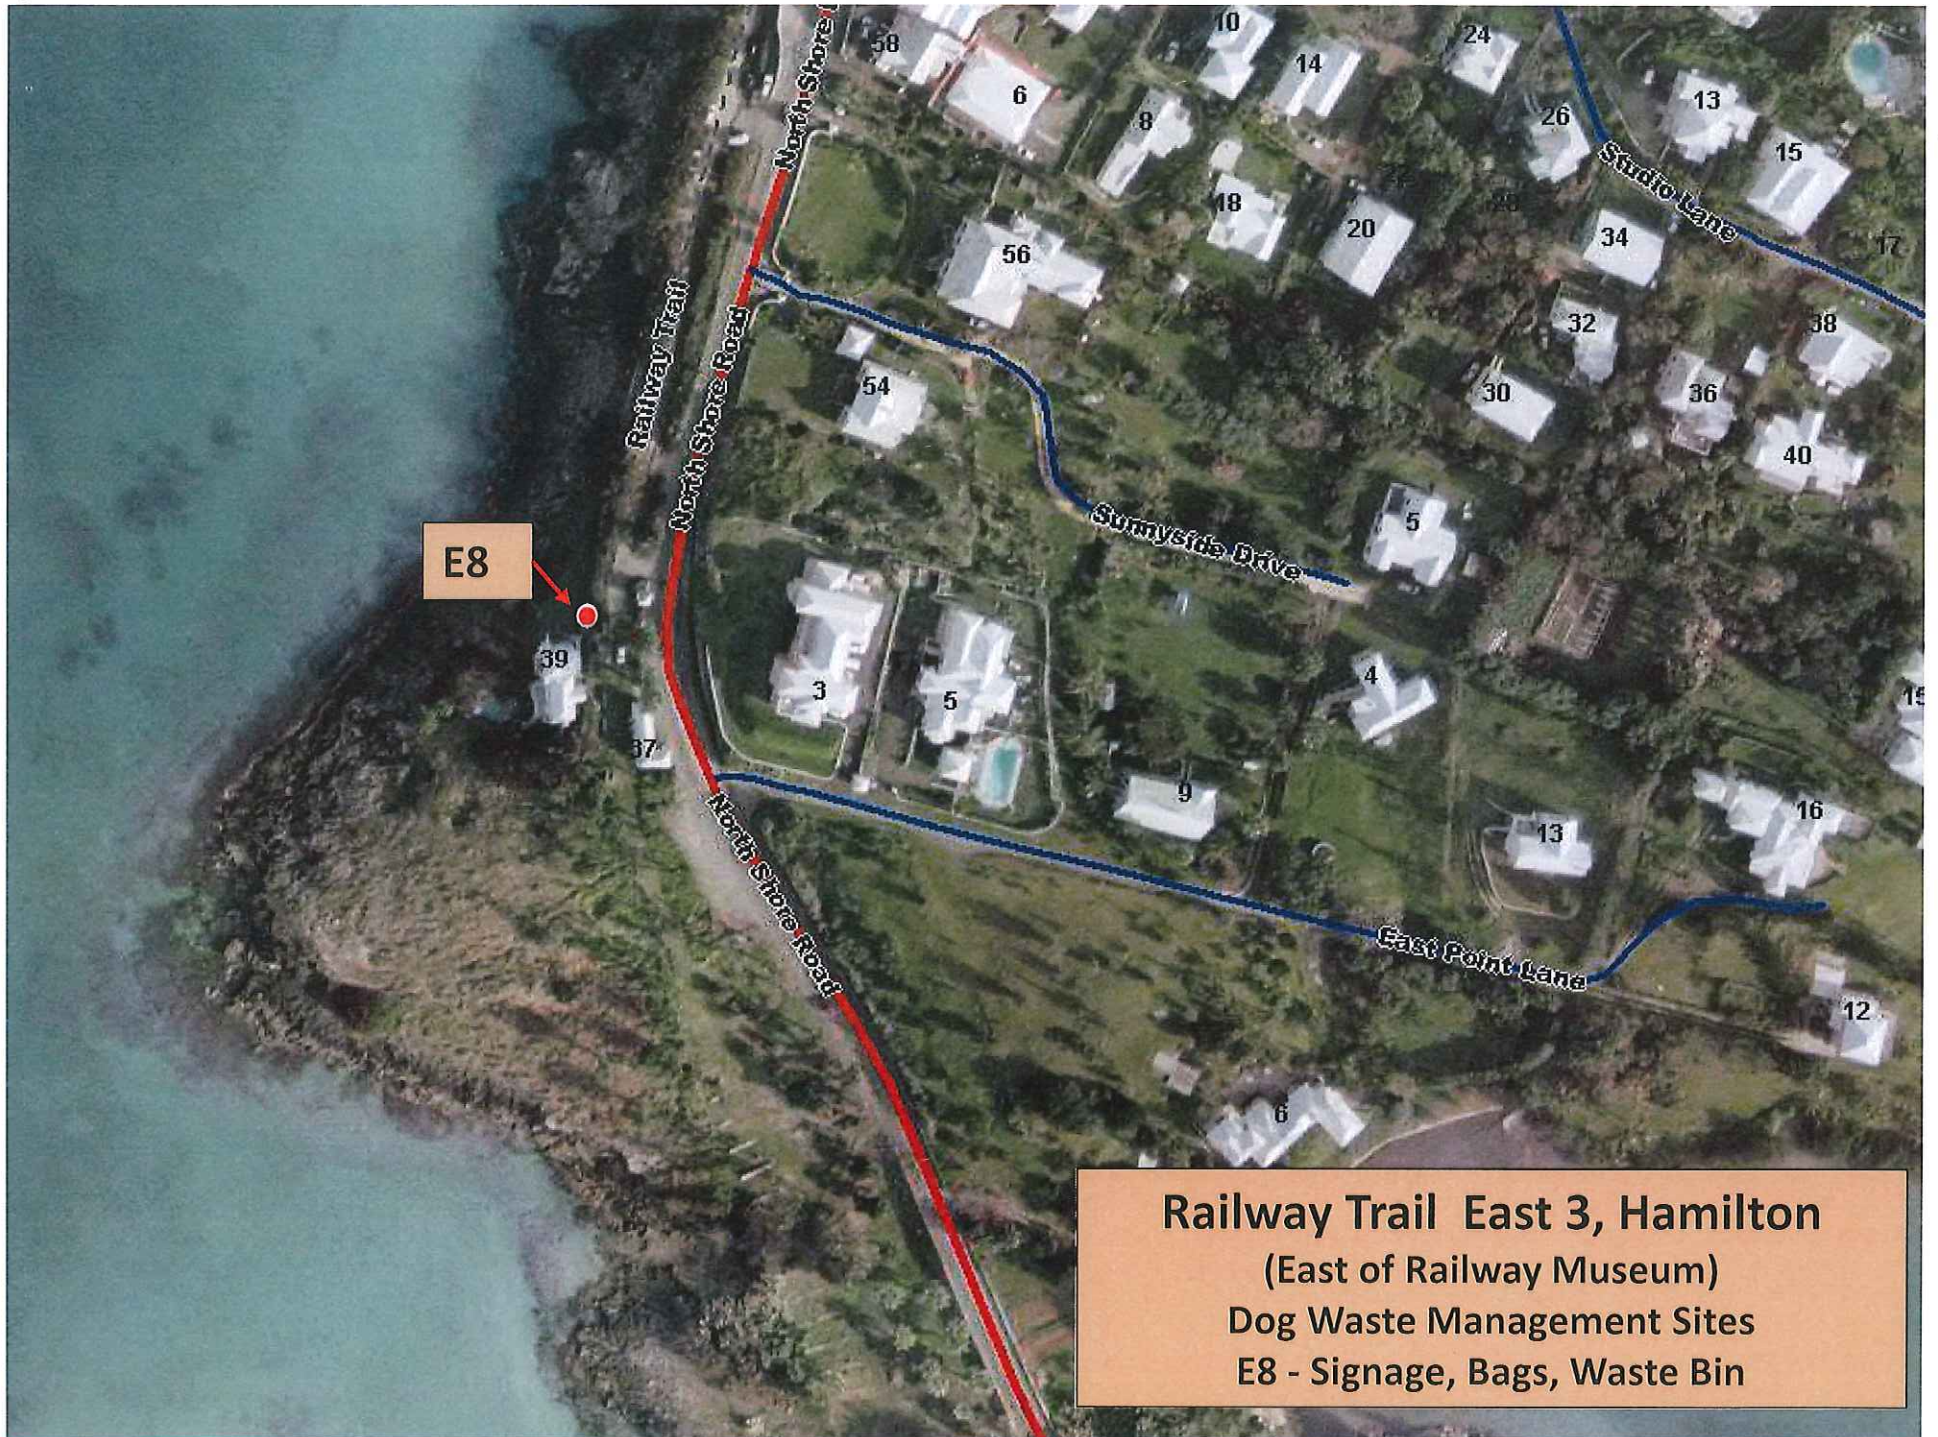

E1

**Ferry Reach Park, St. Georges**  
**Dog Waste Management Sites:**  
**E1 – Signage, Bags, Waste Bin**

**Spittal Pond, Smith's**  
**Dog Waste Management Sites:**  
E3 – Signage, Bags  
E4 – Signage, Bags, Waste Bin

### Shelly Bay Park, Hamilton

Dog Waste Management Sites:

- E5 – Signage, Bags, Waste Bin
- E6 – Signage, Bags, Waste Bin
- E7 – Signage, Bags

**Railway Trail East 3, Hamilton**  
(East of Railway Museum)  
Dog Waste Management Sites  
E8 - Signage, Bags, Waste Bin

**Devonshire Bay Park, Devonshire**  
Dog Waste Management Site:  
E9 – Signage, Bags, Waste Bin

**Railway Trail East 2, Devonshire**  
(West of Store Hill Bridge)  
Dog Waste Management Sites  
E10 – Signage, Bags, Waste Bin

E11

**Railway Trail East 2 -  
(Near Loyal Hill Community Field)  
Dog Waste Management Sites  
E11 – Signage, Bags, Waste Bin**

E12

**Railway Trail East 2, Devonshire**  
**(Near Fort Langton Bus Terminal)**  
**Dog Waste Management Sites**  
**E12 – Signage, Bags, Waste Bin**