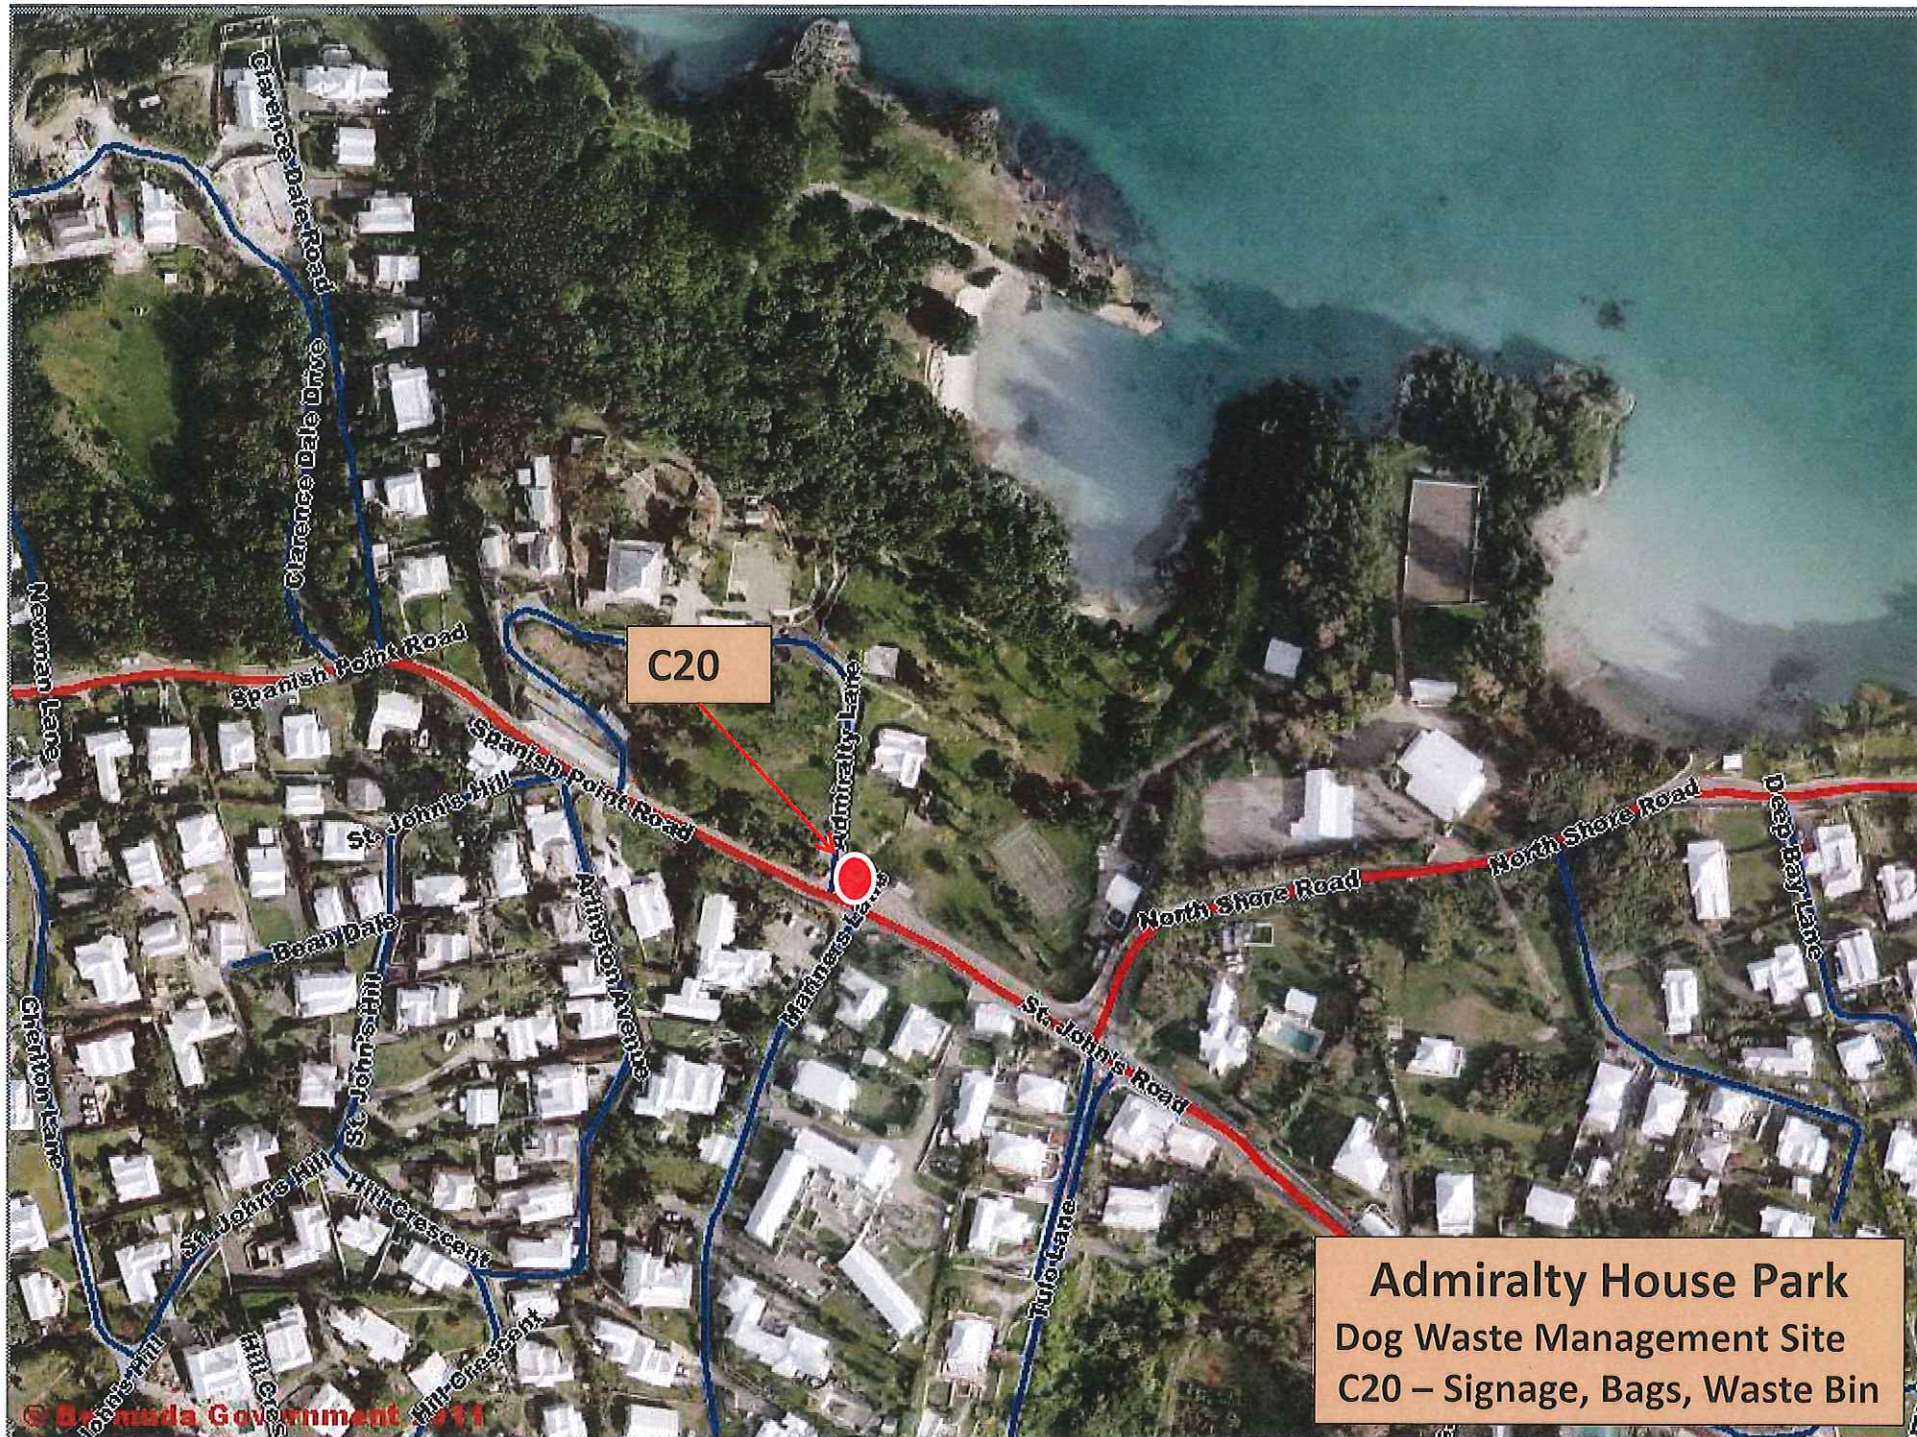

E1

**Ferry Reach Park, St. Georges**  
**Dog Waste Management Sites:**  
**E1 – Signage, Bags, Waste Bin**

**Spittal Pond, Smith's**  
**Dog Waste Management Sites:**  
E3 – Signage, Bags  
E4 – Signage, Bags, Waste Bin

**Devonshire Bay Park, Devonshire**  
Dog Waste Management Site:  
E9 – Signage, Bags, Waste Bin

**Railway Trail East 2, Devonshire**  
(West of Store Hill Bridge)  
Dog Waste Management Sites  
E10 – Signage, Bags, Waste Bin

E11

**Railway Trail East 2 -  
(Near Loyal Hill Community Field)  
Dog Waste Management Sites  
E11 – Signage, Bags, Waste Bin**

E12

**Railway Trail East 2, Devonshire**  
**(Near Fort Langton Bus Terminal)**  
**Dog Waste Management Sites**  
**E12 – Signage, Bags, Waste Bin**

C19

Avocado Lodge  
Dog Waste Management Site  
C19 – Bags, Waste Bin

C20

**Admiralty House Park  
Dog Waste Management Site  
C20 – Signage, Bags, Waste Bin**

RT West 3 - Parks Dept. Domestic Waste & Recycle Bins