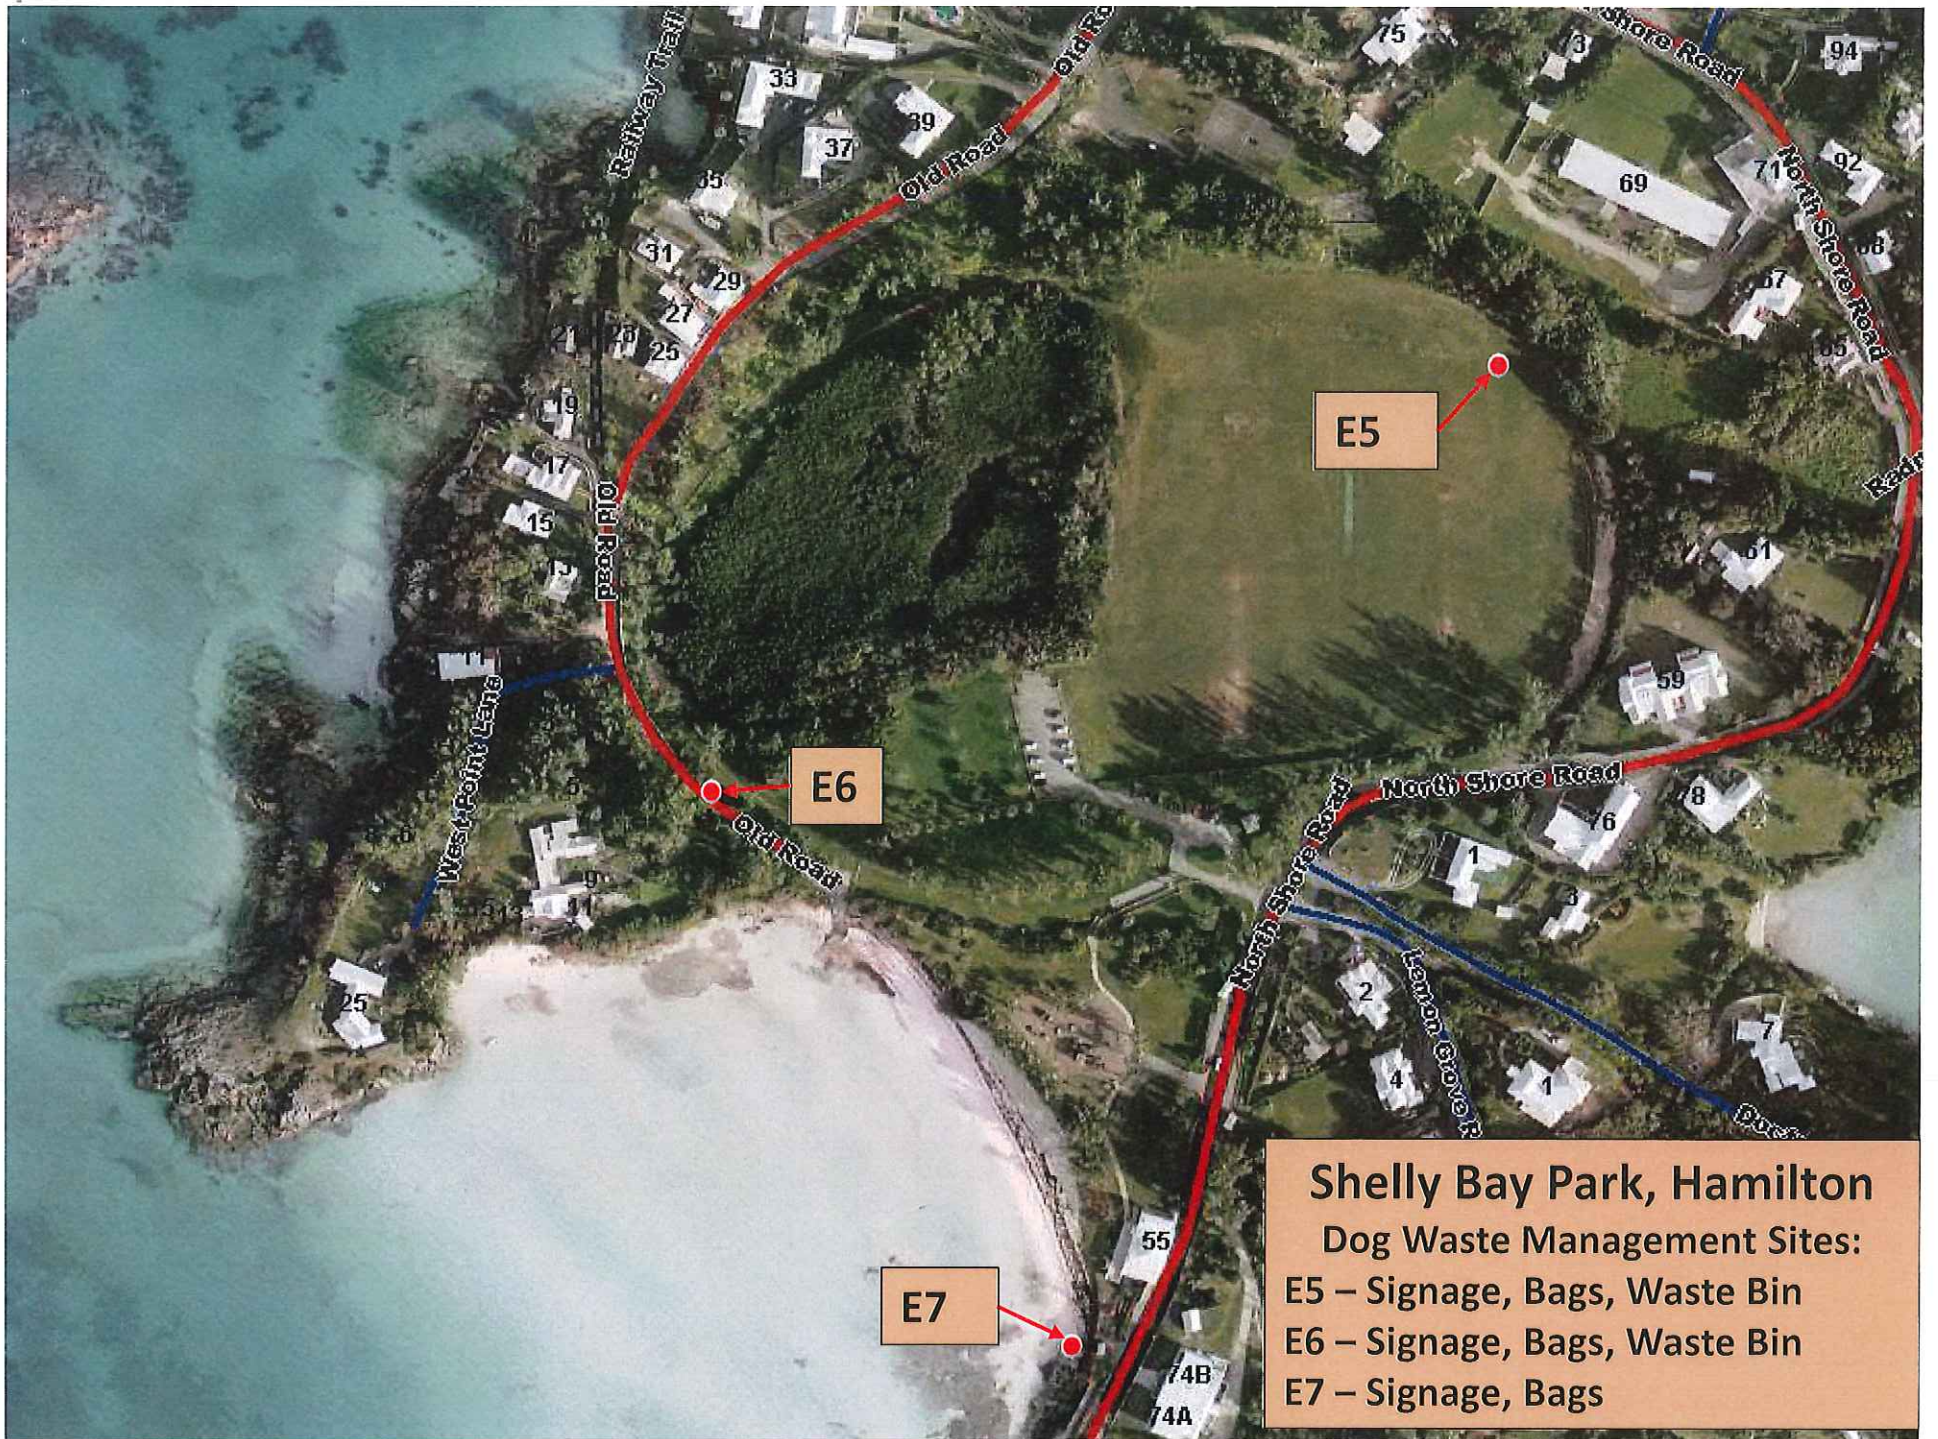

E1

**Ferry Reach Park, St. Georges**  
**Dog Waste Management Sites:**  
**E1 – Signage, Bags, Waste Bin**

**Spittal Pond, Smith's**  
**Dog Waste Management Sites:**  
E3 – Signage, Bags  
E4 – Signage, Bags, Waste Bin

### Shelly Bay Park, Hamilton

Dog Waste Management Sites:

- E5 – Signage, Bags, Waste Bin
- E6 – Signage, Bags, Waste Bin
- E7 – Signage, Bags

**Railway Trail East 3, Hamilton**  
(East of Railway Museum)  
Dog Waste Management Sites  
E8 - Signage, Bags, Waste Bin

**Devonshire Bay Park, Devonshire**  
Dog Waste Management Site:  
E9 – Signage, Bags, Waste Bin

**Railway Trail East 2, Devonshire**  
(West of Store Hill Bridge)  
Dog Waste Management Sites  
E10 – Signage, Bags, Waste Bin

E11

**Railway Trail East 2 -  
(Near Loyal Hill Community Field)  
Dog Waste Management Sites  
E11 – Signage, Bags, Waste Bin**

E12

**Railway Trail East 2, Devonshire**  
**(Near Fort Langton Bus Terminal)**  
**Dog Waste Management Sites**  
**E12 – Signage, Bags, Waste Bin**