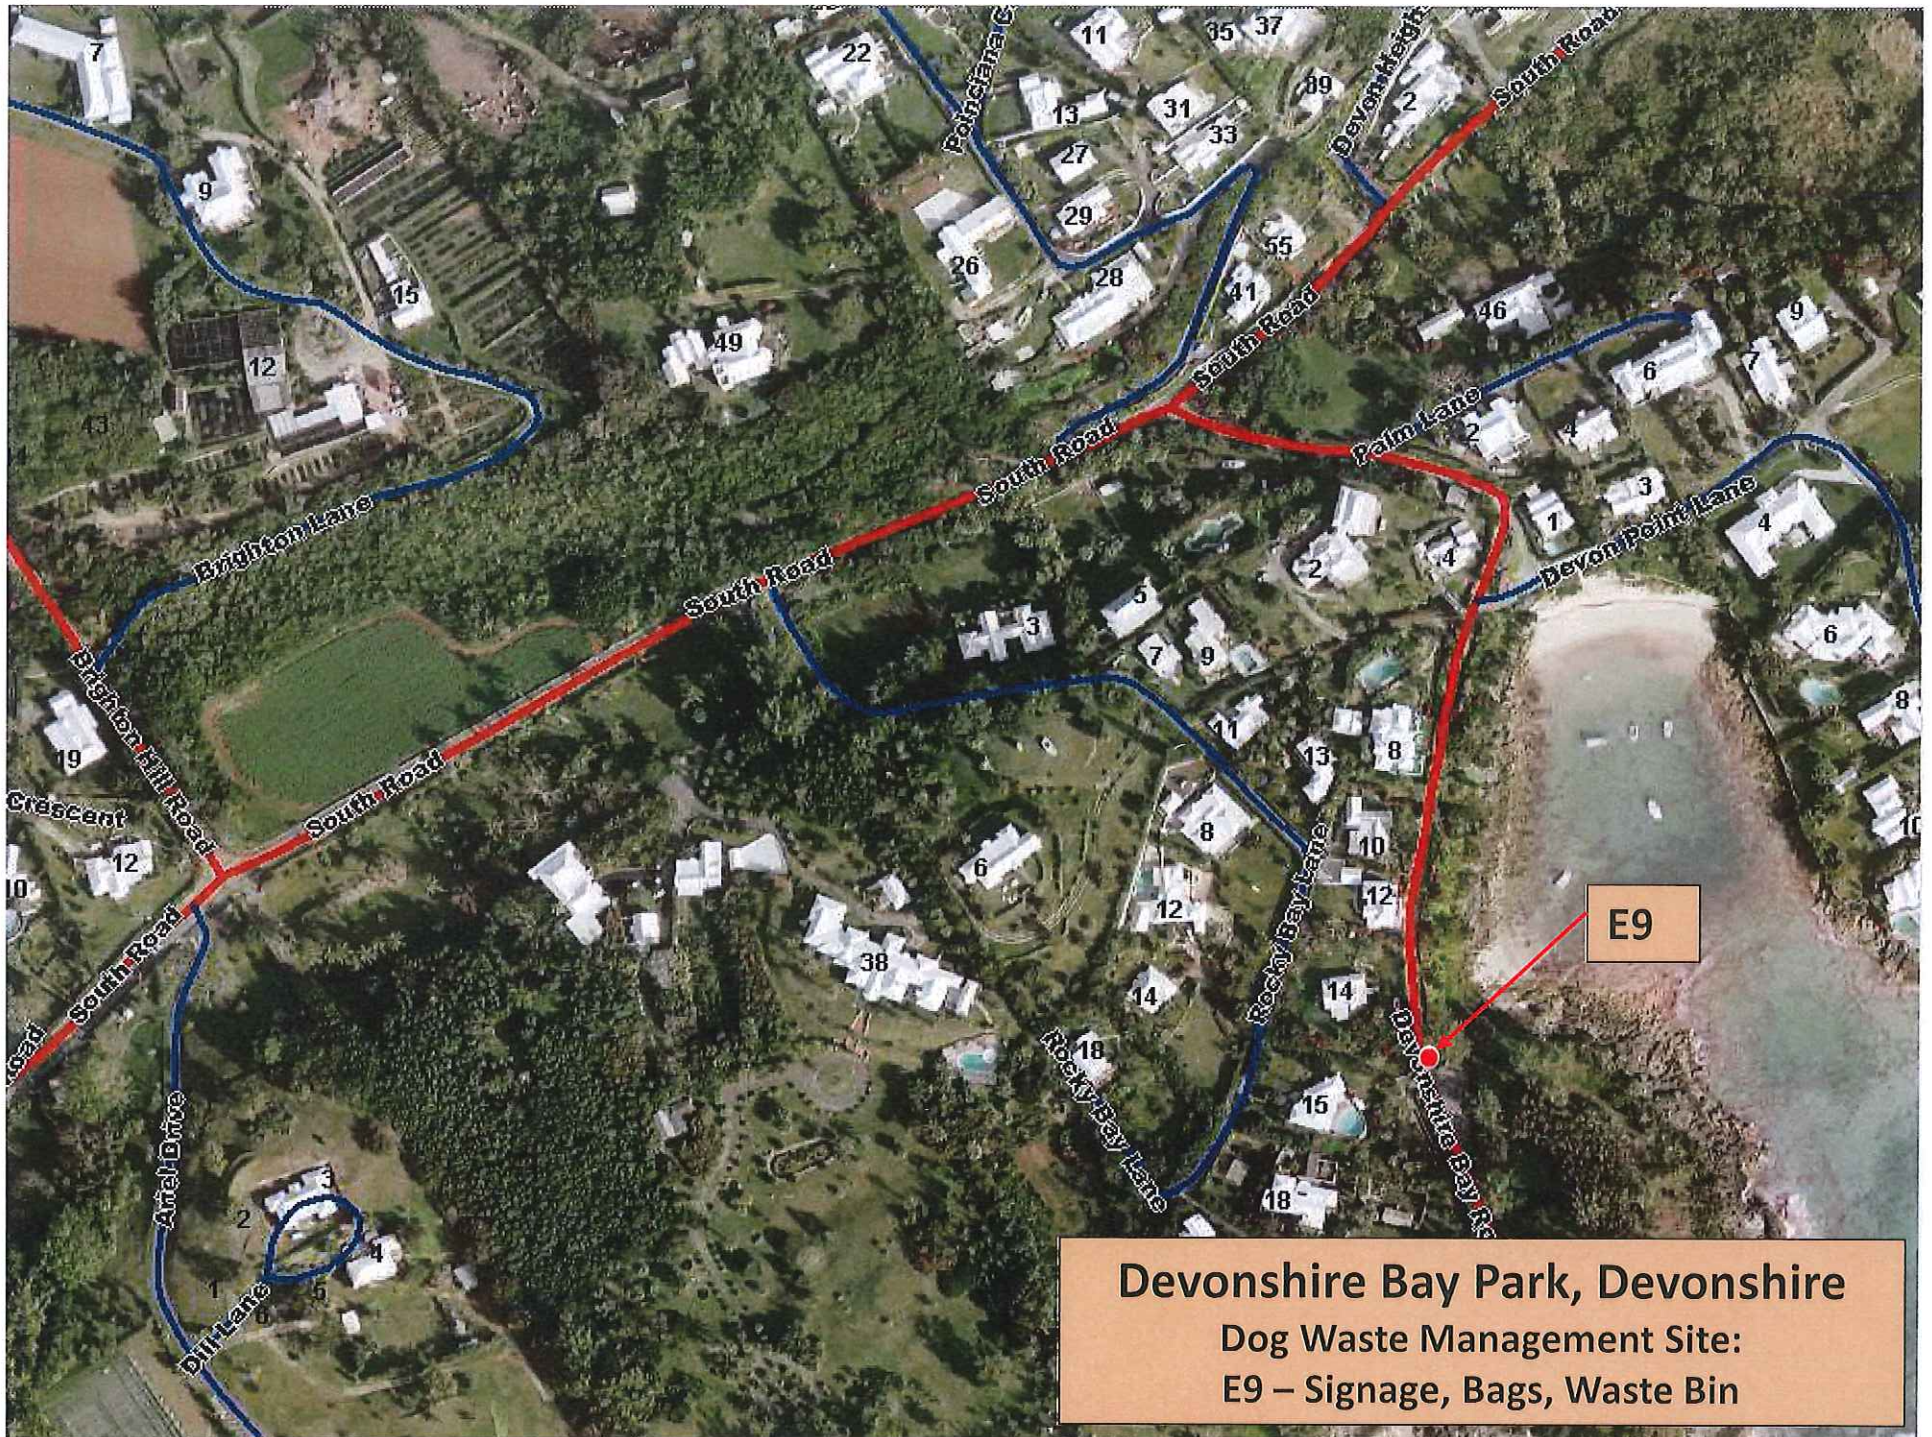

E1

**Ferry Reach Park, St. Georges**  
**Dog Waste Management Sites:**  
**E1 – Signage, Bags, Waste Bin**

**Spittal Pond, Smith's**  
**Dog Waste Management Sites:**  
E3 – Signage, Bags  
E4 – Signage, Bags, Waste Bin

### Shelly Bay Park, Hamilton

Dog Waste Management Sites:

- E5 – Signage, Bags, Waste Bin
- E6 – Signage, Bags, Waste Bin
- E7 – Signage, Bags

**Railway Trail East 3, Hamilton**  
(East of Railway Museum)  
Dog Waste Management Sites  
E8 - Signage, Bags, Waste Bin

**Devonshire Bay Park, Devonshire**  
Dog Waste Management Site:  
E9 – Signage, Bags, Waste Bin

**Railway Trail East 2, Devonshire**  
(West of Store Hill Bridge)  
Dog Waste Management Sites  
E10 – Signage, Bags, Waste Bin

E11

**Railway Trail East 2 -  
(Near Loyal Hill Community Field)  
Dog Waste Management Sites  
E11 – Signage, Bags, Waste Bin**

E12

**Railway Trail East 2, Devonshire**  
**(Near Fort Langton Bus Terminal)**  
**Dog Waste Management Sites**  
**E12 – Signage, Bags, Waste Bin**