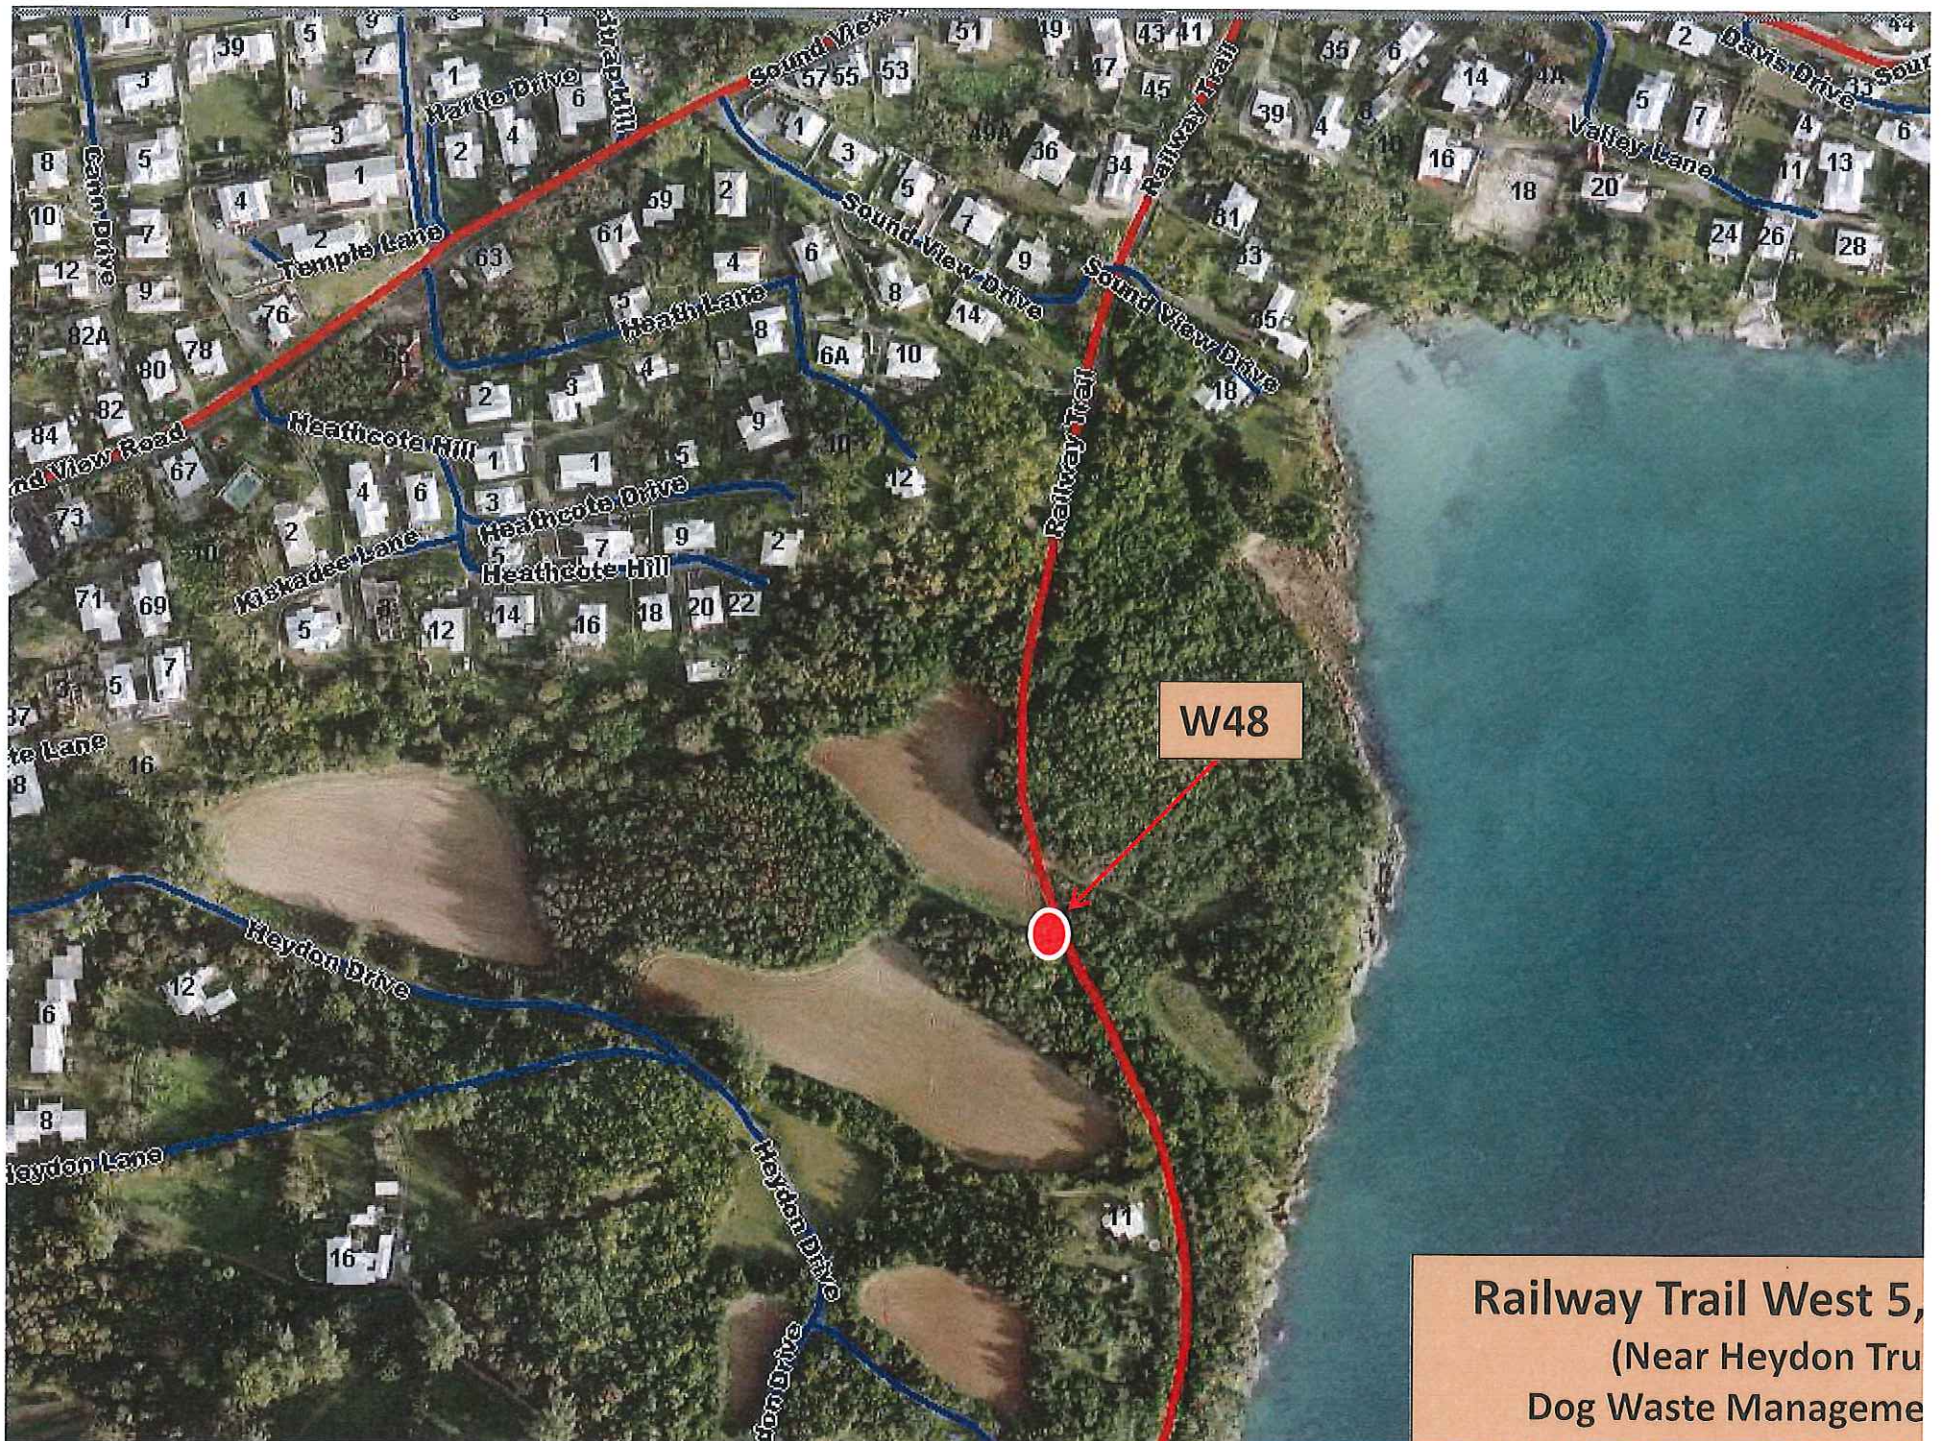

W35

**Railway Trail West 2, Southamptom**  
(Near 'Hands of Love')  
Dog Waste Management Site:  
W35 - Signage, Bags, Waste Bin

W36

**Railway Trail West 2, Southhampton**  
Five Star Island  
W36 - Signage, Bags

W42

**Railway Trail West 4, Southampton**  
(Near Morgan's Point)  
Dog Waste Management Site:  
W42 - Signage, Bags, Waste Bin

W43

**Railway Trail West 4, Sandy's  
(Near Parsonage Rd.)  
Dog Waste Management Sites  
W43 – Signage, Bin**

W44

Hog Bay Park, Sandys  
Dog Waste Management Site:  
W44 - Signage

W45

W46

**Fort Scaur Park, Sandy's  
Dog Waste Management Sites:  
W45 – Bags, Waste Bin  
W46 – Signage, Bags**

W47

**Railway Trail West 5, Sandy's  
(Near Beacon Hill)  
Dog Waste Management Sites:  
W47 – Signage, Bags, Waste Bin**

W48

**Railway Trail West 5,  
(Near Heydon Tru  
Dog Waste Manage**