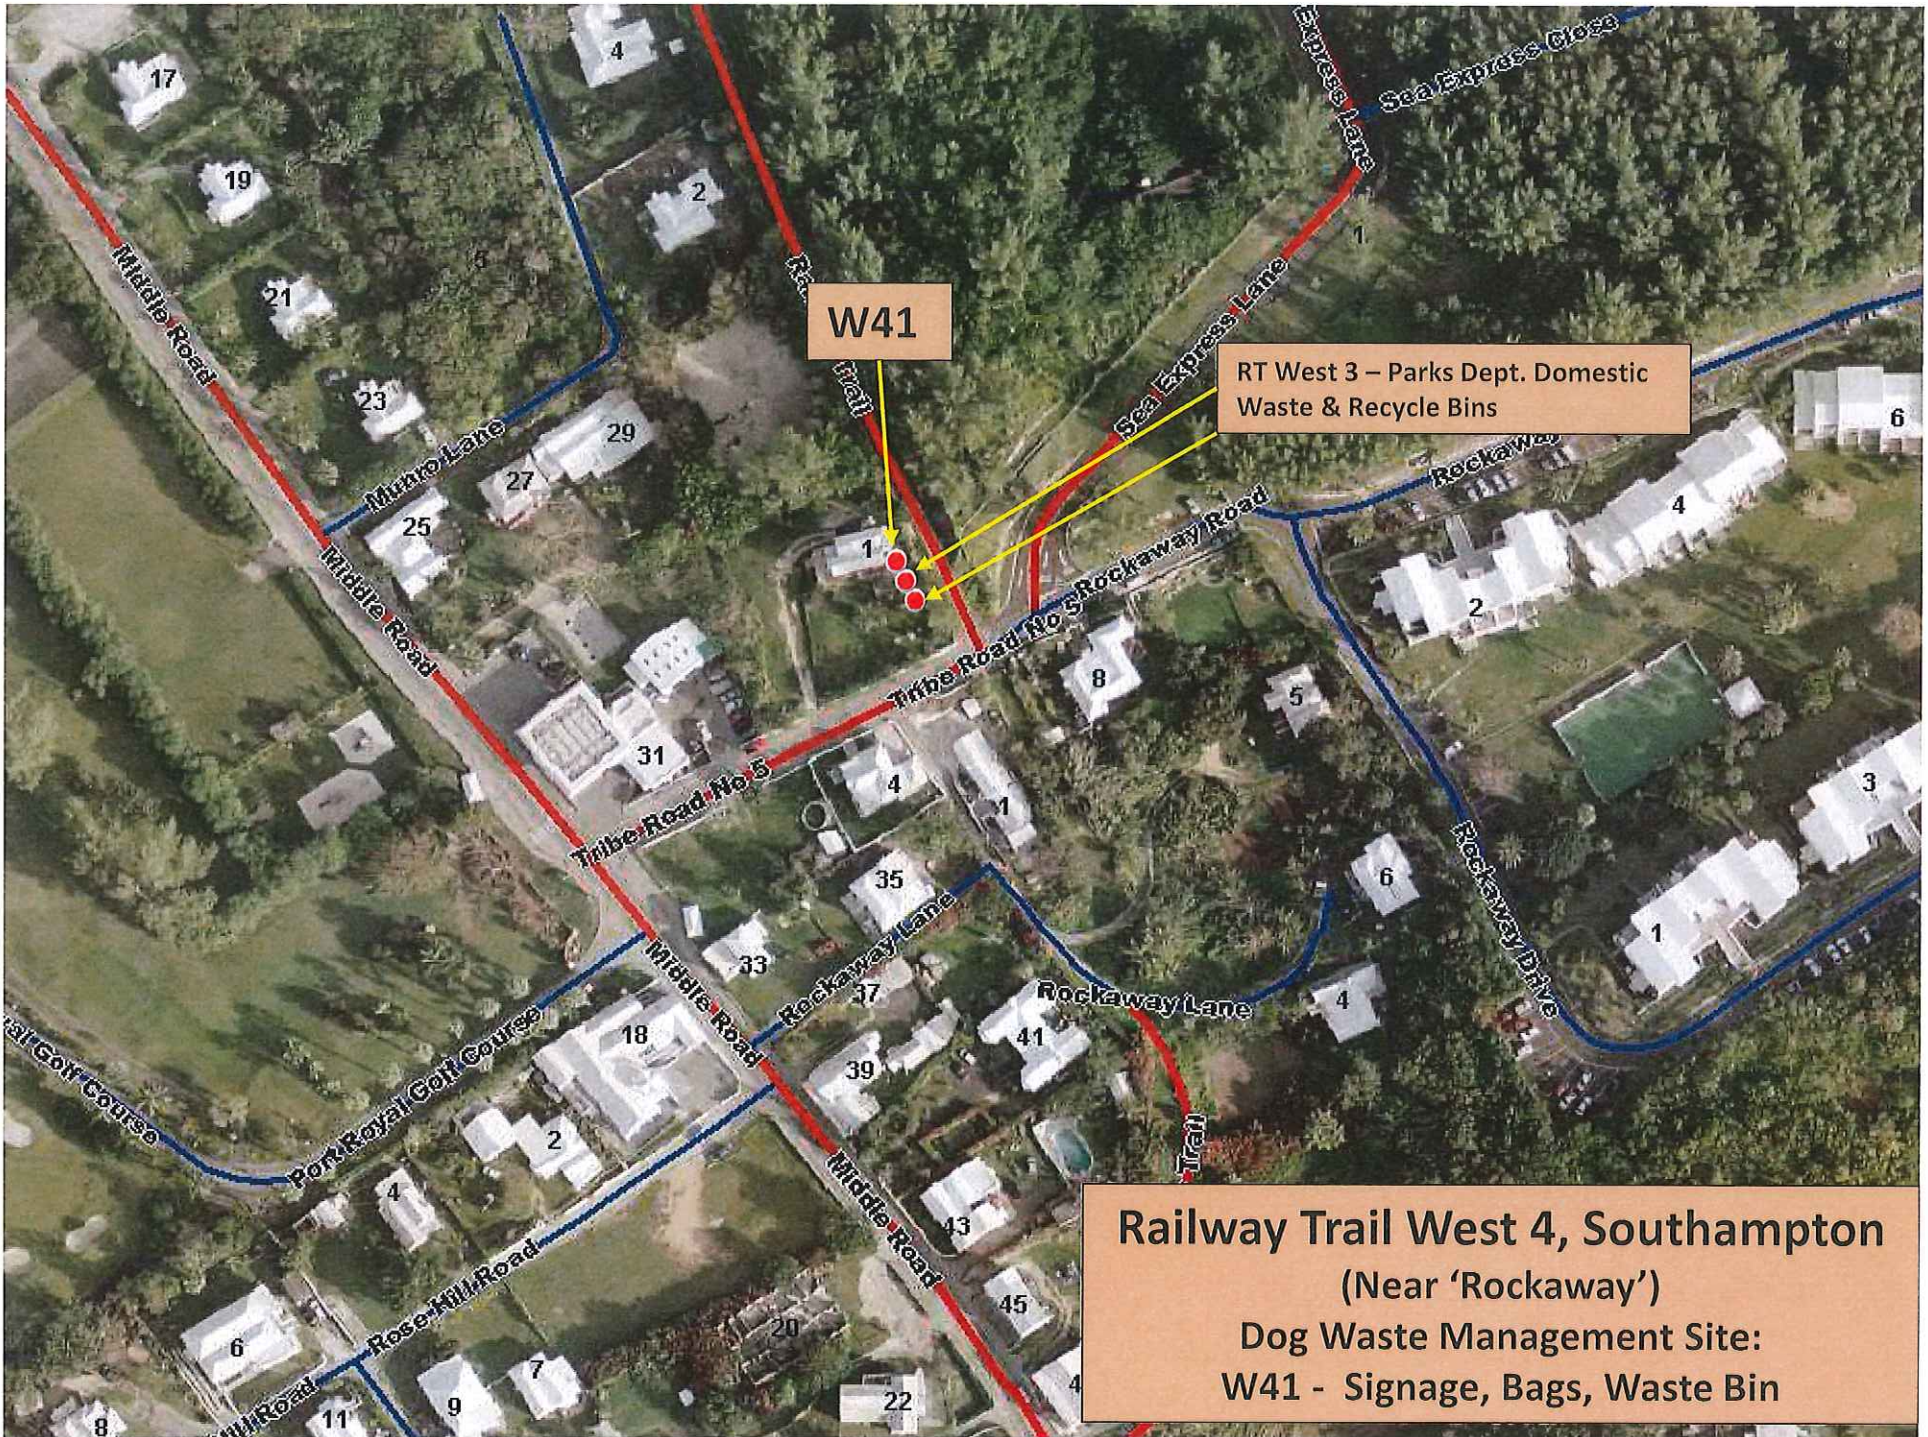

W41

RT West 3 – Parks Dept. Domestic Waste & Recycle Bins

Railway Trail West 4, Southampton
(Near 'Rockaway')
Dog Waste Management Site:
W41 - Signage, Bags, Waste Bin