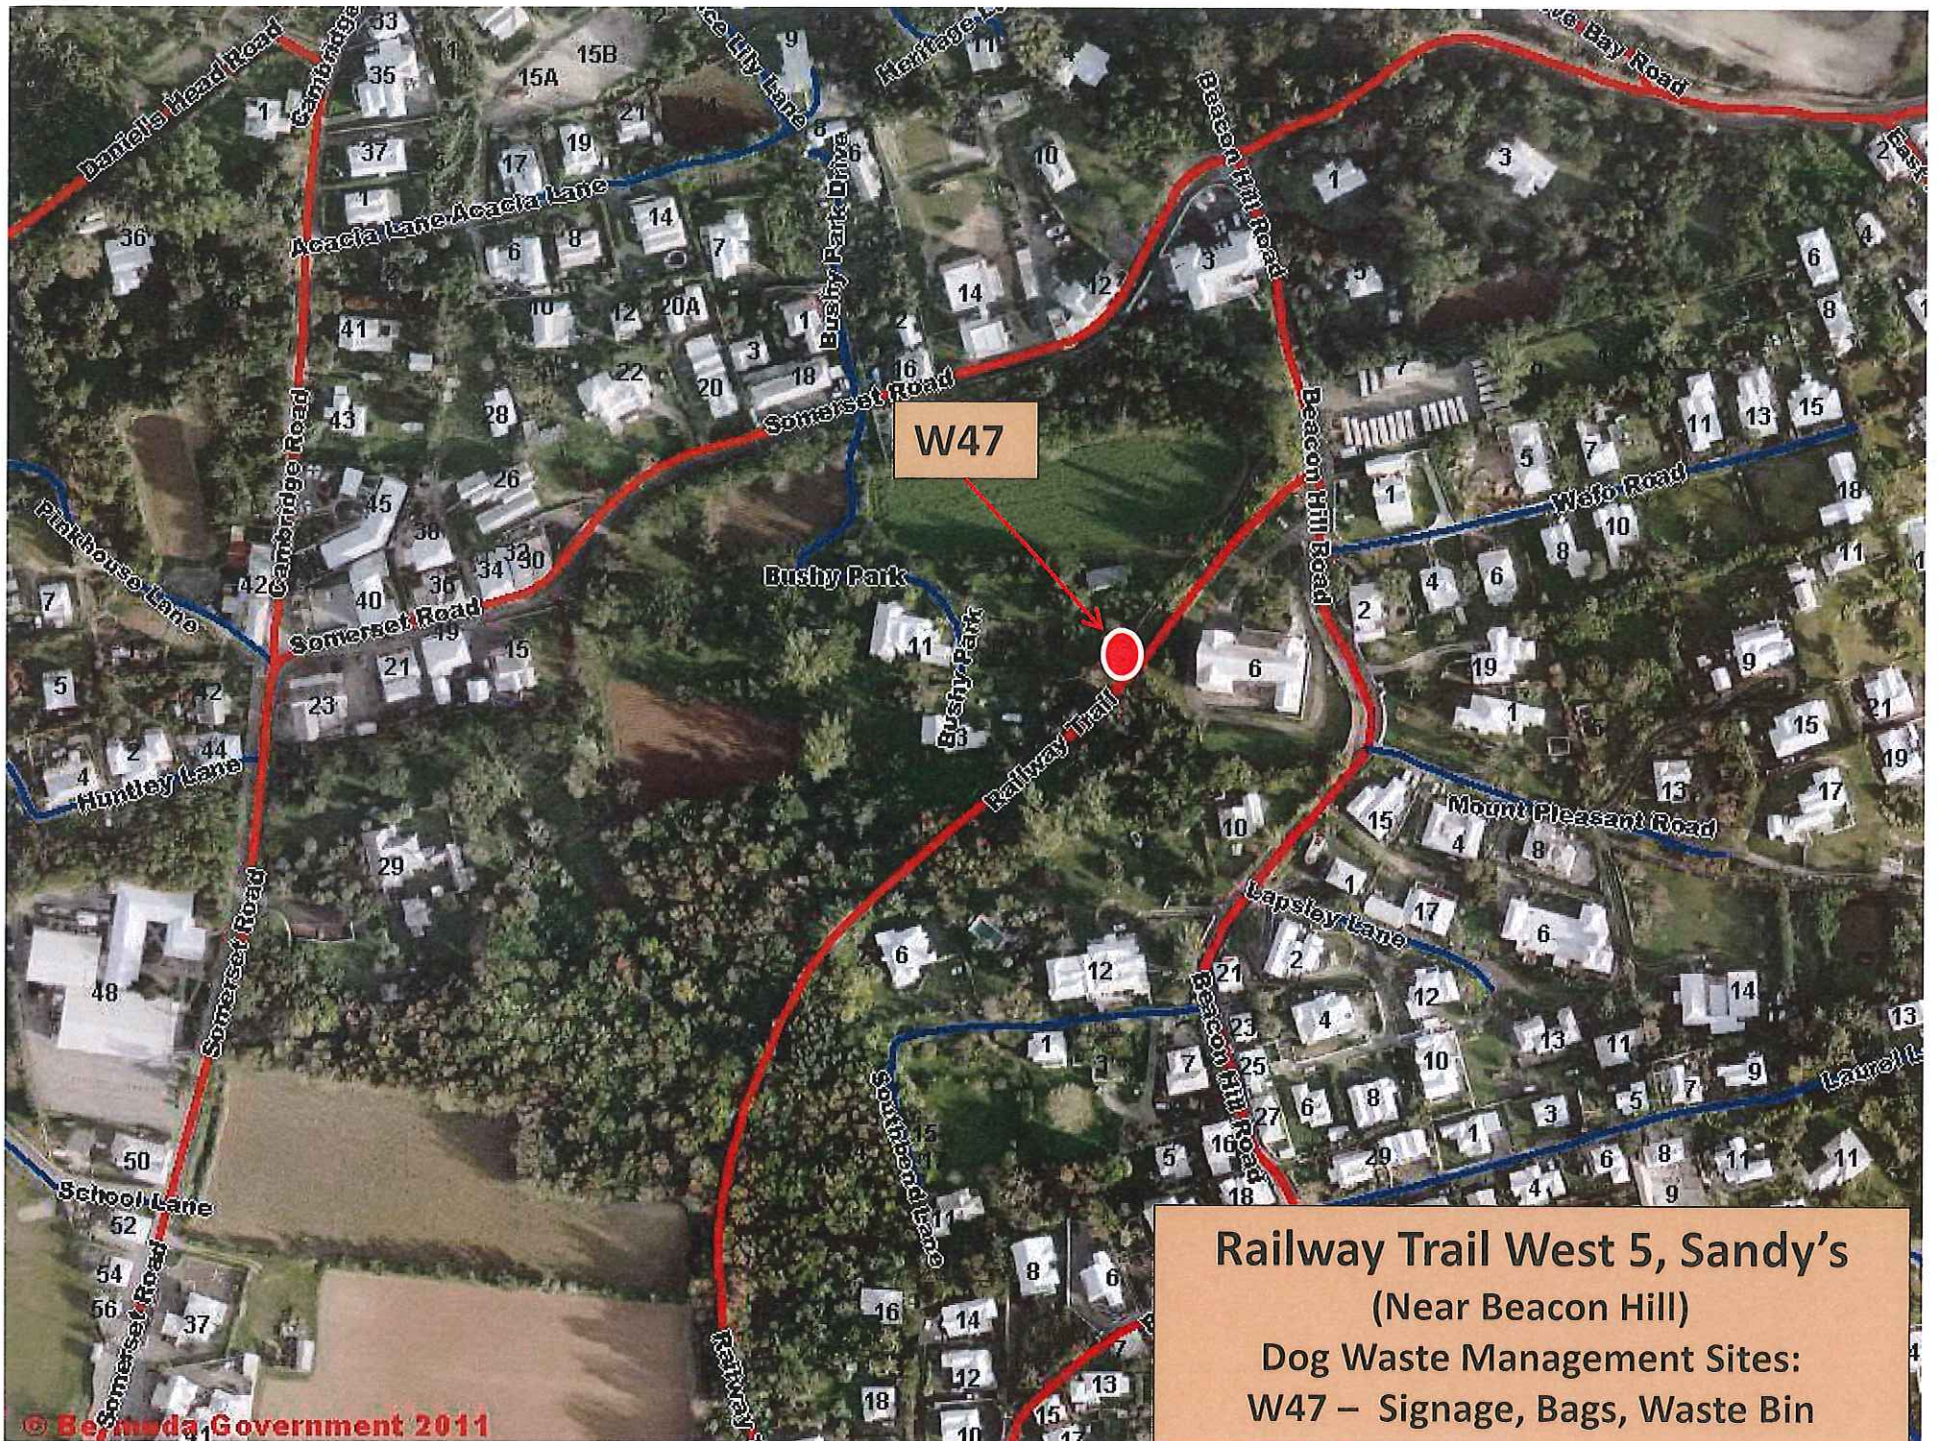

W35

**Railway Trail West 2, Southamptom**  
(Near 'Hands of Love')  
Dog Waste Management Site:  
W35 - Signage, Bags, Waste Bin

W36

**Railway Trail West 2, Southhampton**  
Five Star Island  
W36 - Signage, Bags

W42

**Railway Trail West 4, Southampton**  
(Near Morgan's Point)  
Dog Waste Management Site:  
W42 - Signage, Bags, Waste Bin

W43

**Railway Trail West 4, Sandy's  
(Near Parsonage Rd.)  
Dog Waste Management Sites  
W43 – Signage, Bin**

W44

Hog Bay Park, Sandys  
Dog Waste Management Site:  
W44 - Signage

W45

W46

**Fort Scaur Park, Sandy's  
Dog Waste Management Sites:  
W45 – Bags, Waste Bin  
W46 – Signage, Bags**

W47

**Railway Trail West 5, Sandy's  
(Near Beacon Hill)  
Dog Waste Management Sites:  
W47 – Signage, Bags, Waste Bin**