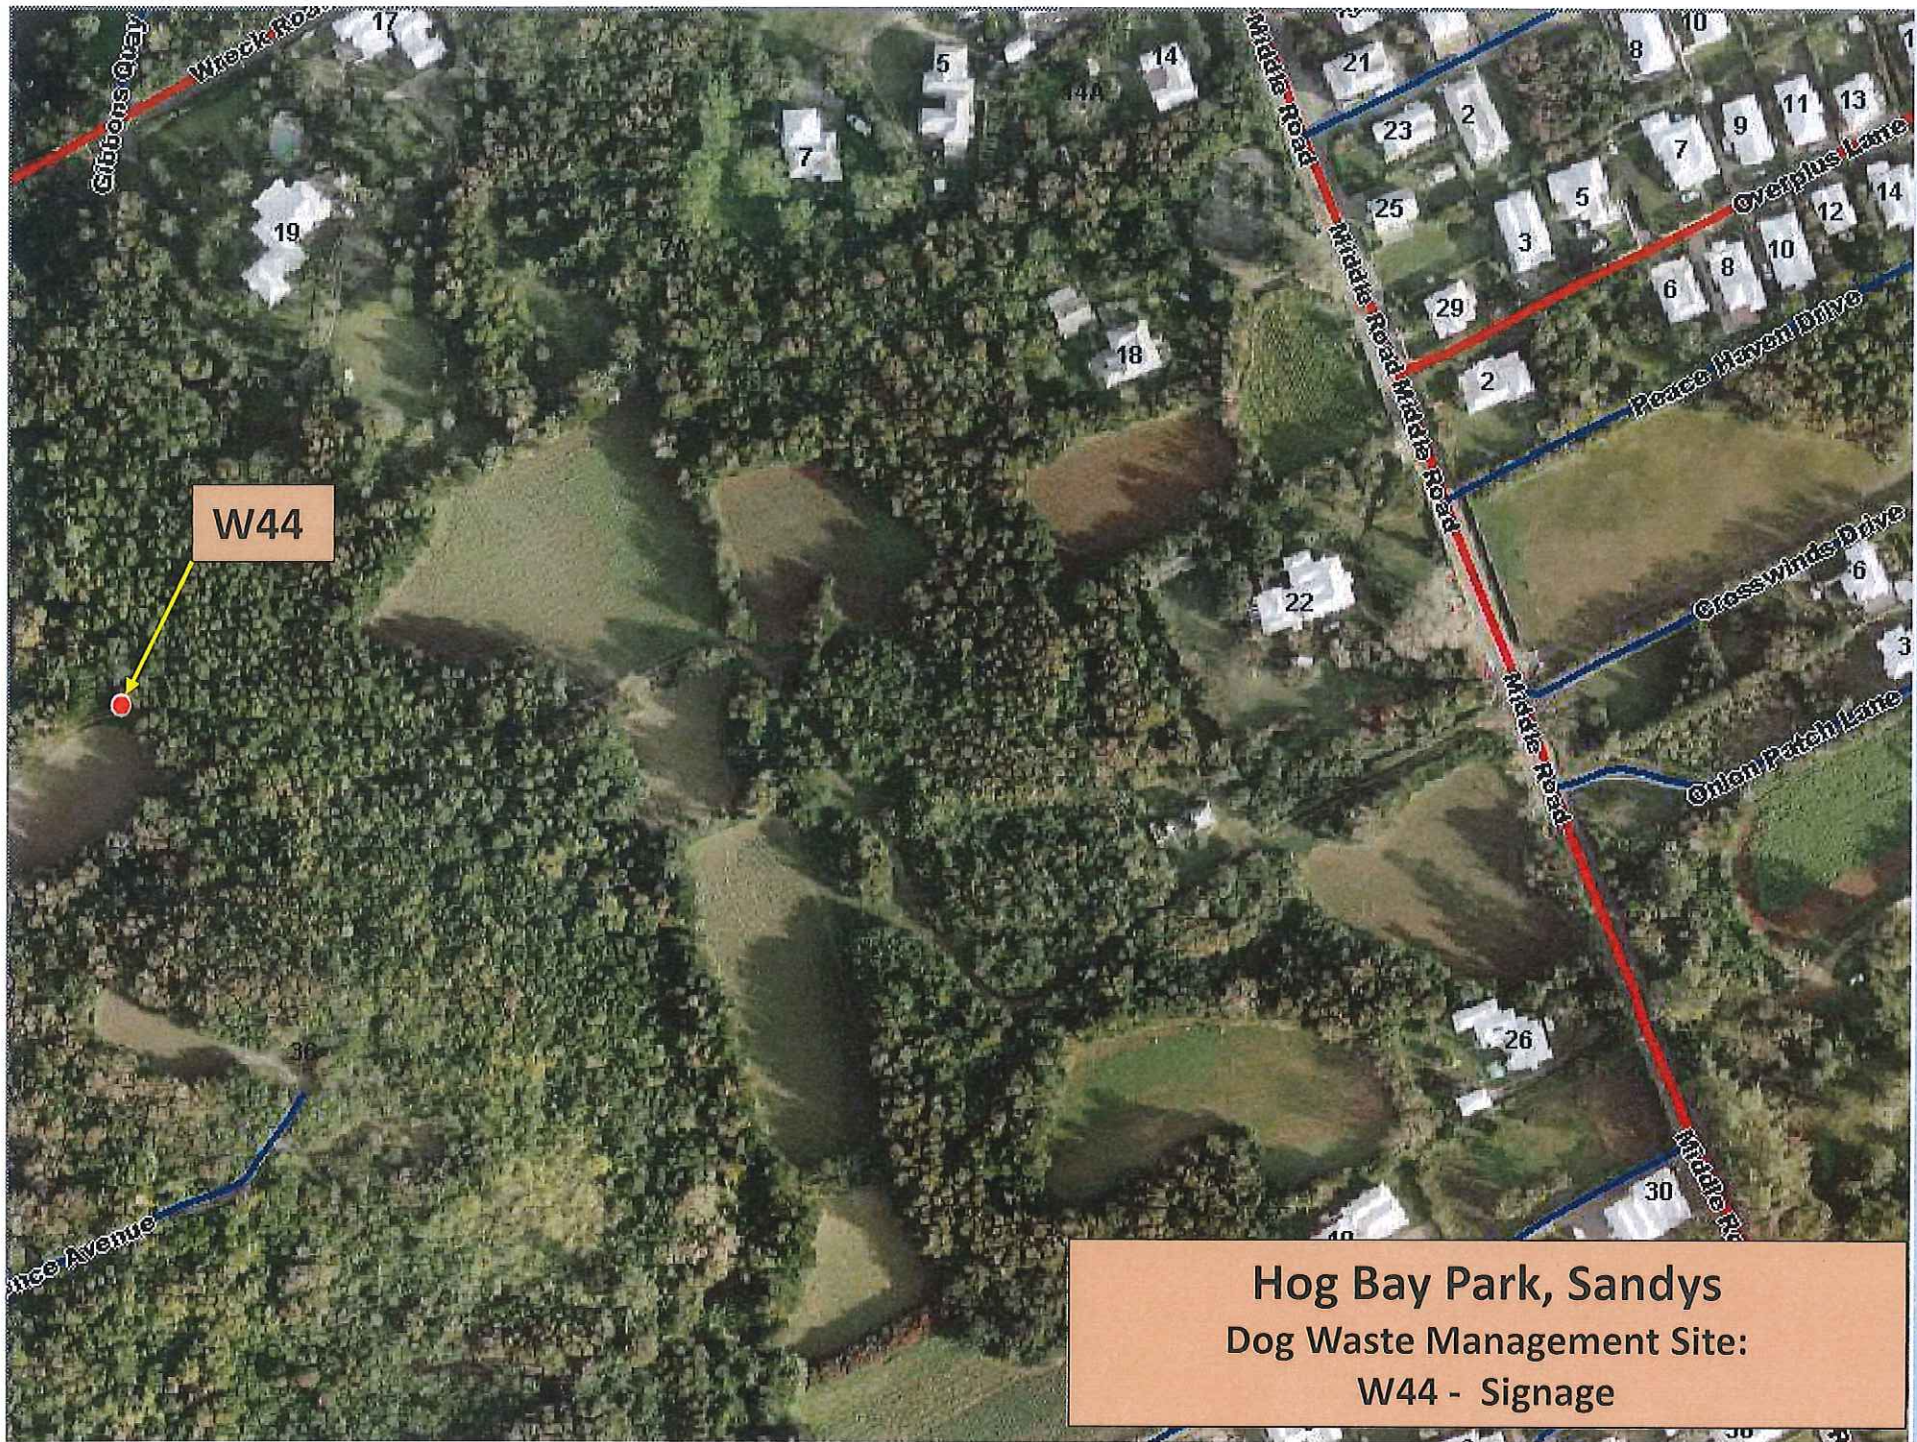

W44

Hog Bay Park, Sandys
Dog Waste Management Site:
W44 - Signage