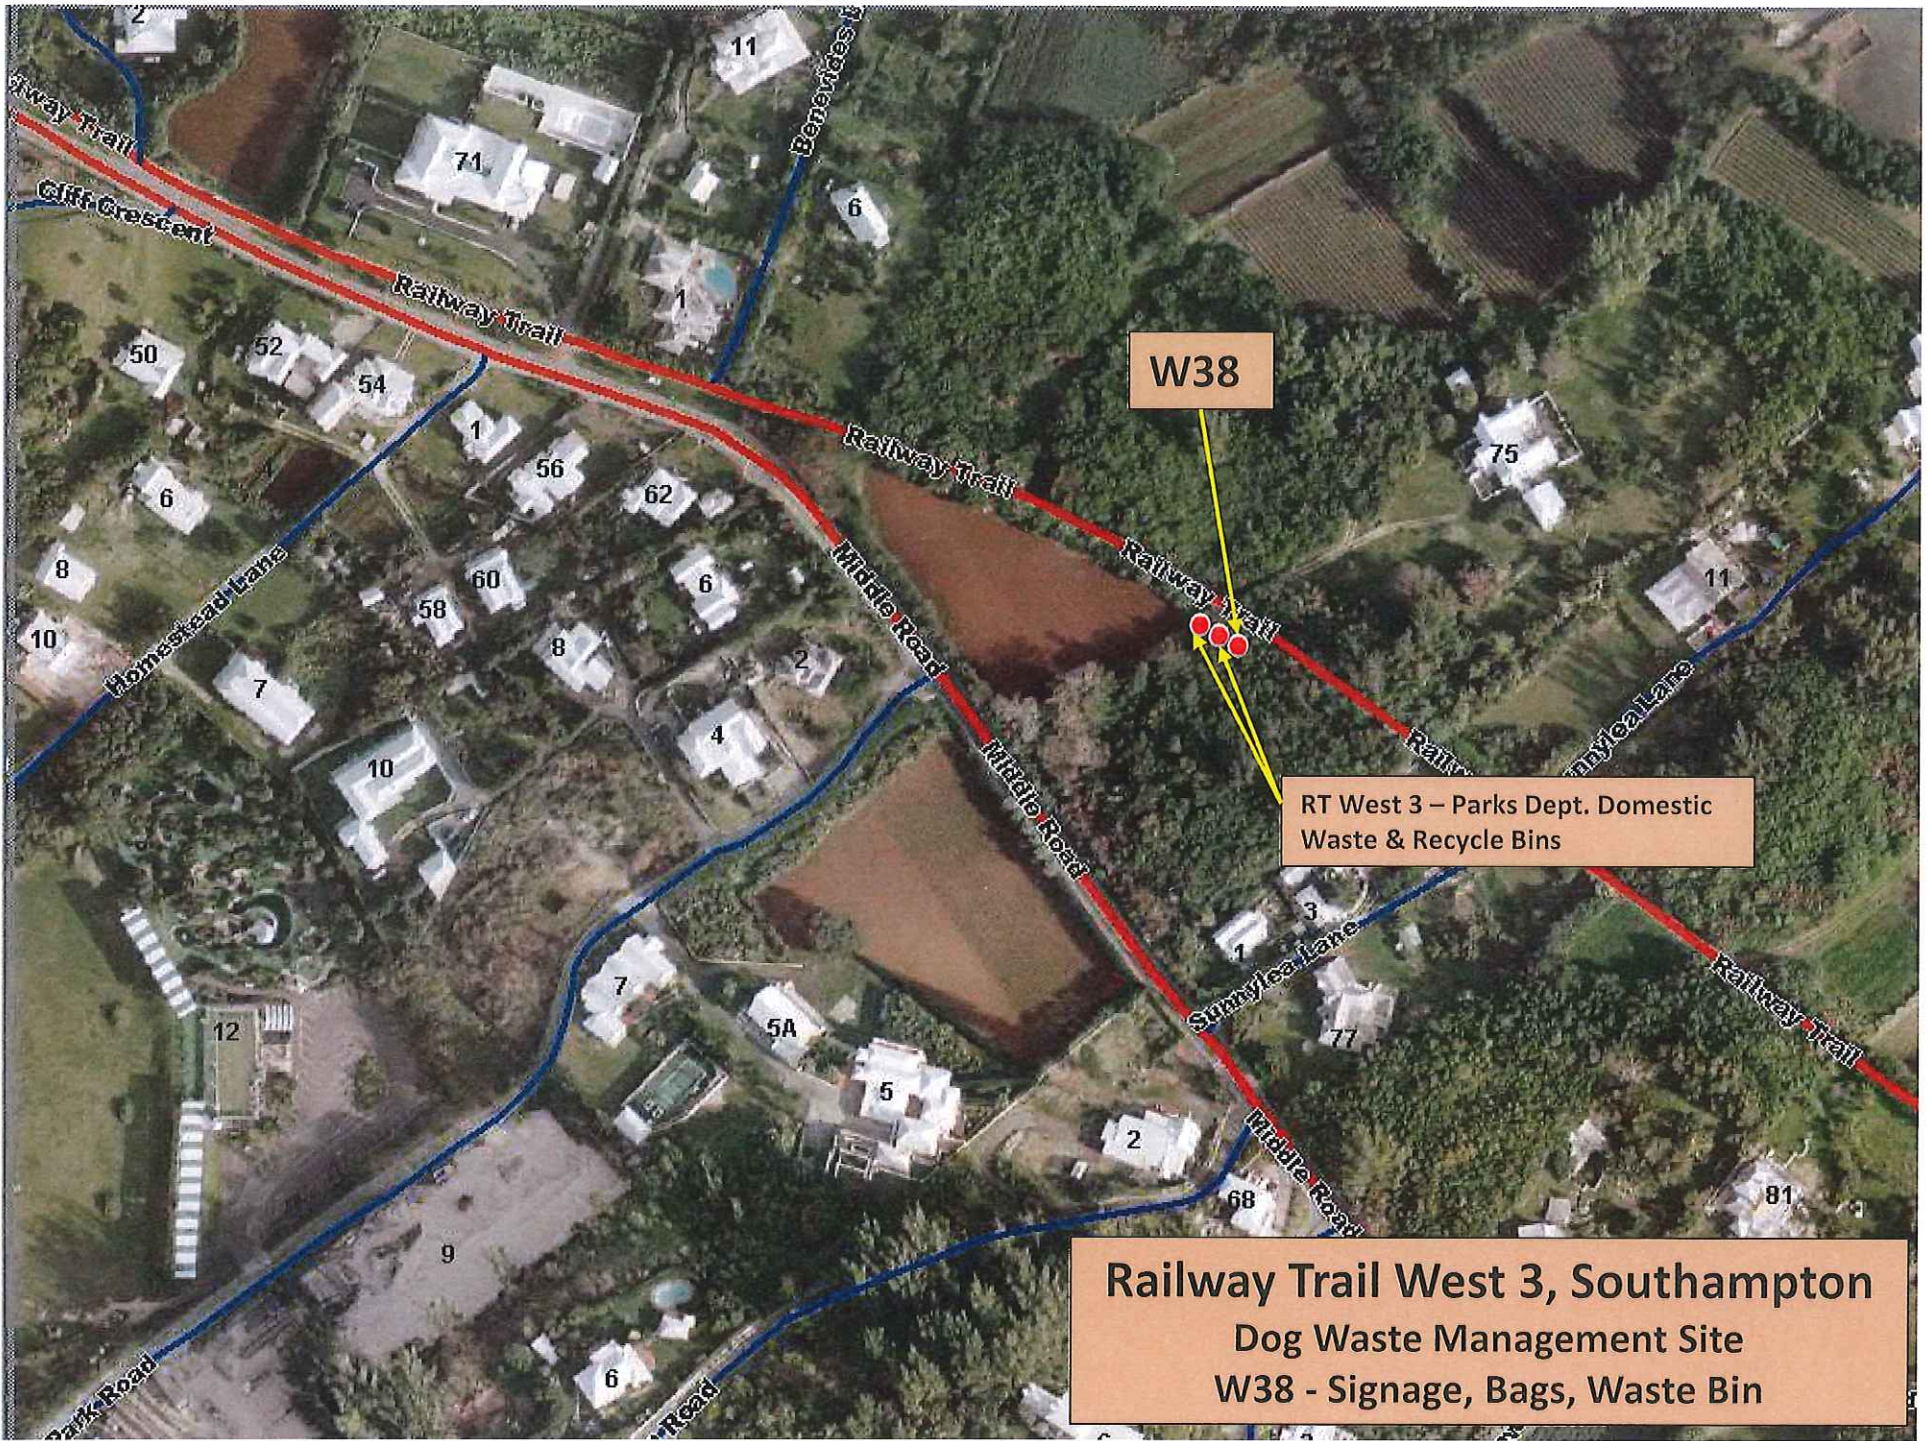

W35

**Railway Trail West 2, Southamptom**  
(Near 'Hands of Love')  
Dog Waste Management Site:  
W35 - Signage, Bags, Waste Bin

W36

**Railway Trail West 2, Southhampton**  
Five Star Island  
W36 - Signage, Bags

W38

RT West 3 - Parks Dept. Domestic Waste & Recycle Bins

**Railway Trail West 3, Southampton  
Dog Waste Management Site  
W38 - Signage, Bags, Waste Bin**

W39

**Railway Trail West 3, Southampton**  
(Near Jennings Bay Rd.)  
Dog Waste Management Site:  
W39 - Signage, Bags, Waste Bin

W44

Hog Bay Park, Sandys  
Dog Waste Management Site:  
W44 - Signage

W45

W46

**Fort Scaur Park, Sandy's  
Dog Waste Management Sites:  
W45 – Bags, Waste Bin  
W46 – Signage, Bags**

W47

**Railway Trail West 5, Sandy's  
(Near Beacon Hill)  
Dog Waste Management Sites:  
W47 – Signage, Bags, Waste Bin**

W48

**Railway Trail West 5,  
(Near Heydon Tru  
Dog Waste Manage**