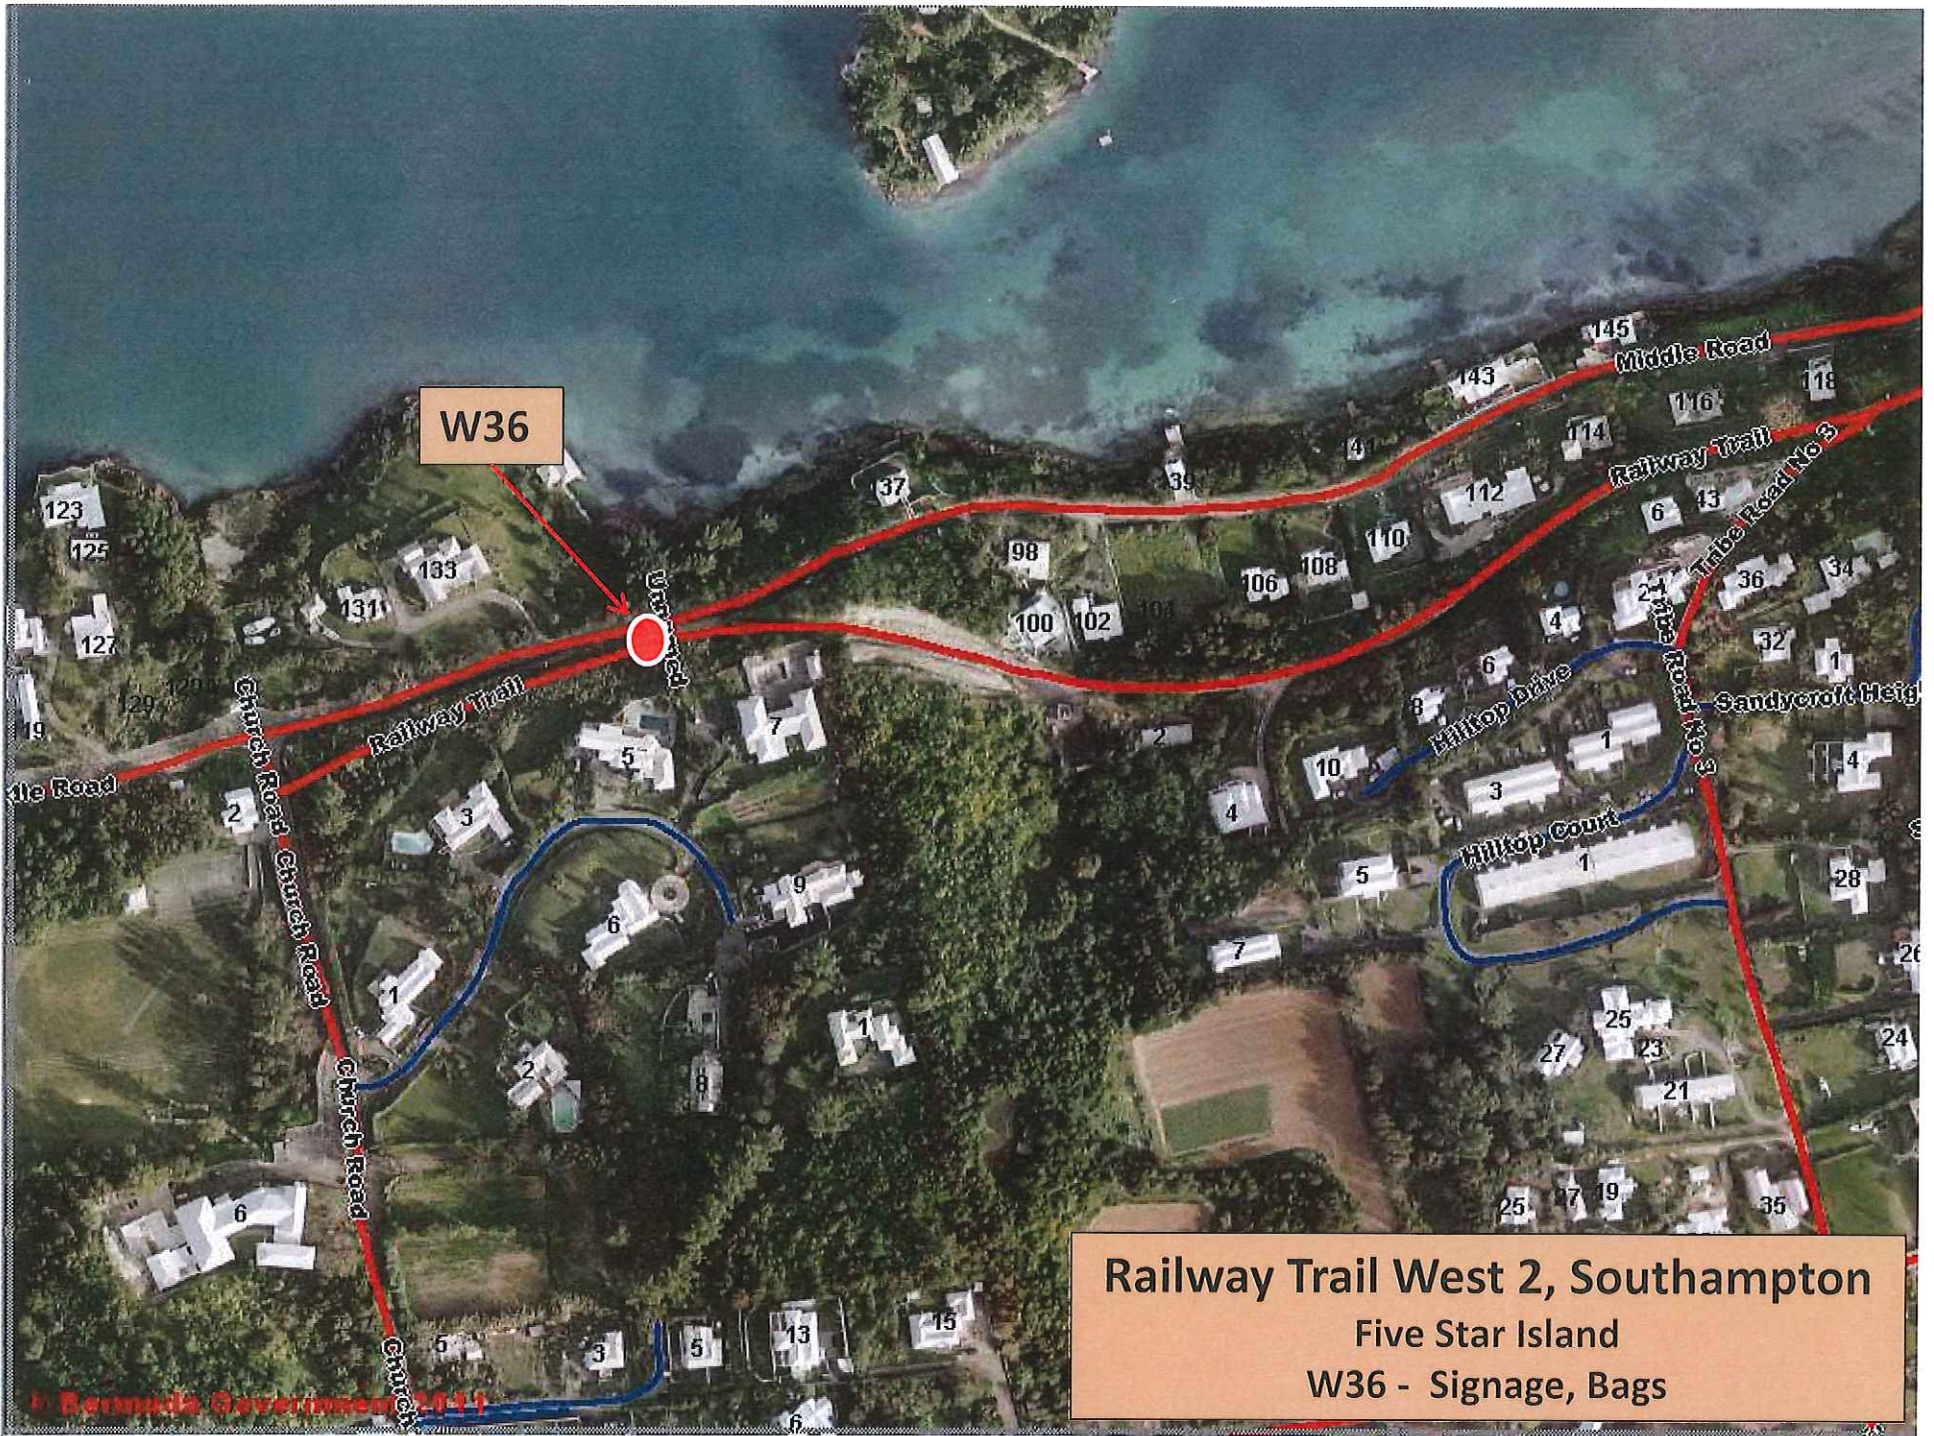

W32

Astwood Park, Warwick  
Dog Waste Management Sites  
W32 – Signage

W33

**Railway Trail West 1, Warwick**  
(Near Bulkhead Drive)  
Dog Waste Management Site:  
W33 - Signage, Bags, Waste Bin

W34

**Chaplin Bay Park, Warwick**  
**Dog Waste Management Site:**  
**W34 - Signage, Bags, Waste Bin**

W35

**Railway Trail West 2, Southamptom**  
(Near 'Hands of Love')  
Dog Waste Management Site:  
W35 - Signage, Bags, Waste Bin

W36

**Railway Trail West 2, Southhampton**  
Five Star Island  
W36 - Signage, Bags

W44

Hog Bay Park, Sandys  
Dog Waste Management Site:  
W44 - Signage

W45

W46

**Fort Scaur Park, Sandy's  
Dog Waste Management Sites:  
W45 – Bags, Waste Bin  
W46 – Signage, Bags**

W47

**Railway Trail West 5, Sandy's  
(Near Beacon Hill)  
Dog Waste Management Sites:  
W47 – Signage, Bags, Waste Bin**

W48

**Railway Trail West 5,  
(Near Heydon Tru  
Dog Waste Manage**