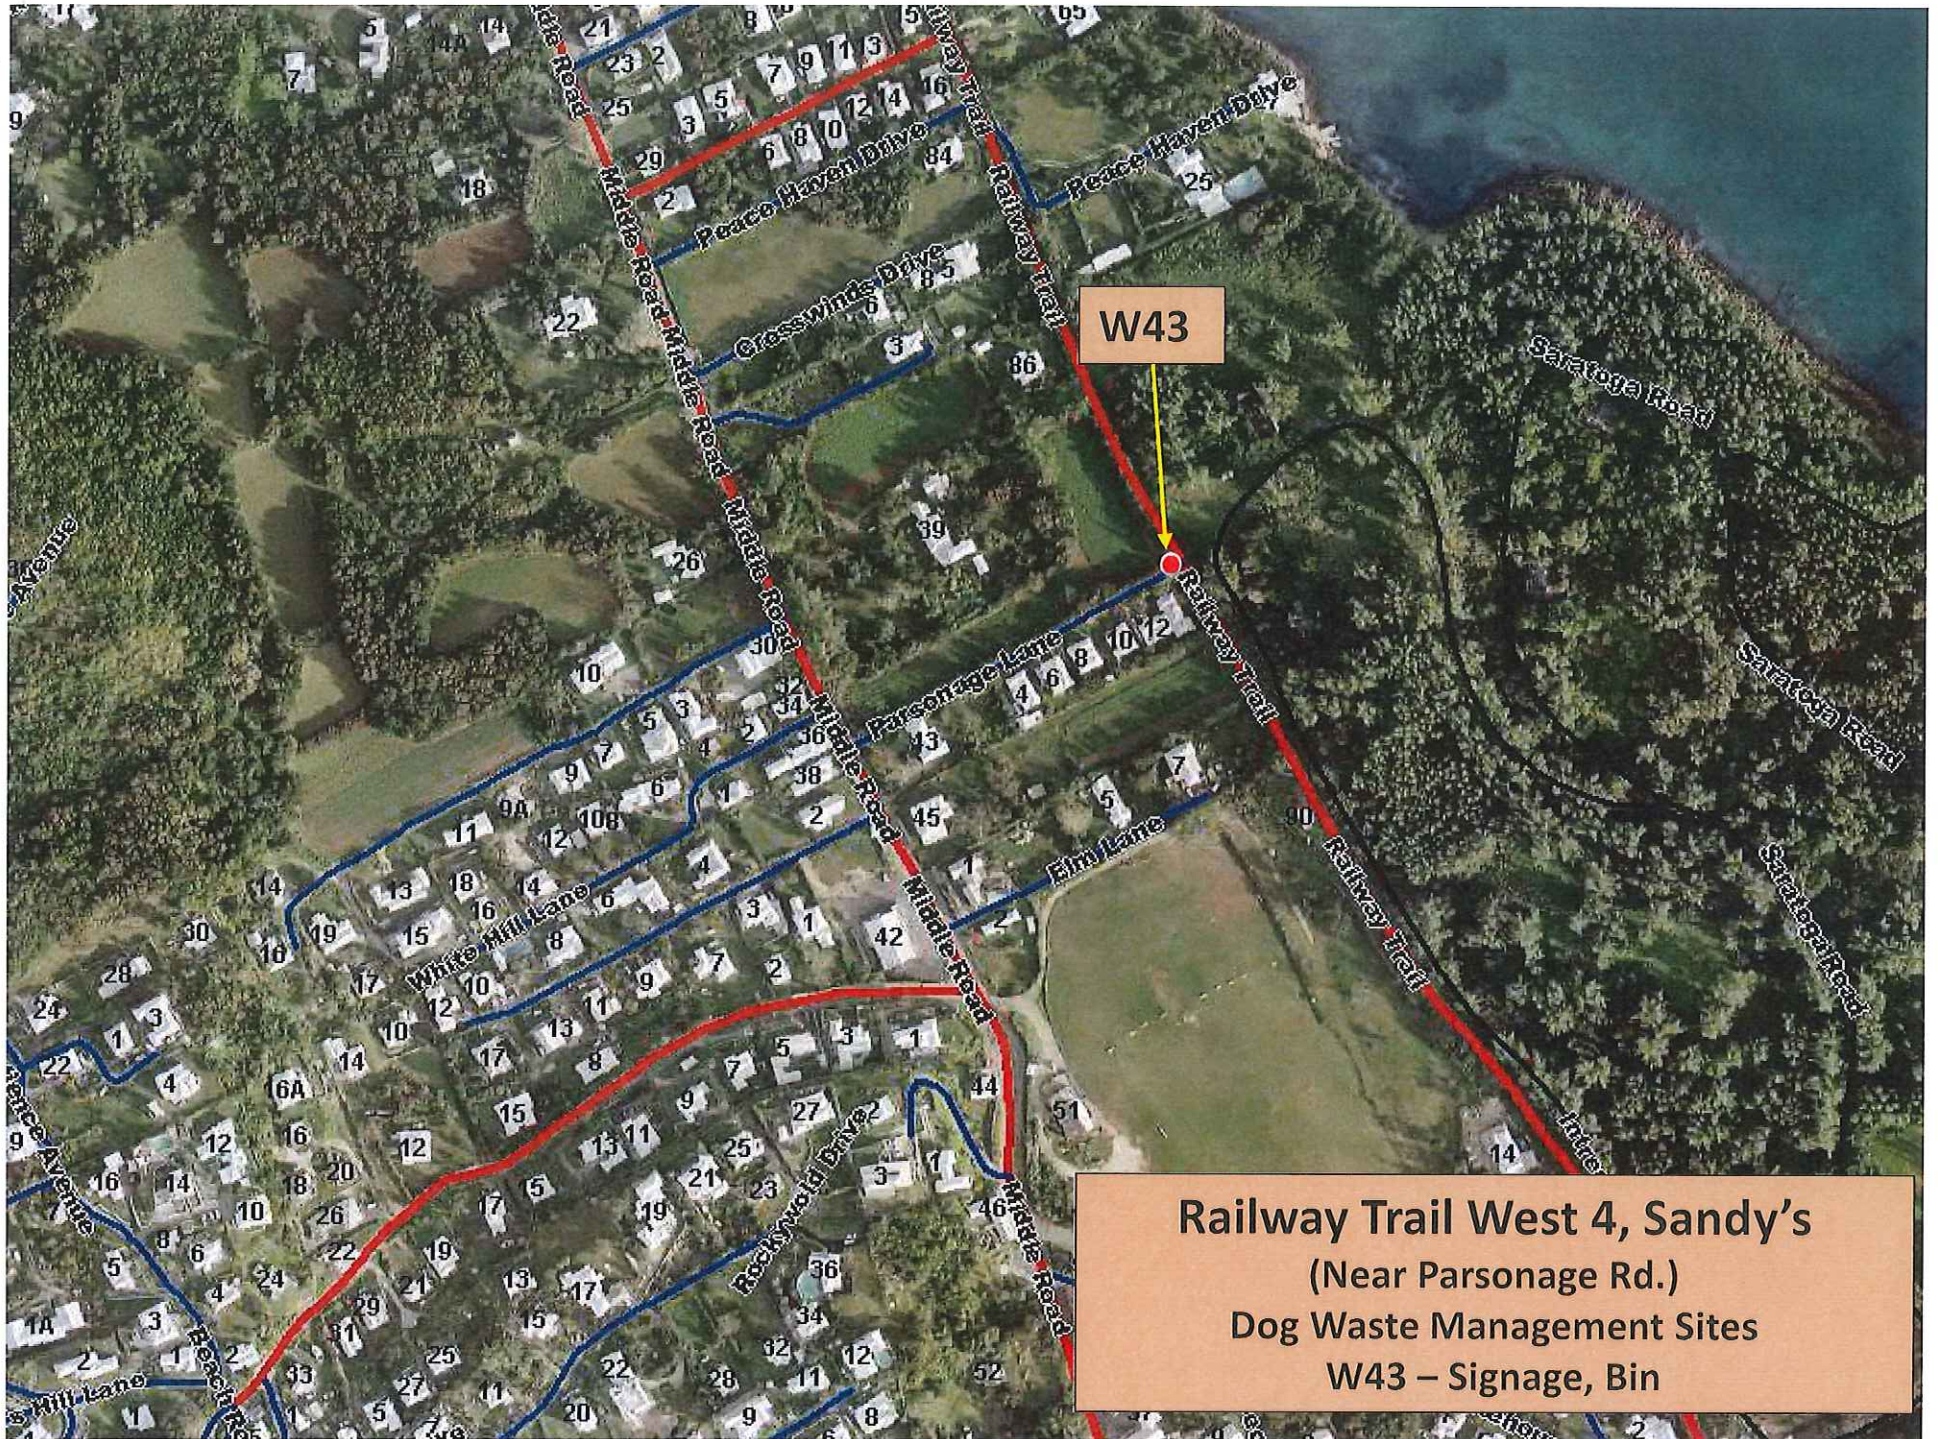

W43

**Railway Trail West 4, Sandy's
(Near Parsonage Rd.)
Dog Waste Management Sites
W43 – Signage, Bin**