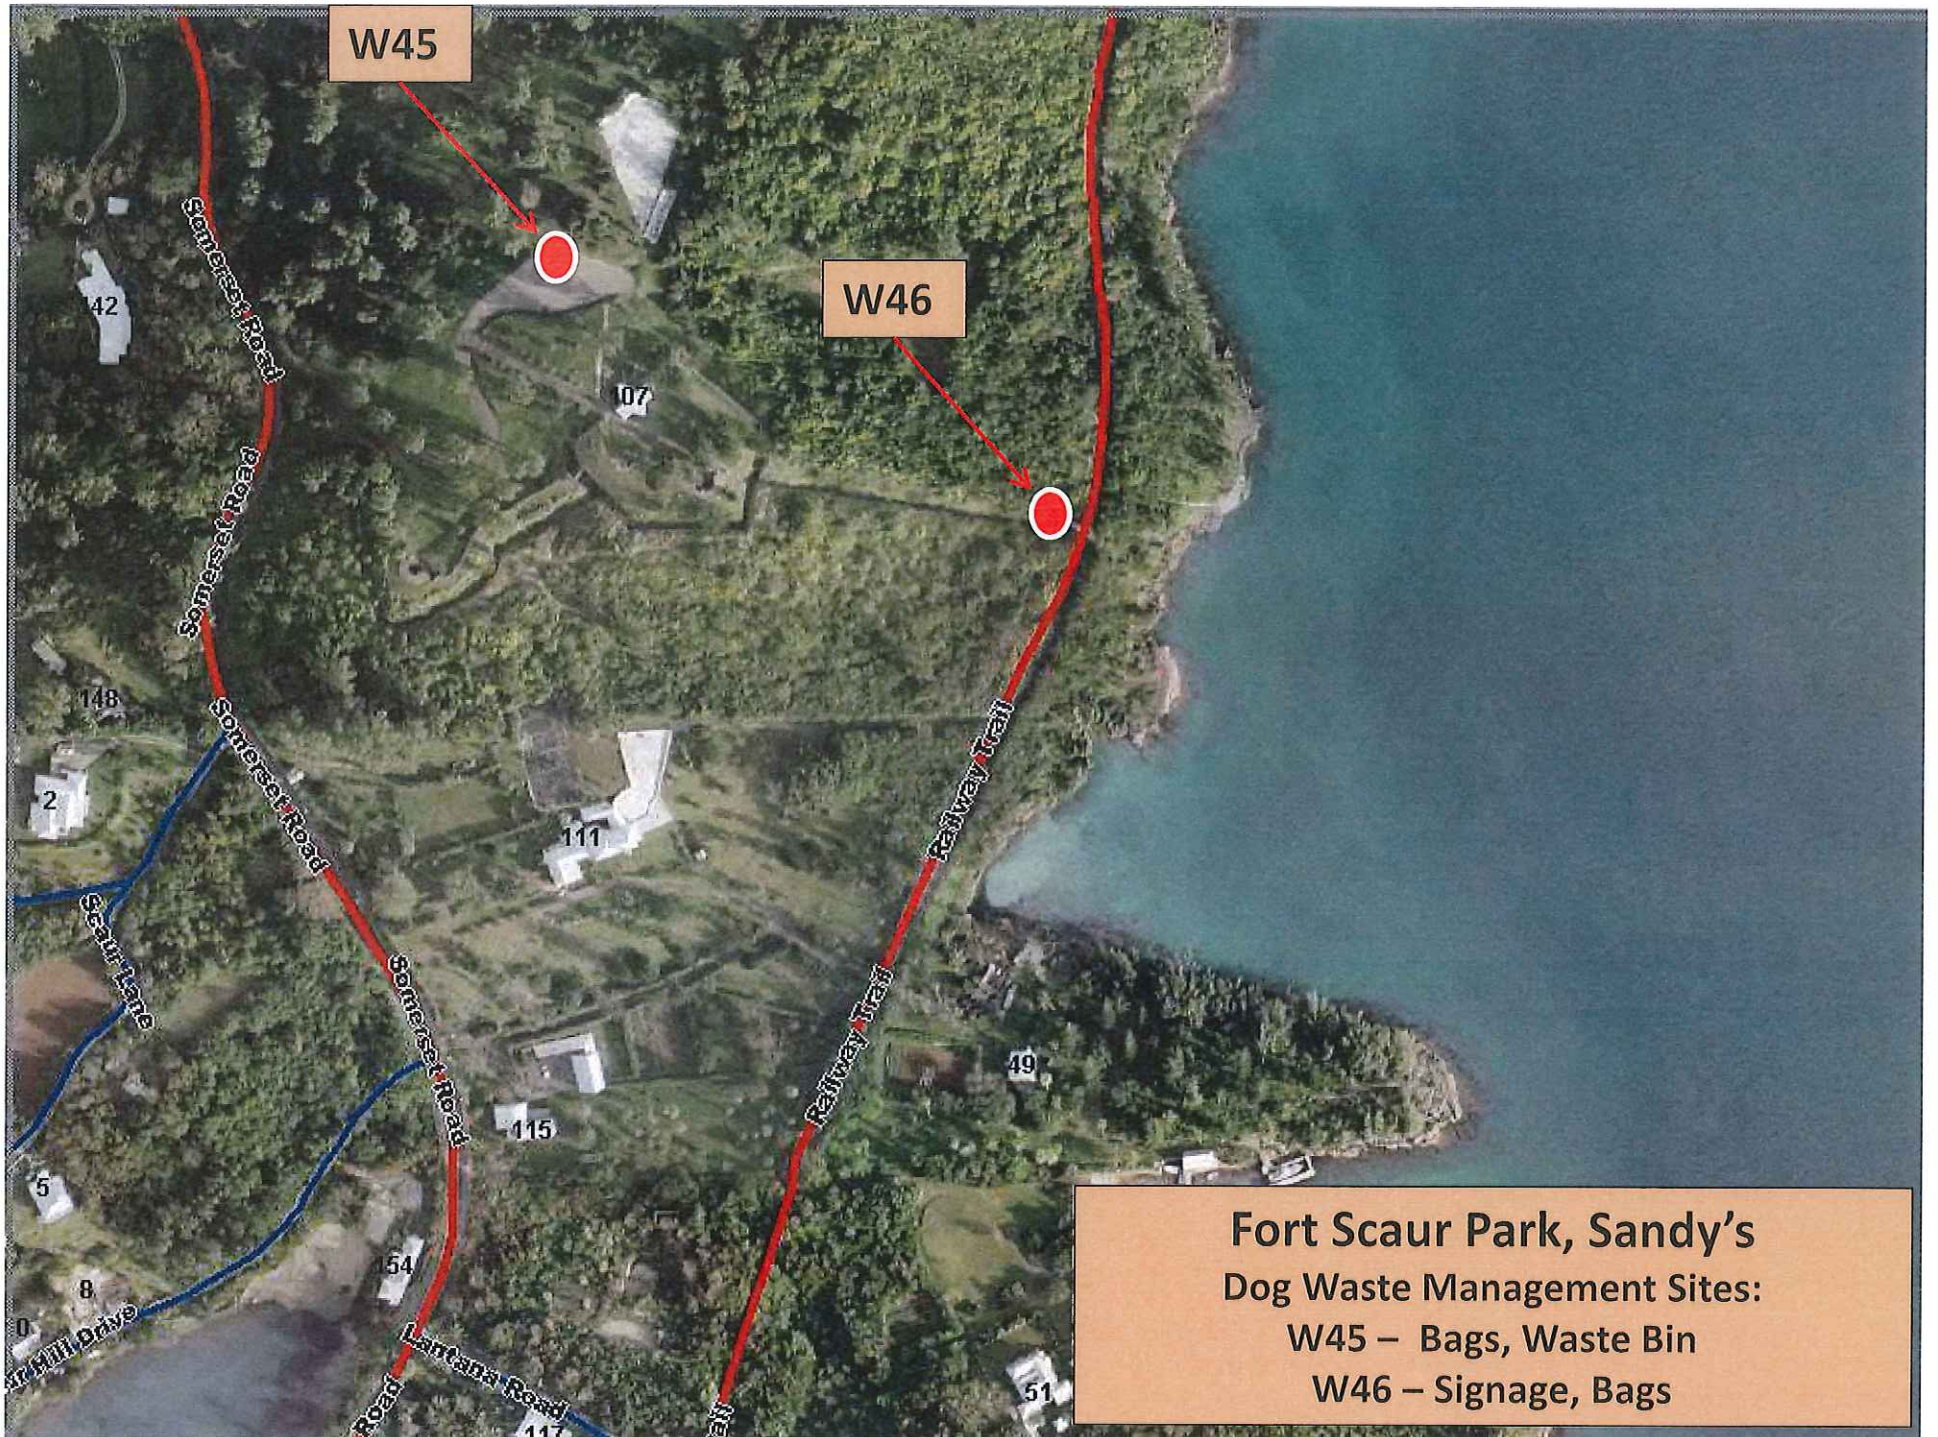

W35

**Railway Trail West 2, Southamptom**  
(Near 'Hands of Love')  
Dog Waste Management Site:  
W35 - Signage, Bags, Waste Bin

W36

**Railway Trail West 2, Southhampton**  
Five Star Island  
W36 - Signage, Bags

W42

**Railway Trail West 4, Southampton**  
(Near Morgan's Point)  
Dog Waste Management Site:  
W42 - Signage, Bags, Waste Bin

W43

**Railway Trail West 4, Sandy's  
(Near Parsonage Rd.)  
Dog Waste Management Sites  
W43 – Signage, Bin**

W44

Hog Bay Park, Sandys  
Dog Waste Management Site:  
W44 - Signage

W45

W46

**Fort Scaur Park, Sandy's  
Dog Waste Management Sites:  
W45 – Bags, Waste Bin  
W46 – Signage, Bags**

W47

**Railway Trail West 5, Sandy's  
(Near Beacon Hill)  
Dog Waste Management Sites:  
W47 – Signage, Bags, Waste Bin**

W48

**Railway Trail West 5,  
(Near Heydon Tru  
Dog Waste Manage**