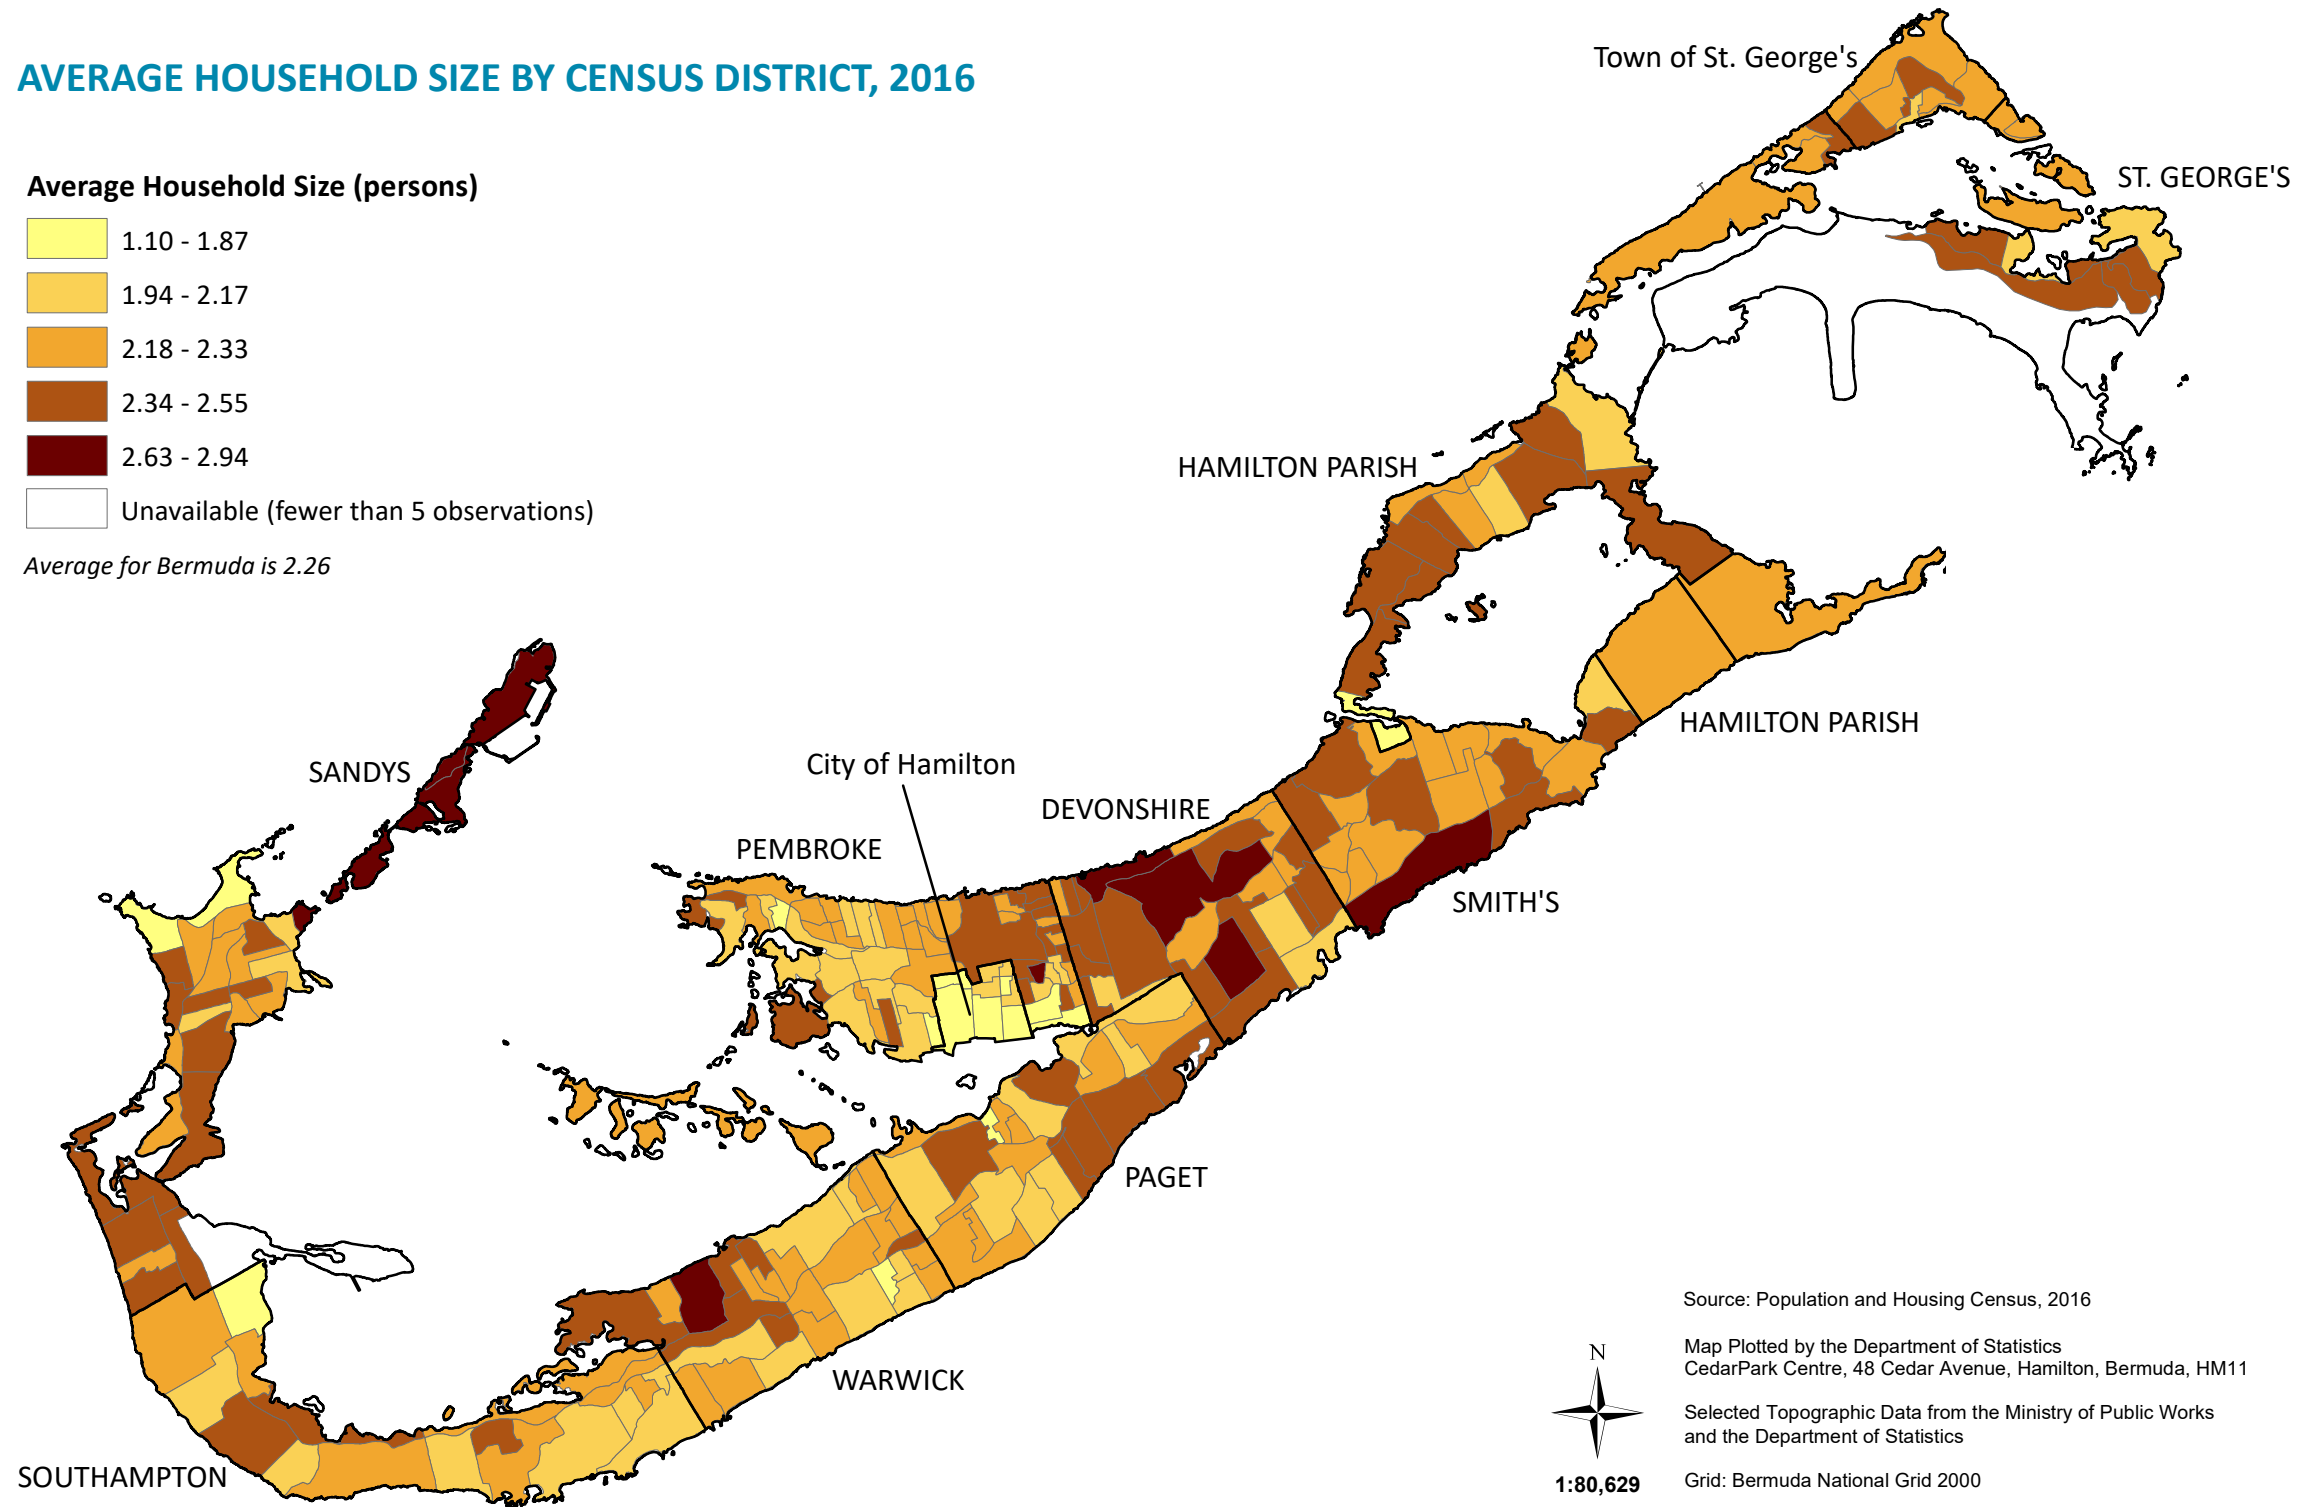

AVERAGE HOUSEHOLD SIZE BY CENSUS DISTRICT, 2016

Average Household Size (persons)

Average for Bermuda is 2.26

Source: Population and Housing Census, 2016

Map Plotted by the Department of Statistics
CedarPark Centre, 48 Cedar Avenue, Hamilton, Bermuda, HM11

Selected Topographic Data from the Ministry of Public Works
and the Department of Statistics

1:80,629

Grid: Bermuda National Grid 2000