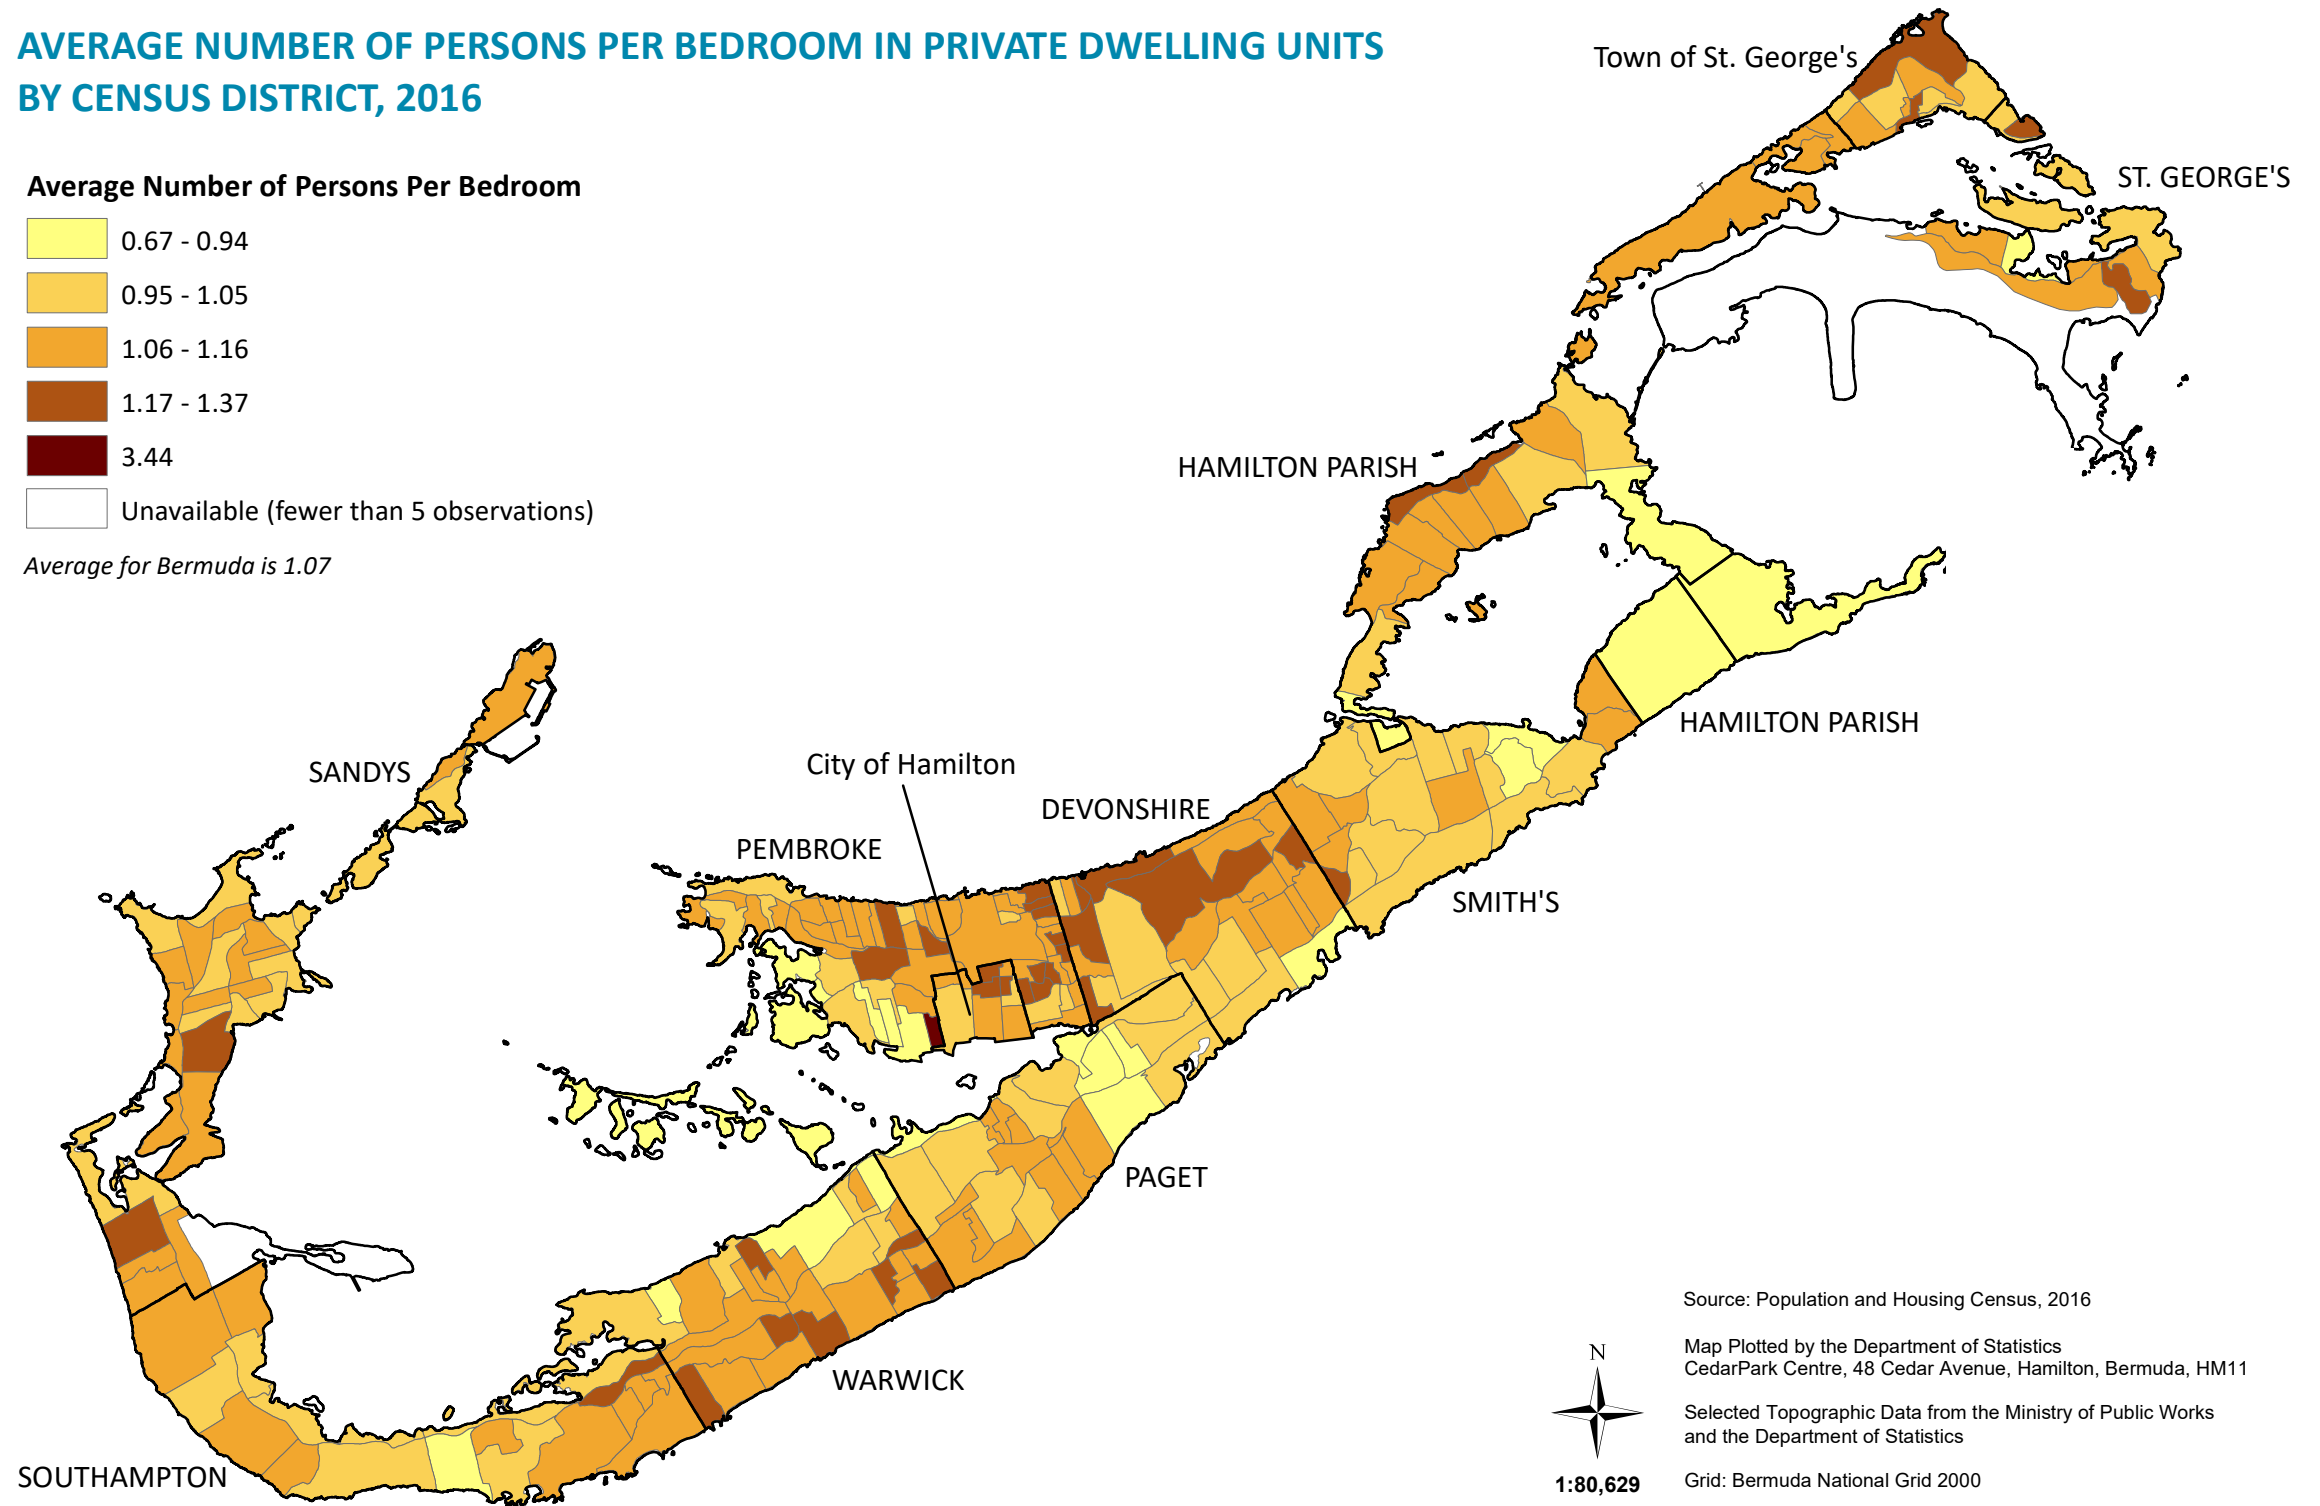

AVERAGE NUMBER OF PERSONS PER BEDROOM IN PRIVATE DWELLING UNITS BY CENSUS DISTRICT, 2016

Average Number of Persons Per Bedroom

Average for Bermuda is 1.07

Source: Population and Housing Census, 2016

Map Plotted by the Department of Statistics
CedarPark Centre, 48 Cedar Avenue, Hamilton, Bermuda, HM11

Selected Topographic Data from the Ministry of Public Works
and the Department of Statistics

1:80,629

Grid: Bermuda National Grid 2000