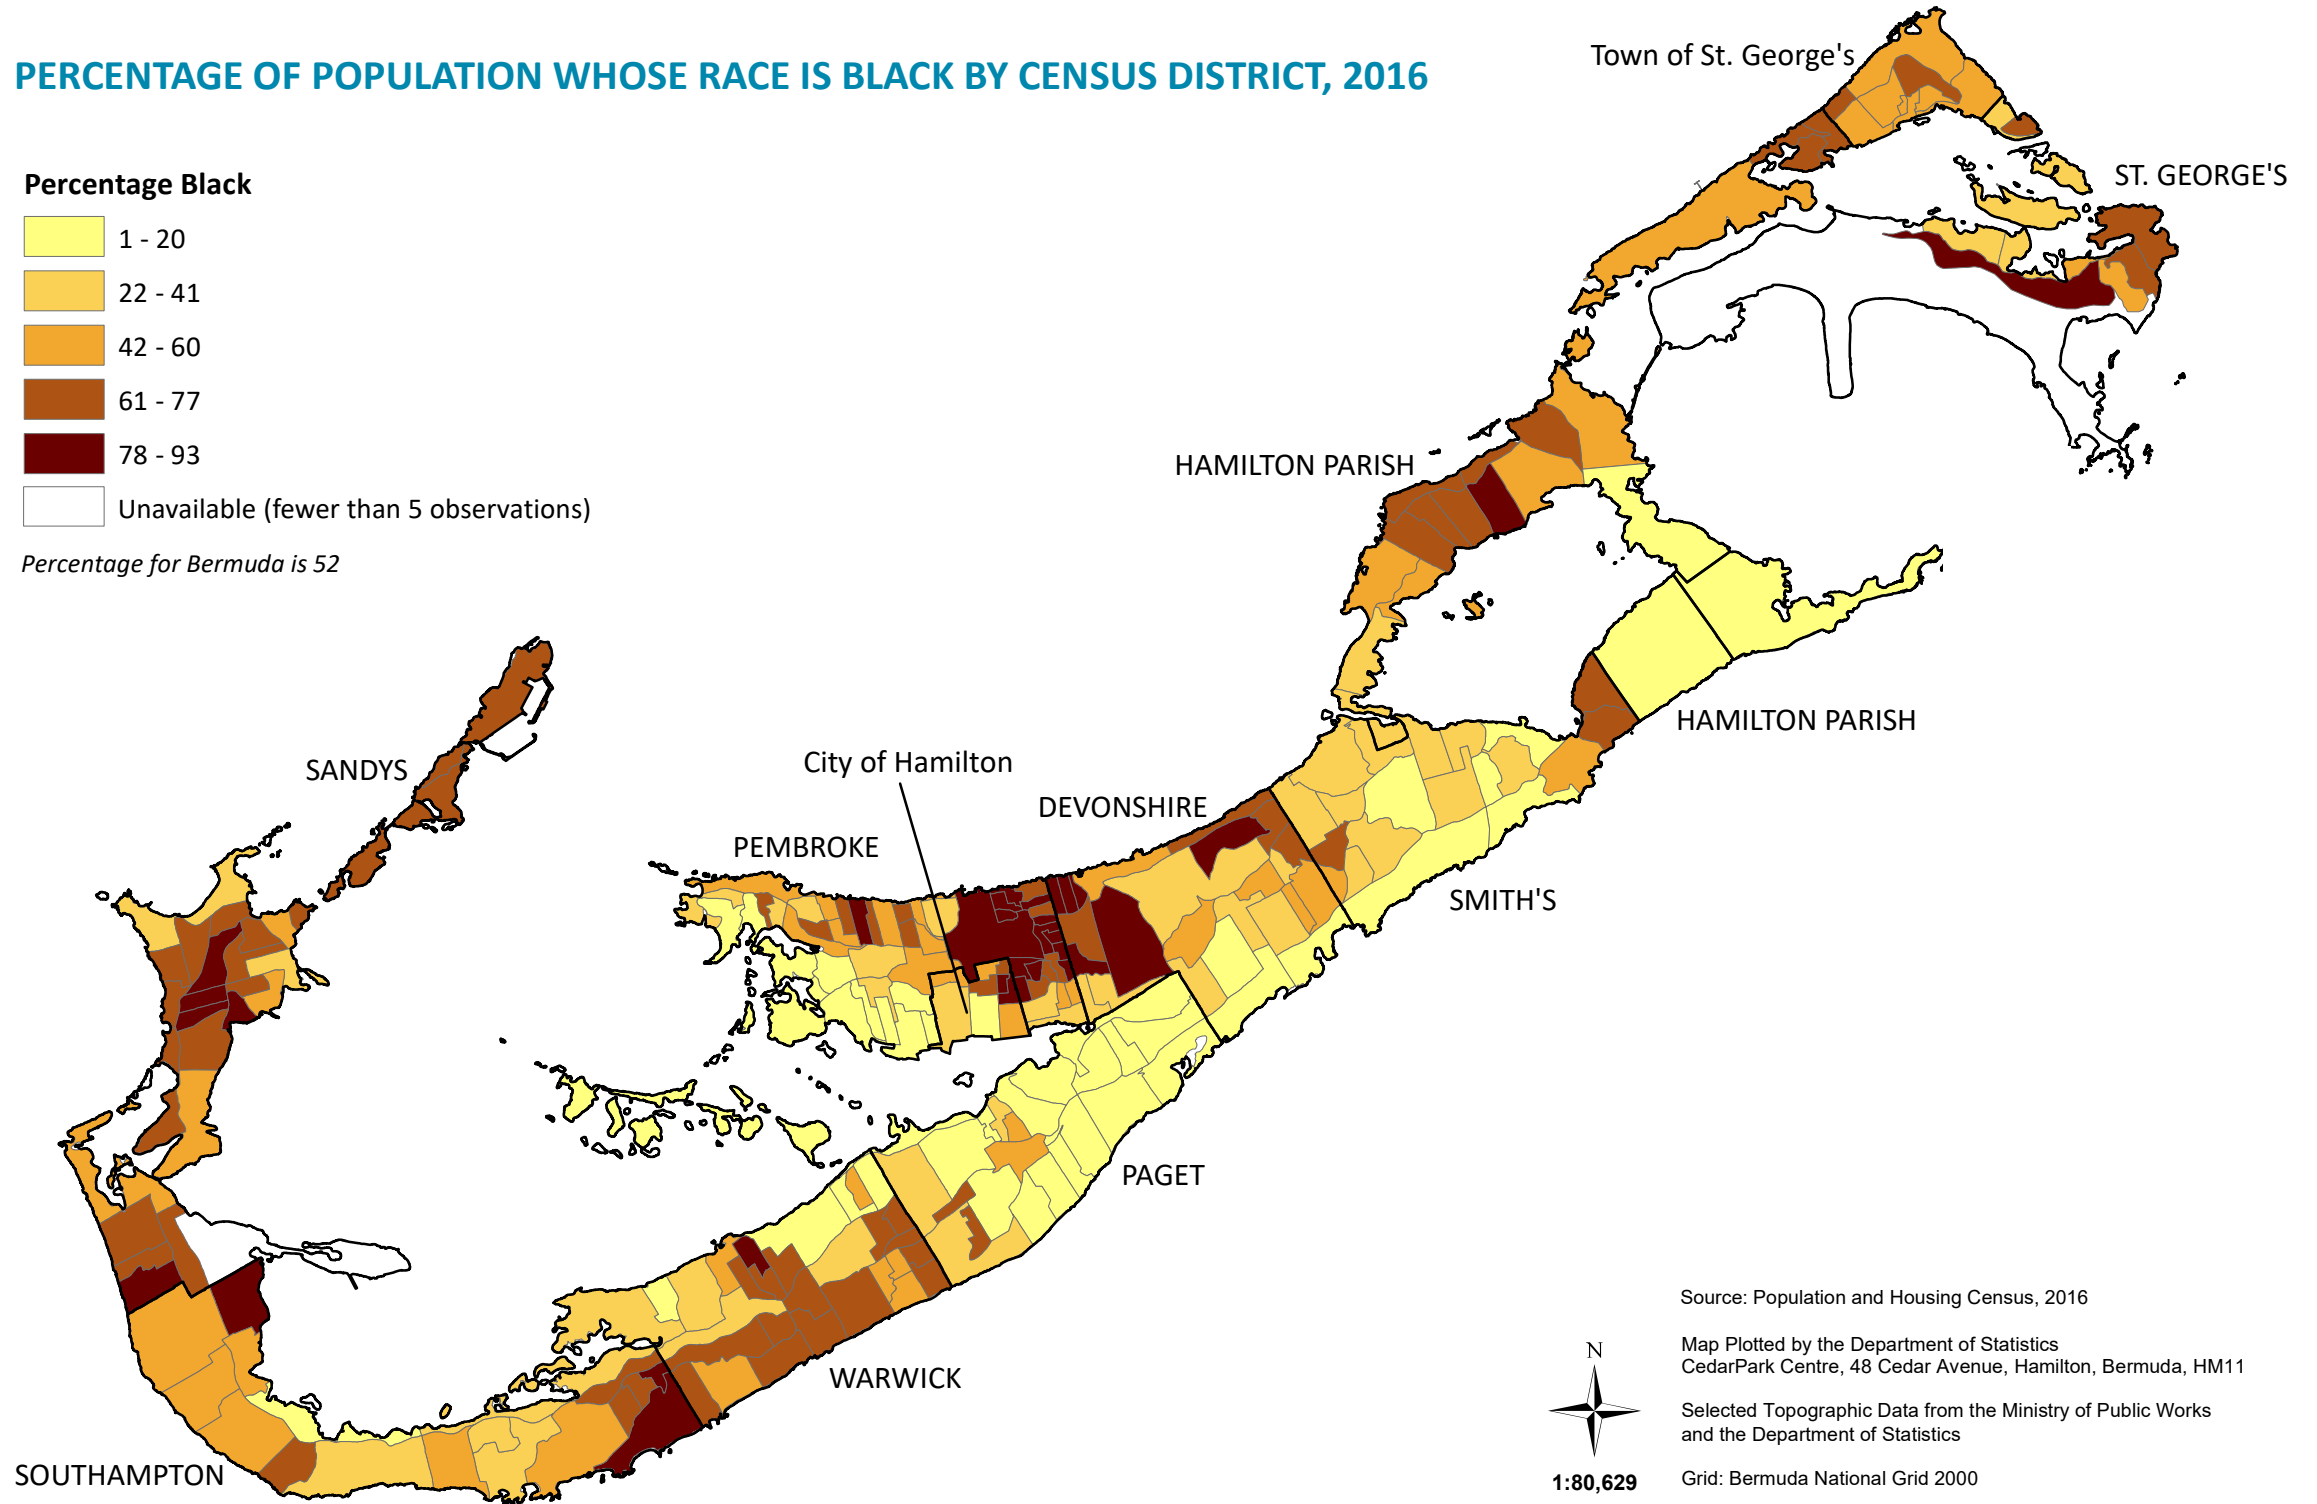

PERCENTAGE OF POPULATION WHOSE RACE IS BLACK BY CENSUS DISTRICT, 2016

Percentage Black

Percentage for Bermuda is 52

Source: Population and Housing Census, 2016

Map Plotted by the Department of Statistics
CedarPark Centre, 48 Cedar Avenue, Hamilton, Bermuda, HM11

Selected Topographic Data from the Ministry of Public Works
and the Department of Statistics

1:80,629

Grid: Bermuda National Grid 2000