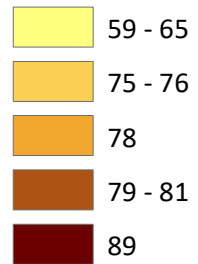

PERCENTAGE OF POPULATION WITH BERMUDIAN STATUS BY PARISH AND MUNICIPALITY, 2016

Percentage Bermudian

Percentage for Bermuda is 79

Source: Population and Housing Census, 2016

Map Plotted by the Department of Statistics
CedarPark Centre, 48 Cedar Avenue, Hamilton, Bermuda, HM11