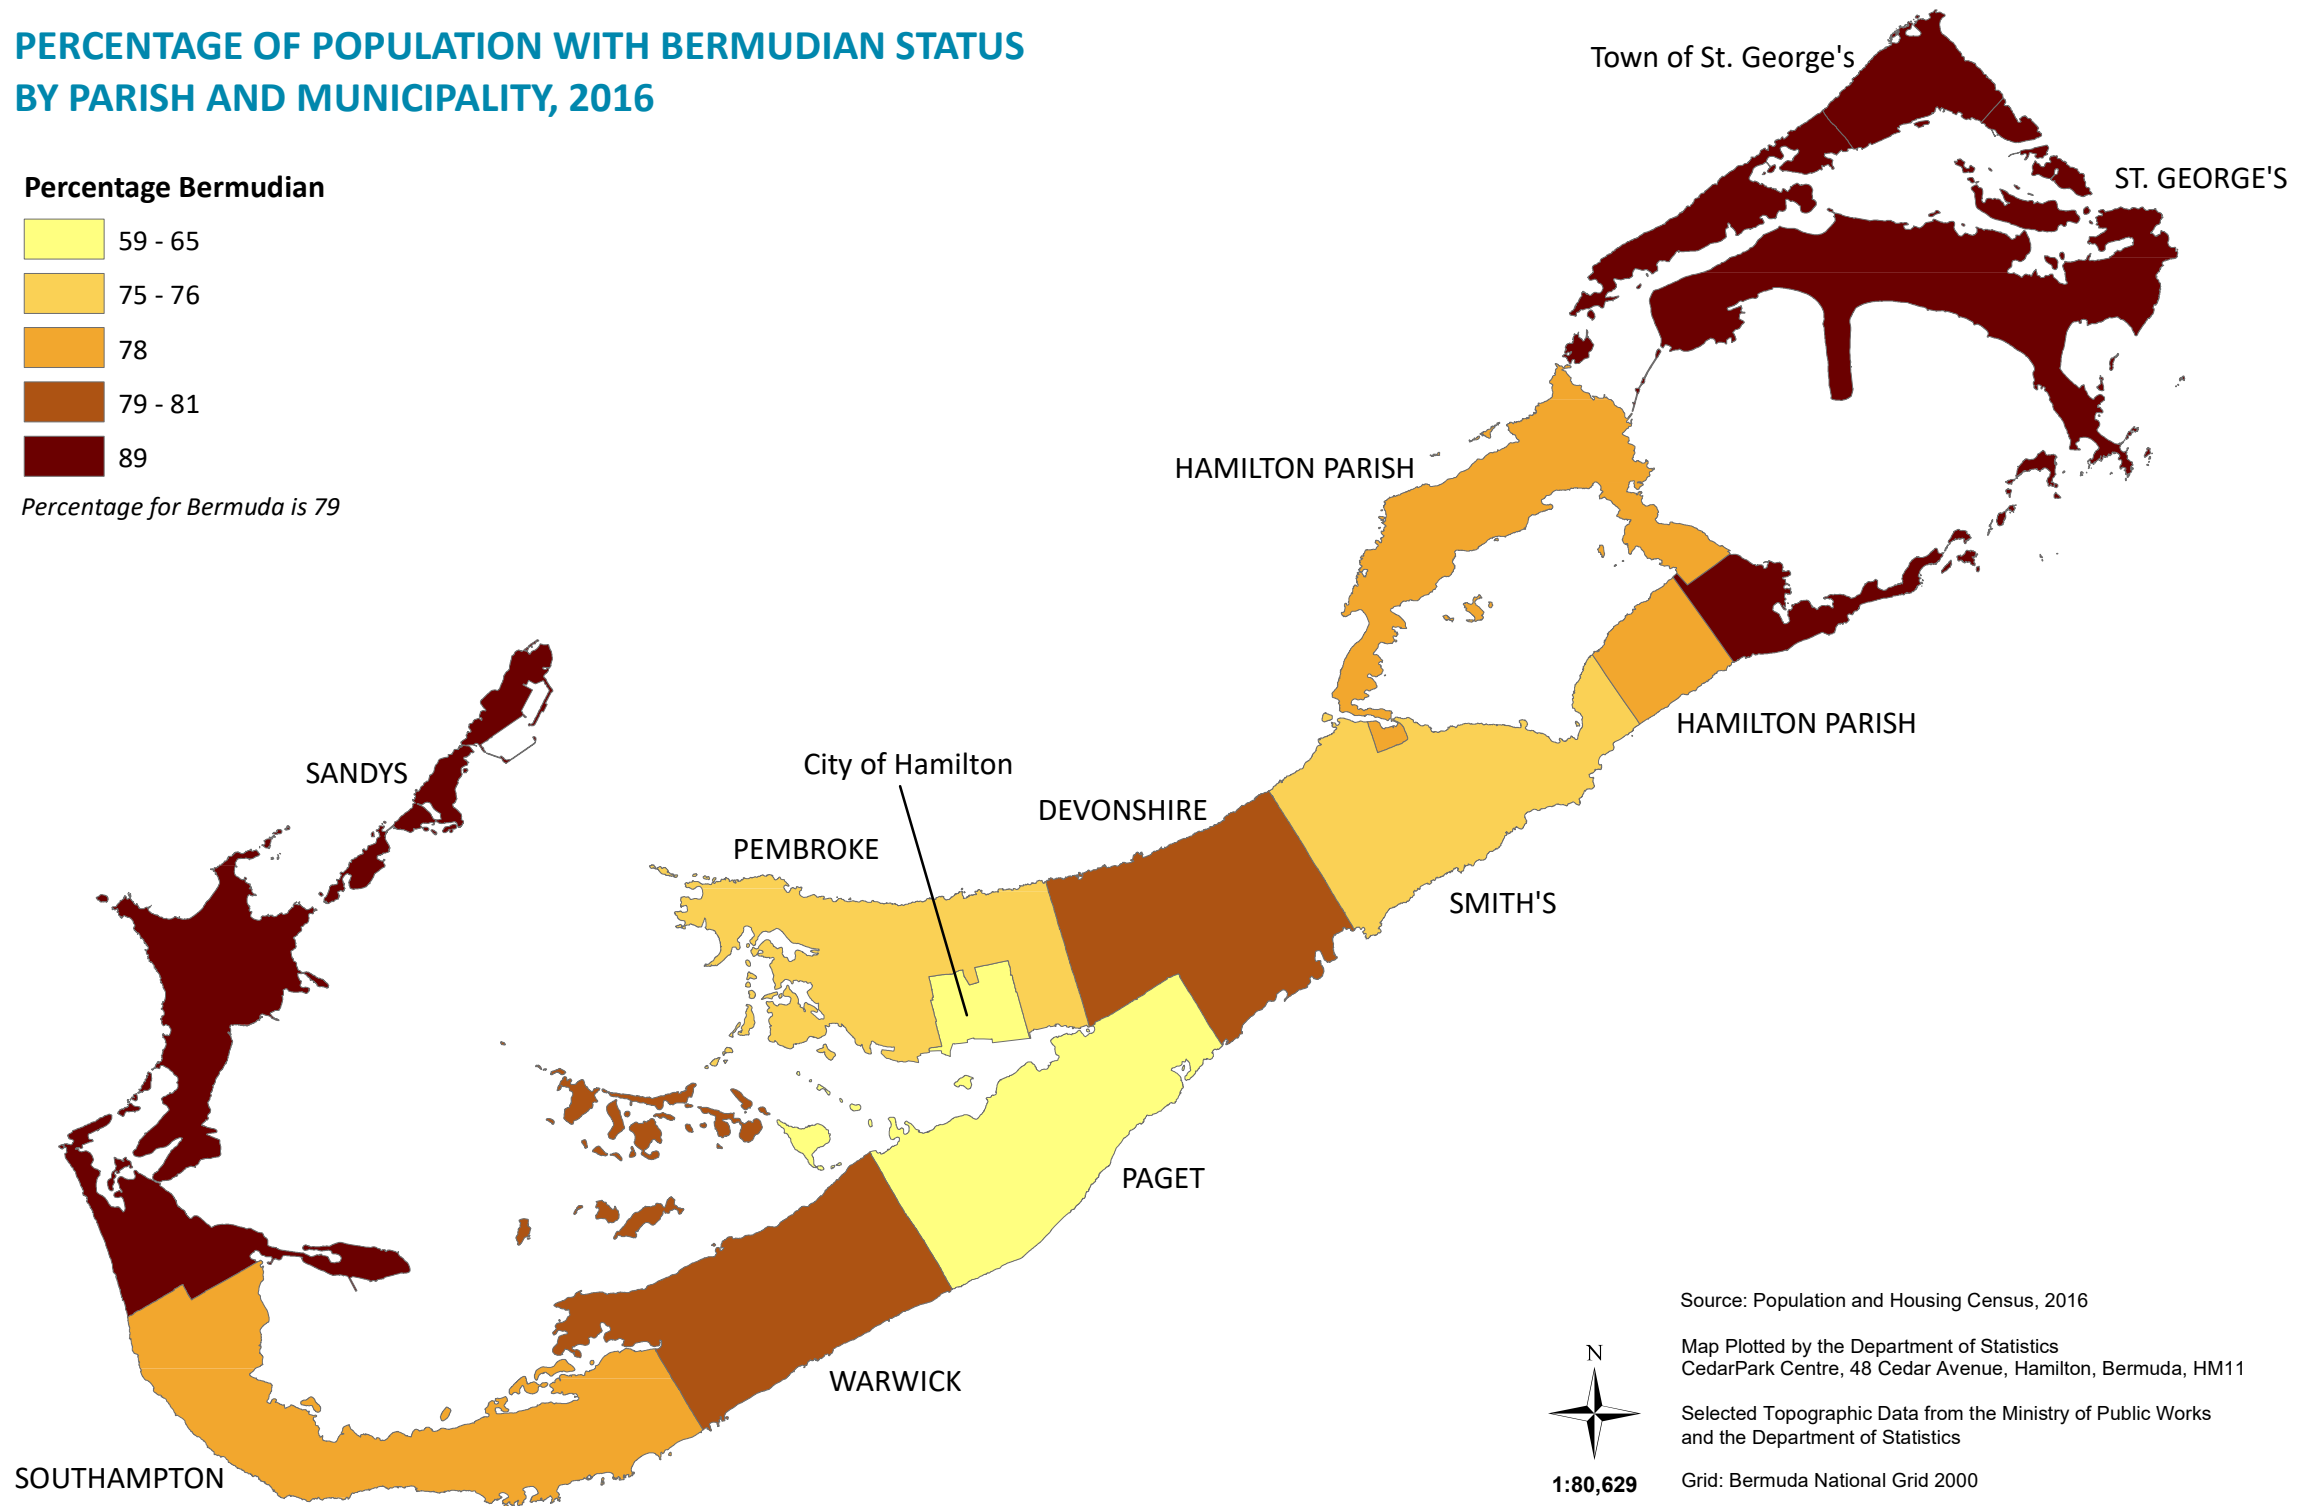

PERCENTAGE OF POPULATION WITH BERMUDIAN STATUS BY PARISH AND MUNICIPALITY, 2016

Percentage Bermudian

Percentage for Bermuda is 79

Source: Population and Housing Census, 2016

Map Plotted by the Department of Statistics
CedarPark Centre, 48 Cedar Avenue, Hamilton, Bermuda, HM11

Selected Topographic Data from the Ministry of Public Works
and the Department of Statistics

1:80,629

Grid: Bermuda National Grid 2000