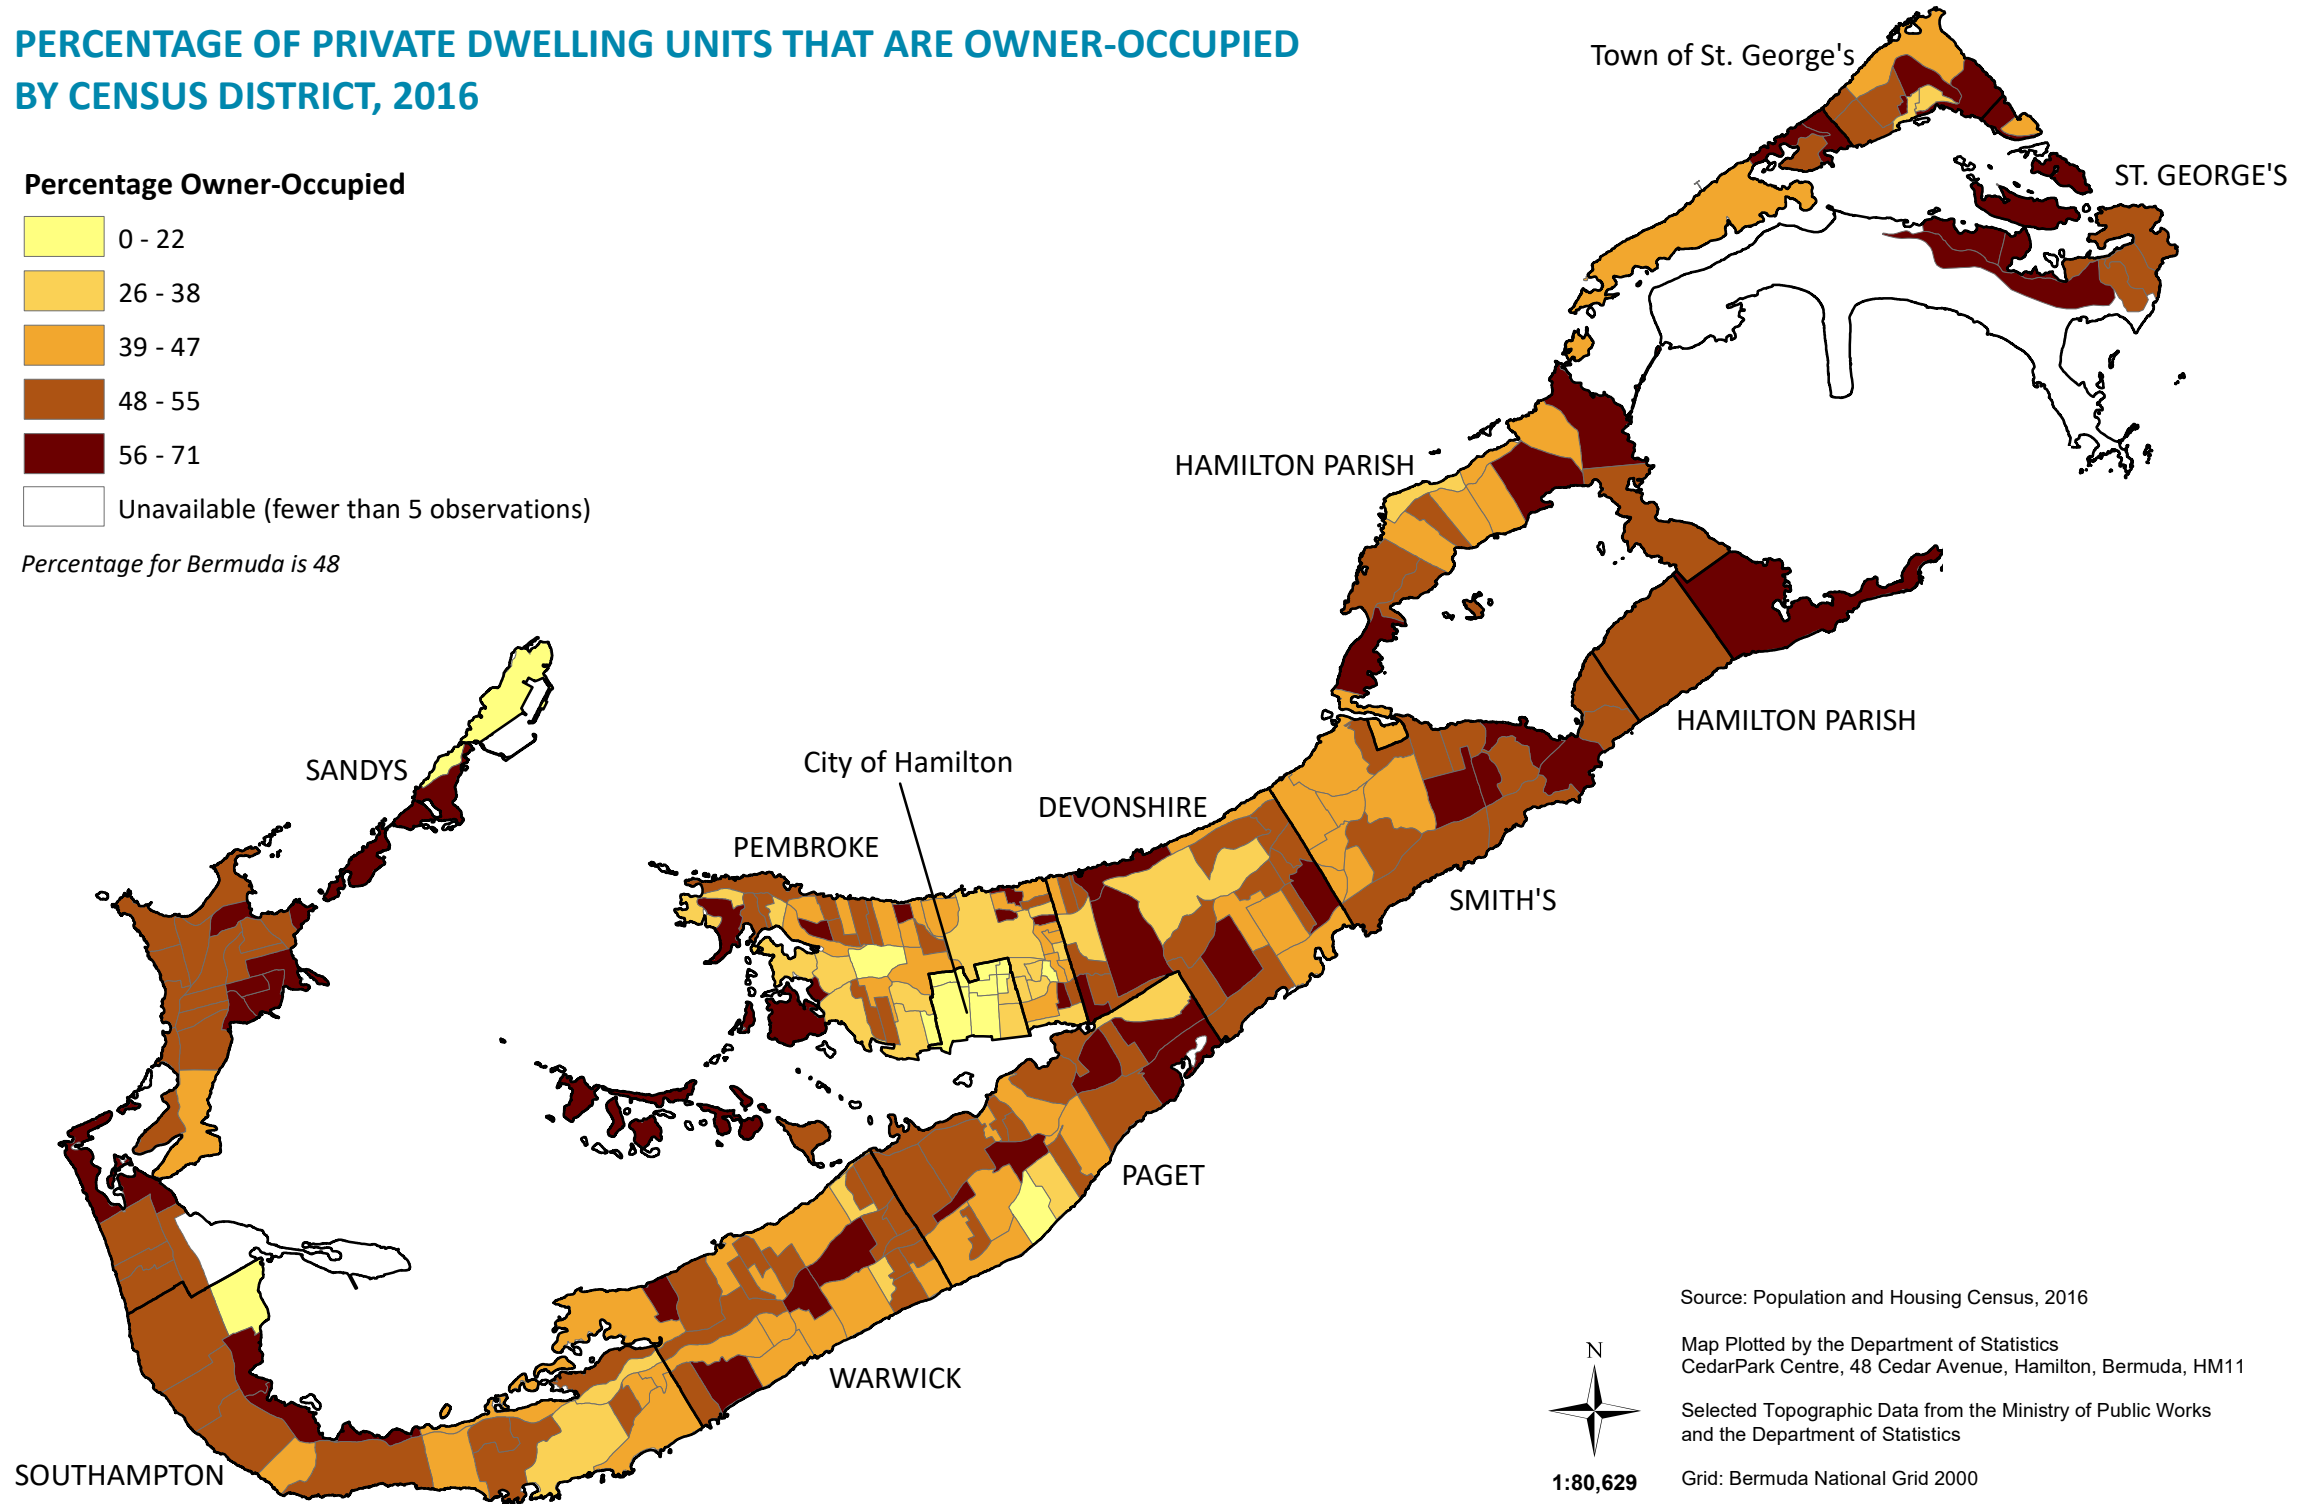

# PERCENTAGE OF PRIVATE DWELLING UNITS THAT ARE OWNER-OCCUPIED BY CENSUS DISTRICT, 2016

## Percentage Owner-Occupied

Percentage for Bermuda is 48

Source: Population and Housing Census, 2016

Map Plotted by the Department of Statistics  
CedarPark Centre, 48 Cedar Avenue, Hamilton, Bermuda, HM11