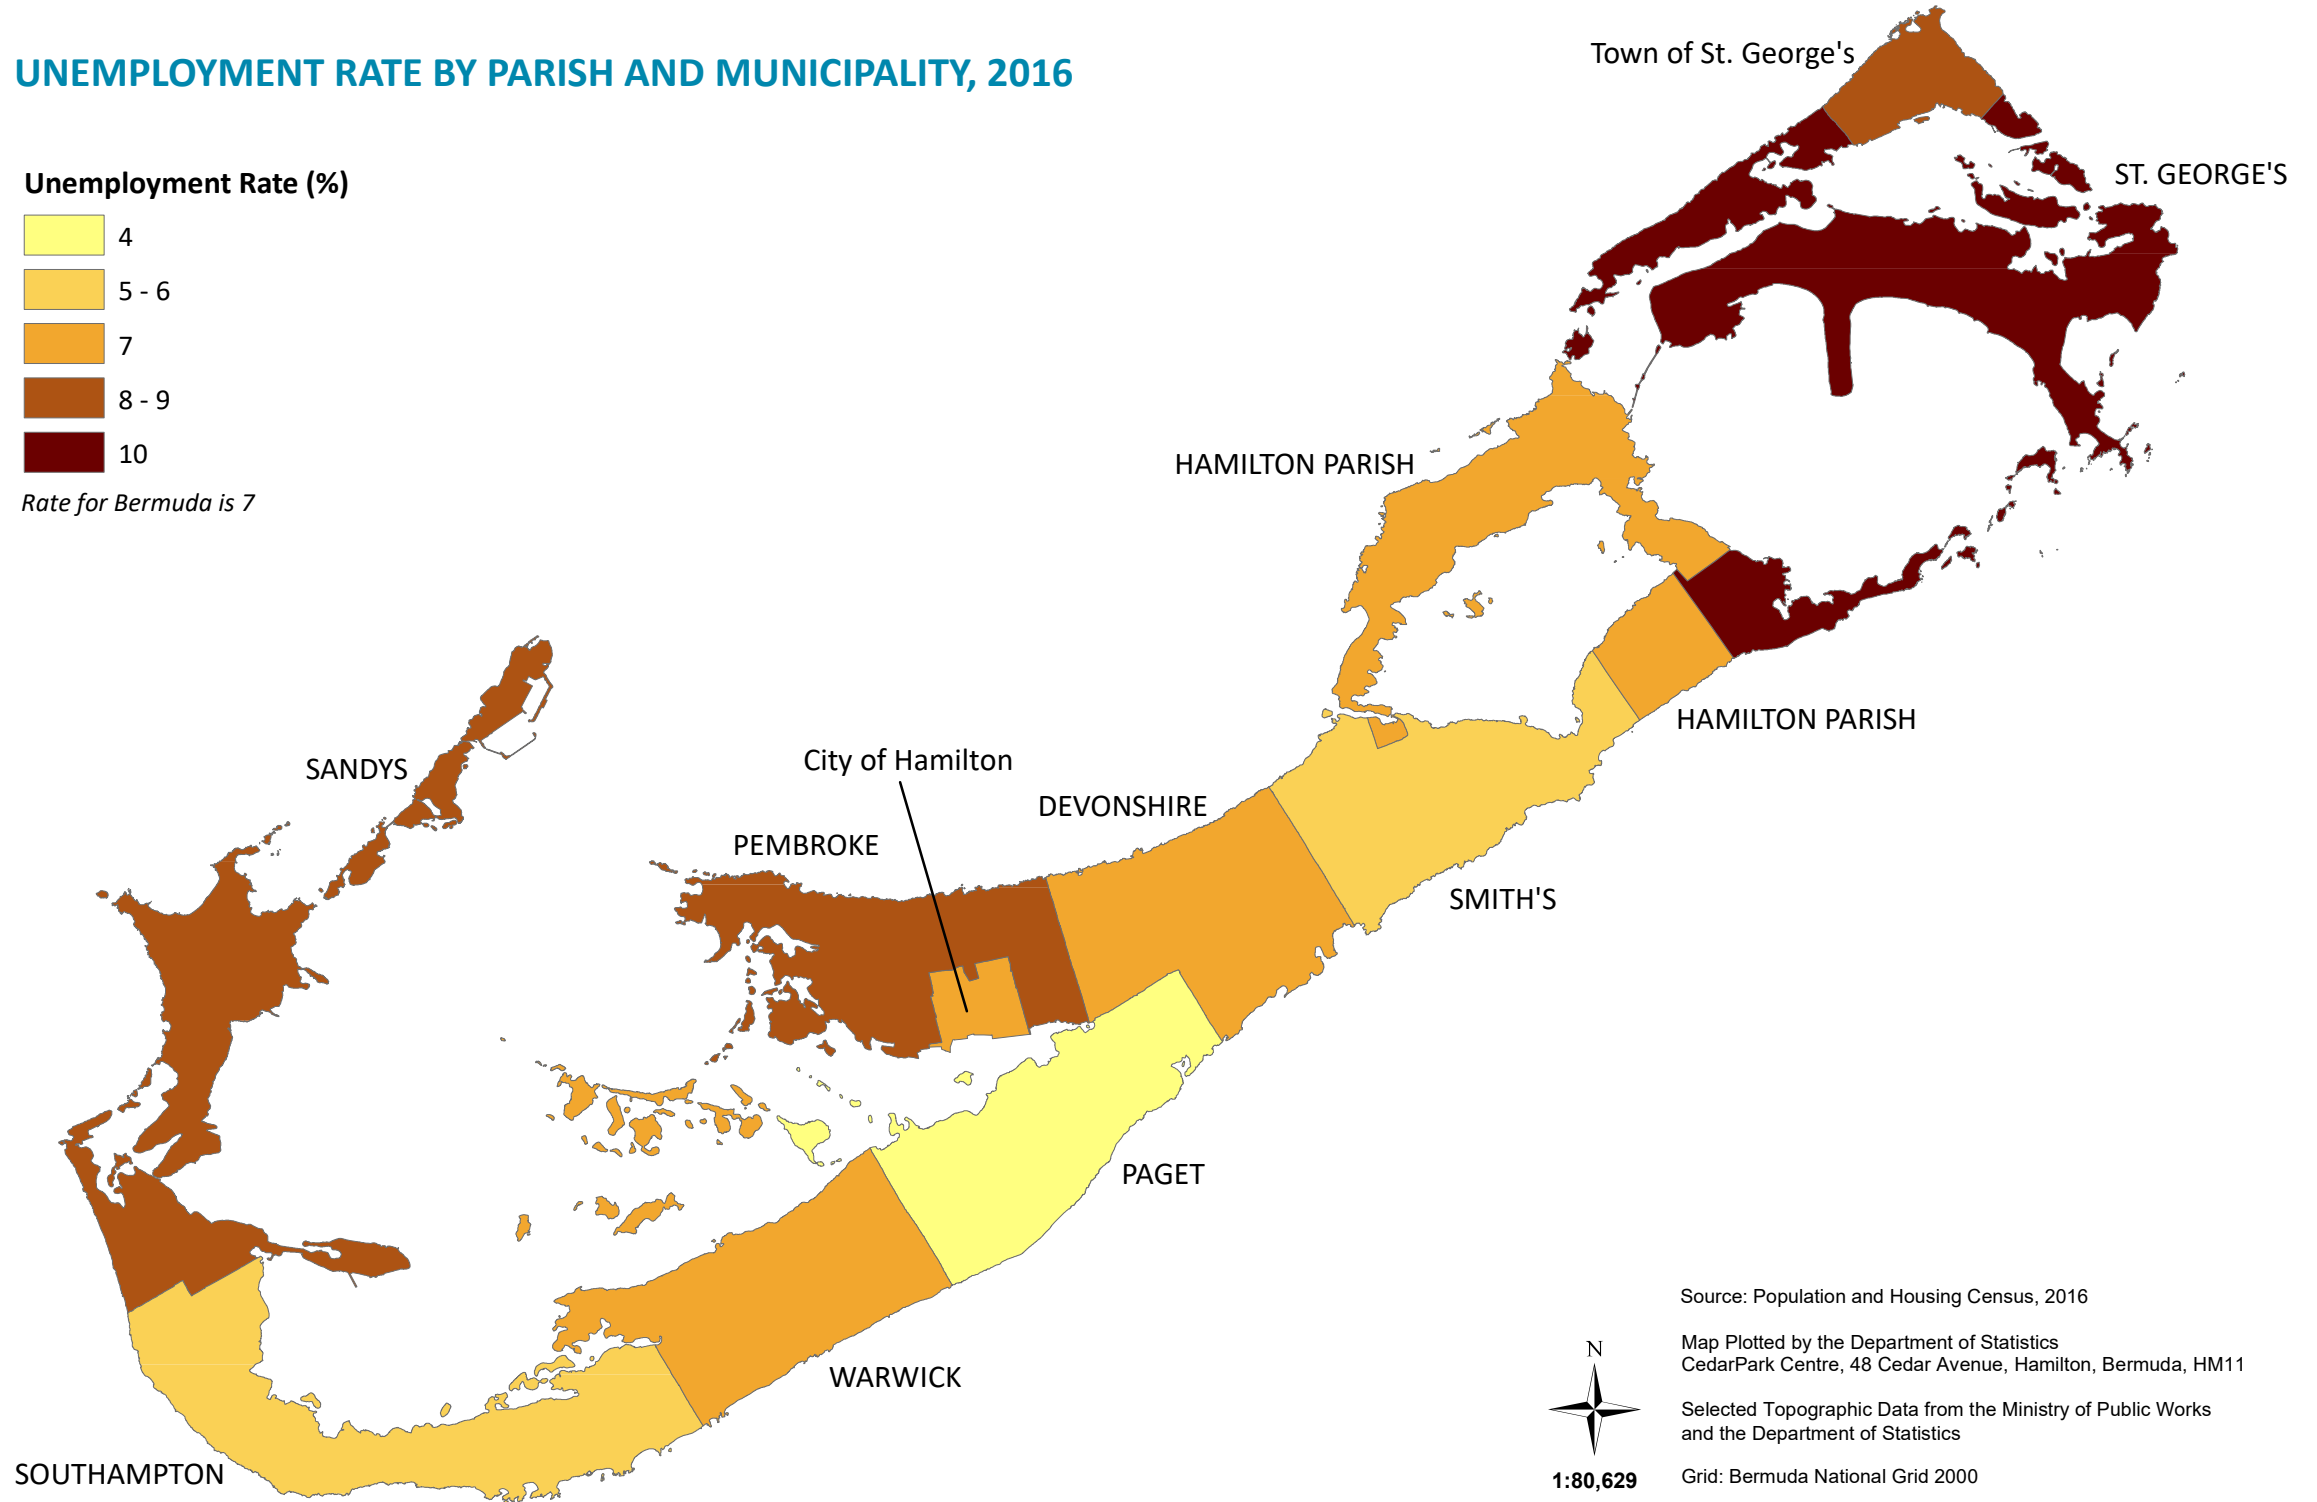

UNEMPLOYMENT RATE BY PARISH AND MUNICIPALITY, 2016

Unemployment Rate (%)

Rate for Bermuda is 7

Source: Population and Housing Census, 2016

Map Plotted by the Department of Statistics
CedarPark Centre, 48 Cedar Avenue, Hamilton, Bermuda, HM11

Selected Topographic Data from the Ministry of Public Works
and the Department of Statistics

Grid: Bermuda National Grid 2000

1:80,629